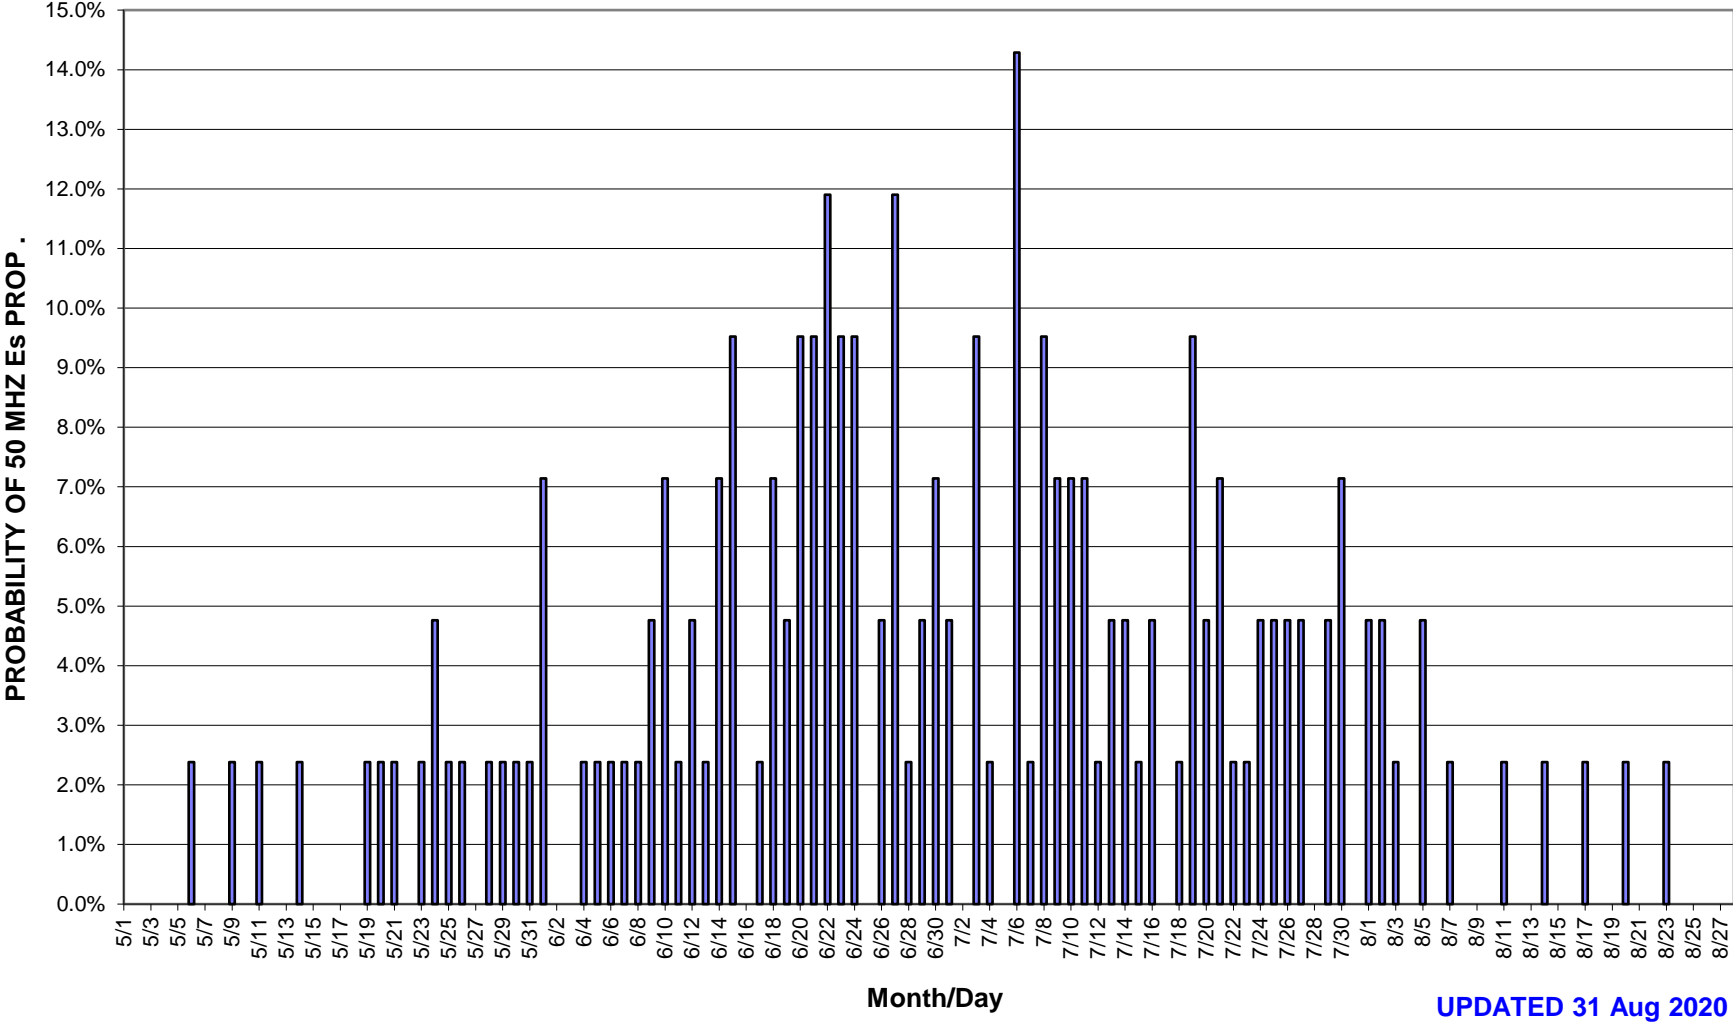

**K6QXY (CM88ql) DAILY 50 MHZ KL7 (2 HOP) Es PATH DATA 1979 - PRESENT (153) Days)**  
**Note: A 10% probability equates to once every 10 years for the particular date**

UPDATED 31 Aug 2020