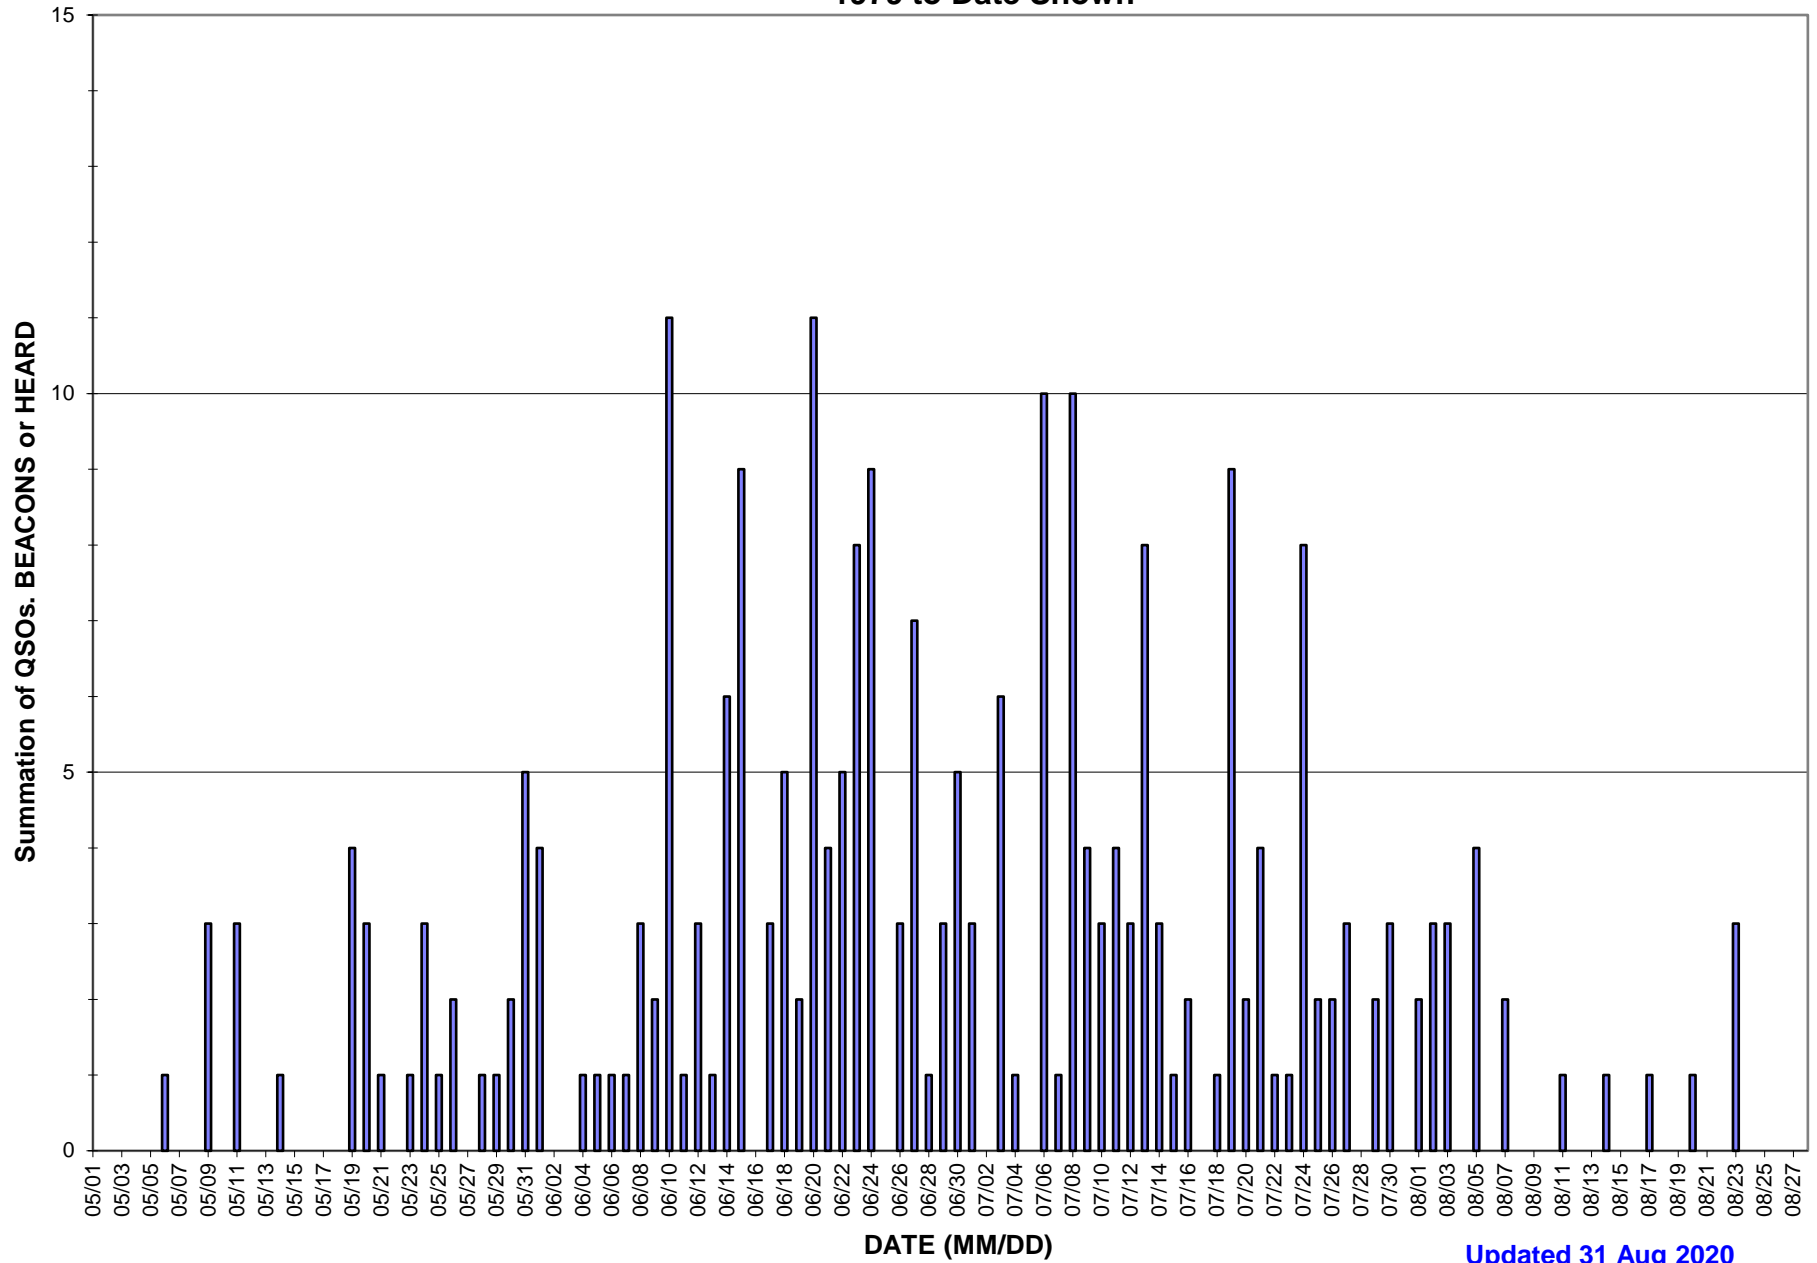

**INTENSITY- SUMMER 50 MHZ KL7, VY1 & VE8 Es paths - K6QXY CM88qI (260 Data Points)
1979 to Date Shown**

Updated 31 Aug 2020