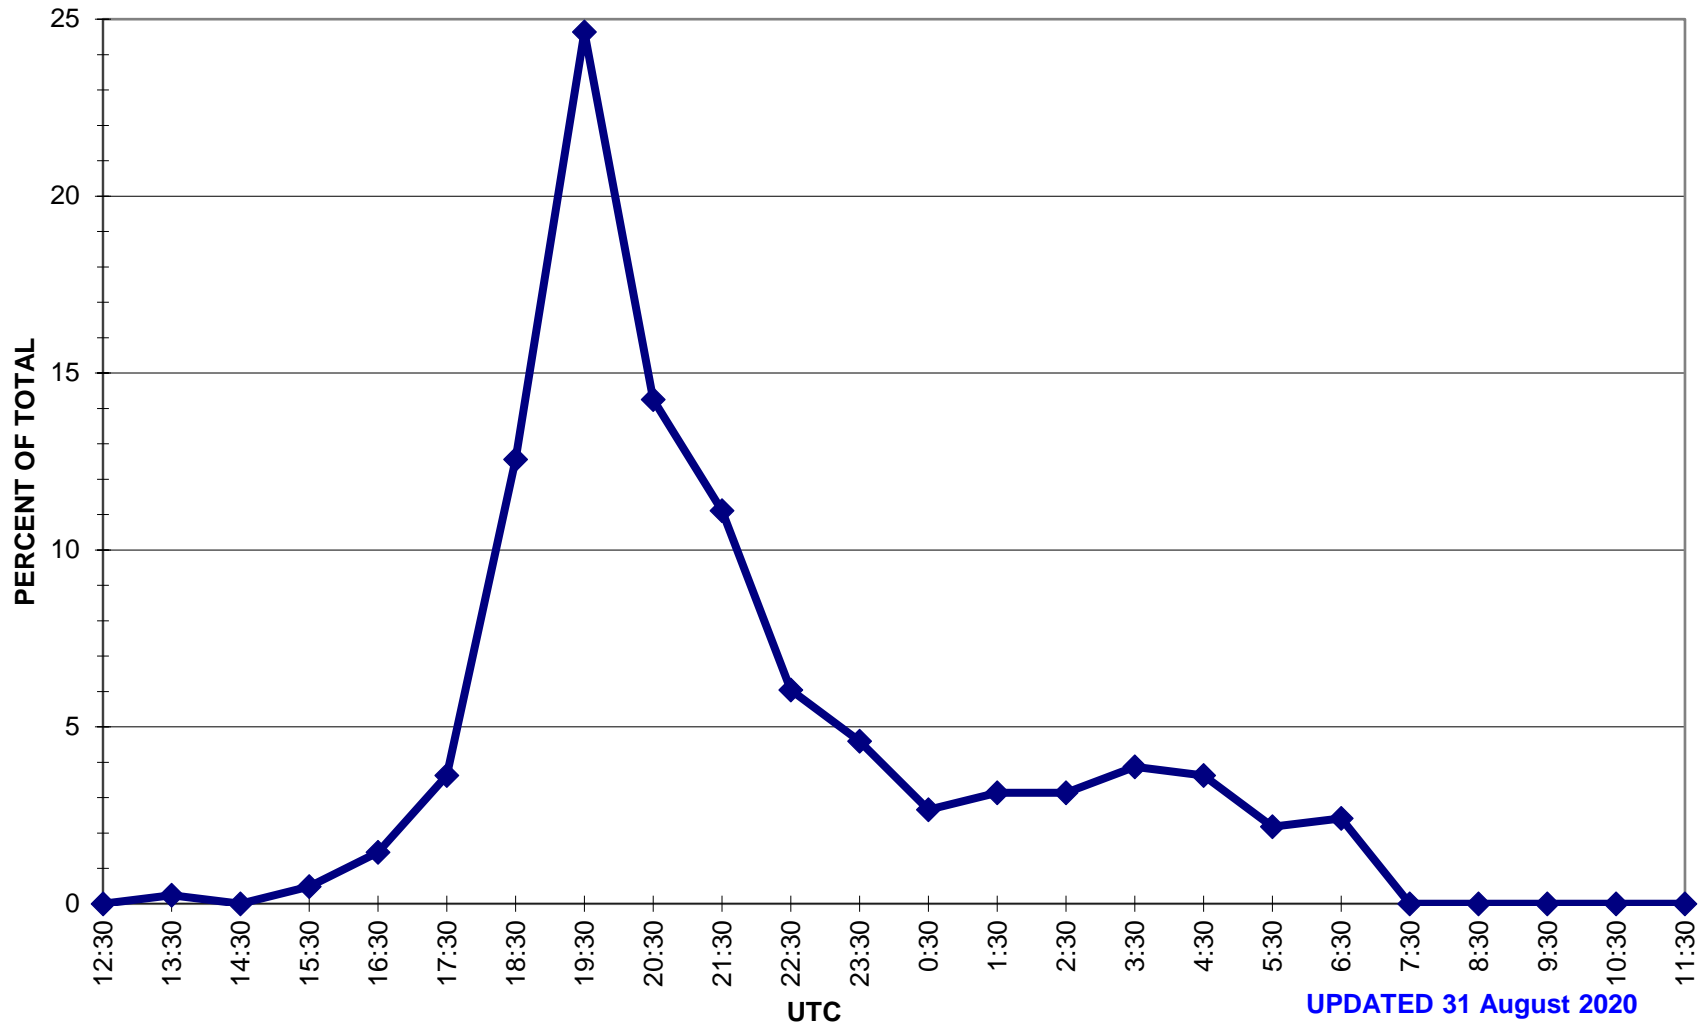

K6QXY (CM88ql) KH6 PATH VIA 50 MHz Es May to August, 1979-2020
Total of data points = **414**

PAC-TIME