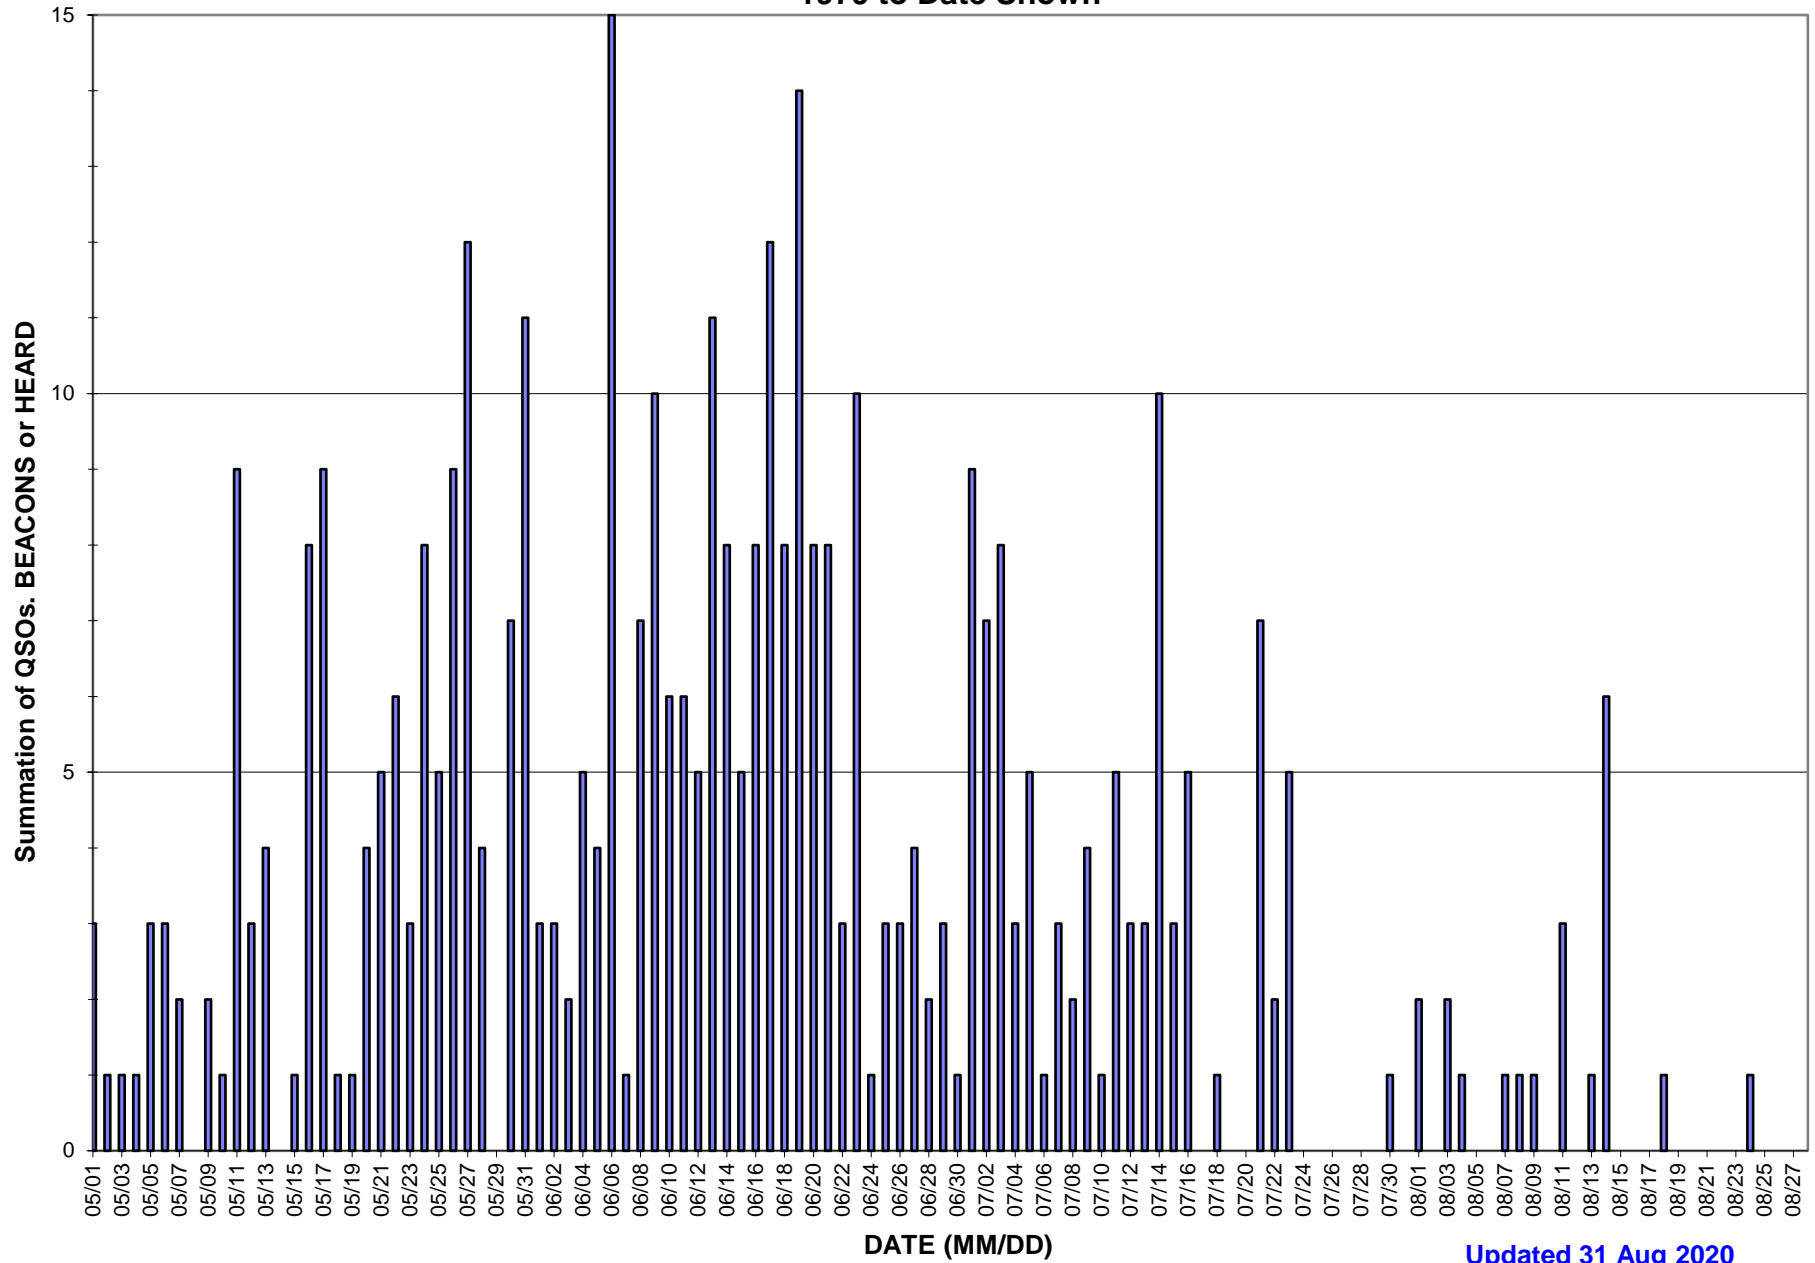

INTENSITY- SUMMER 50 MHZ KH6 (2 HOP) Es path - K6QXY CM88qI (414 Data Points)
1979 to Date Shown

Updated 31 Aug 2020