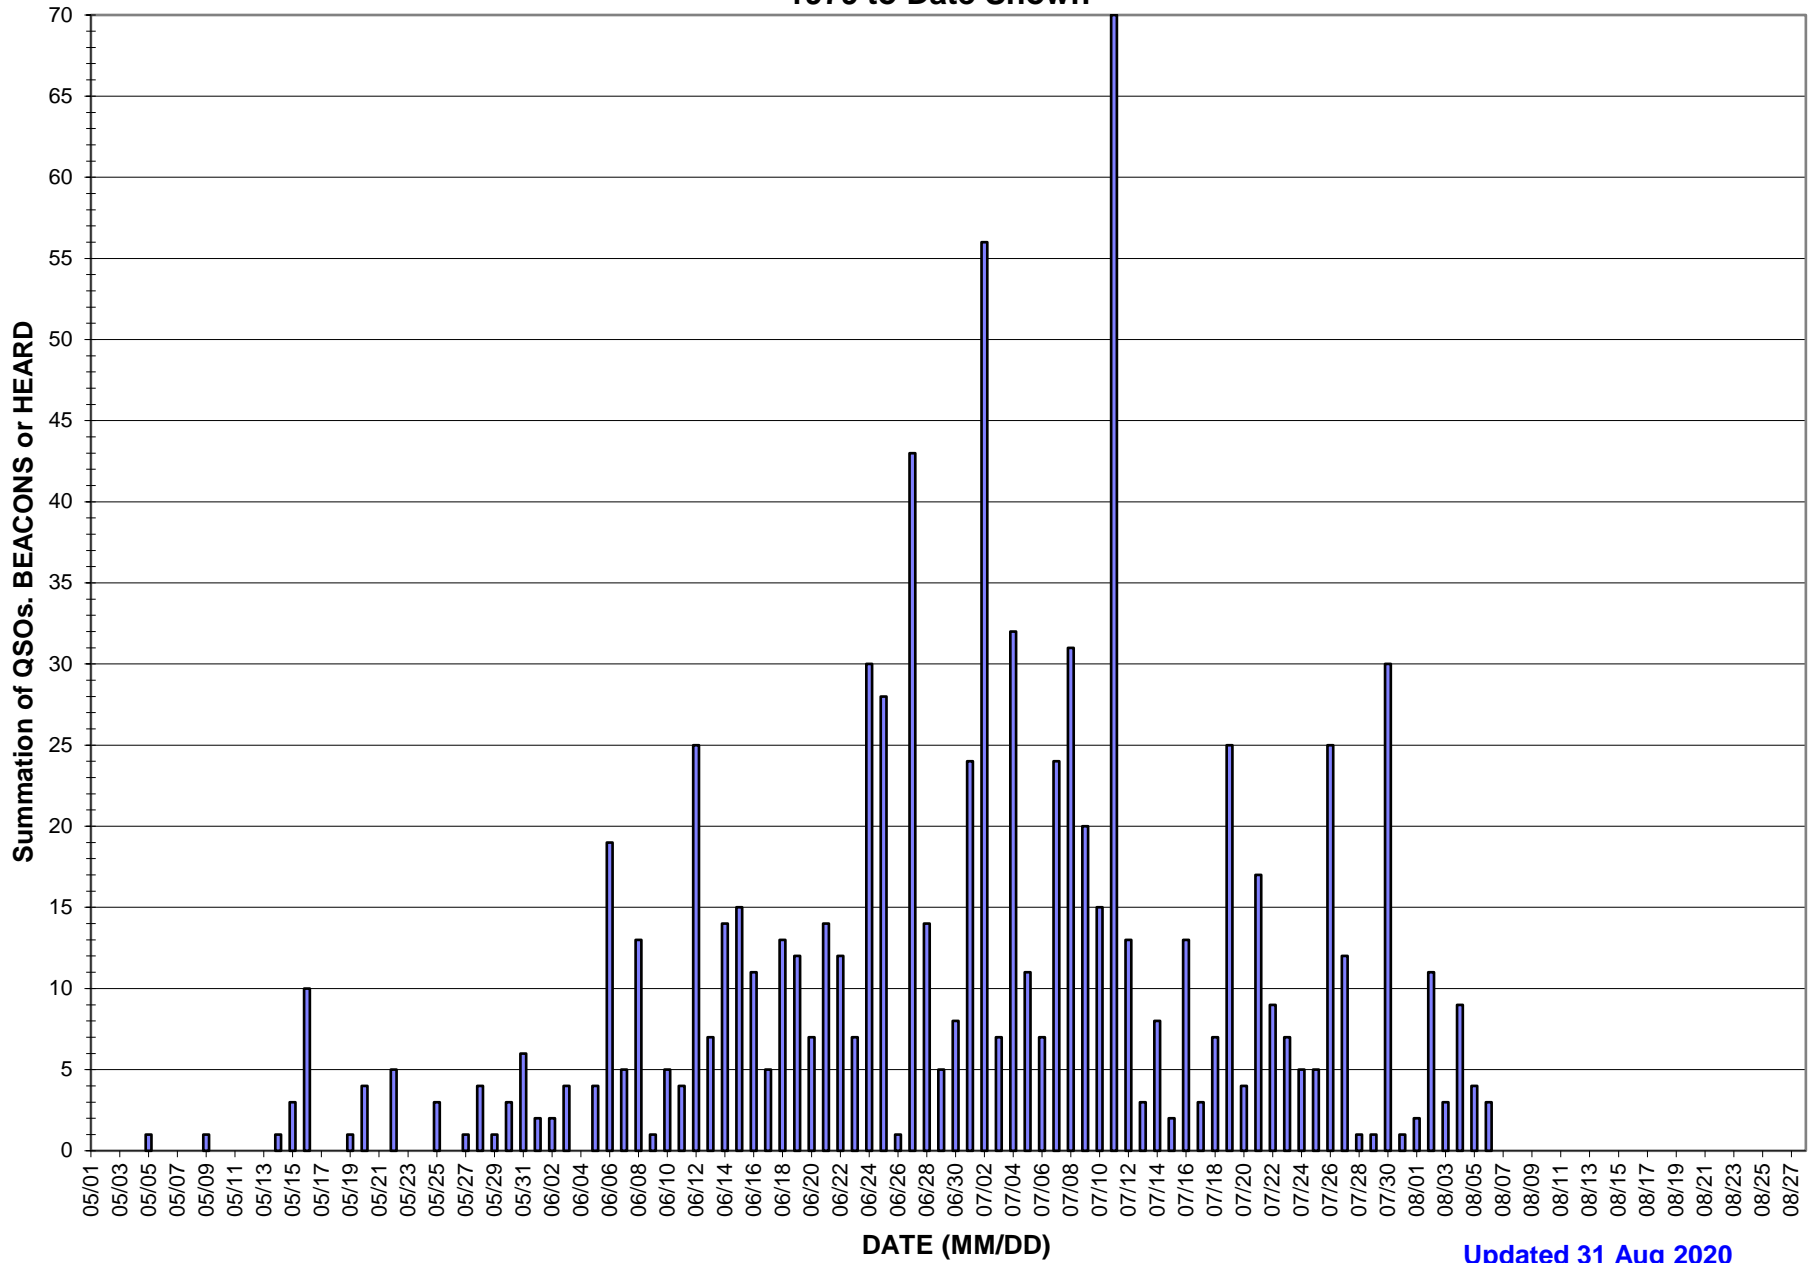

**INTENSITY- SUMMER 50 MHZ JA & ASIA Es paths - K6QXY CM88ql (894 Data Points)
1979 to Date Shown**

Updated 31 Aug 2020