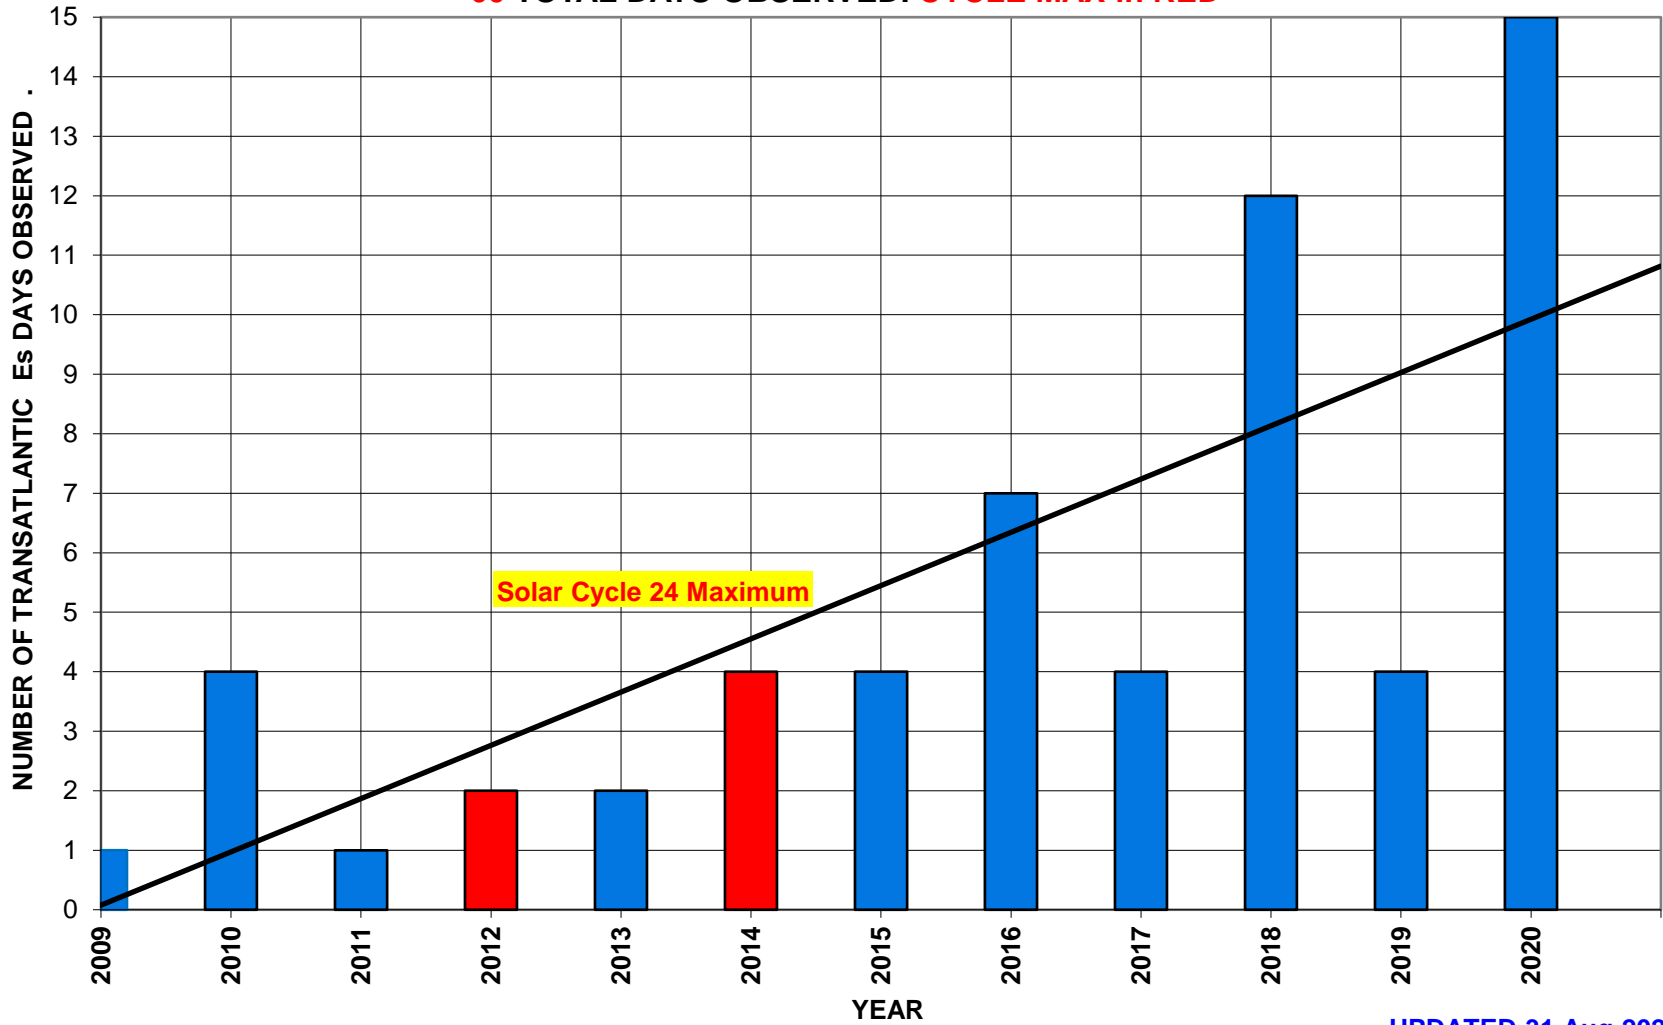

K6QXY (CM88ql) 50 MHZ SUMMER Europe, W. Asia & N. Africa Es DAYS OPEN BY YEAR

Note: WSJT DETECTIONS \geq -10 dB are COUNTED starting in YEAR 2018

60 TOTAL DAYS OBSERVED. CYCLE MAX in RED

UPDATED 31 Aug 2020