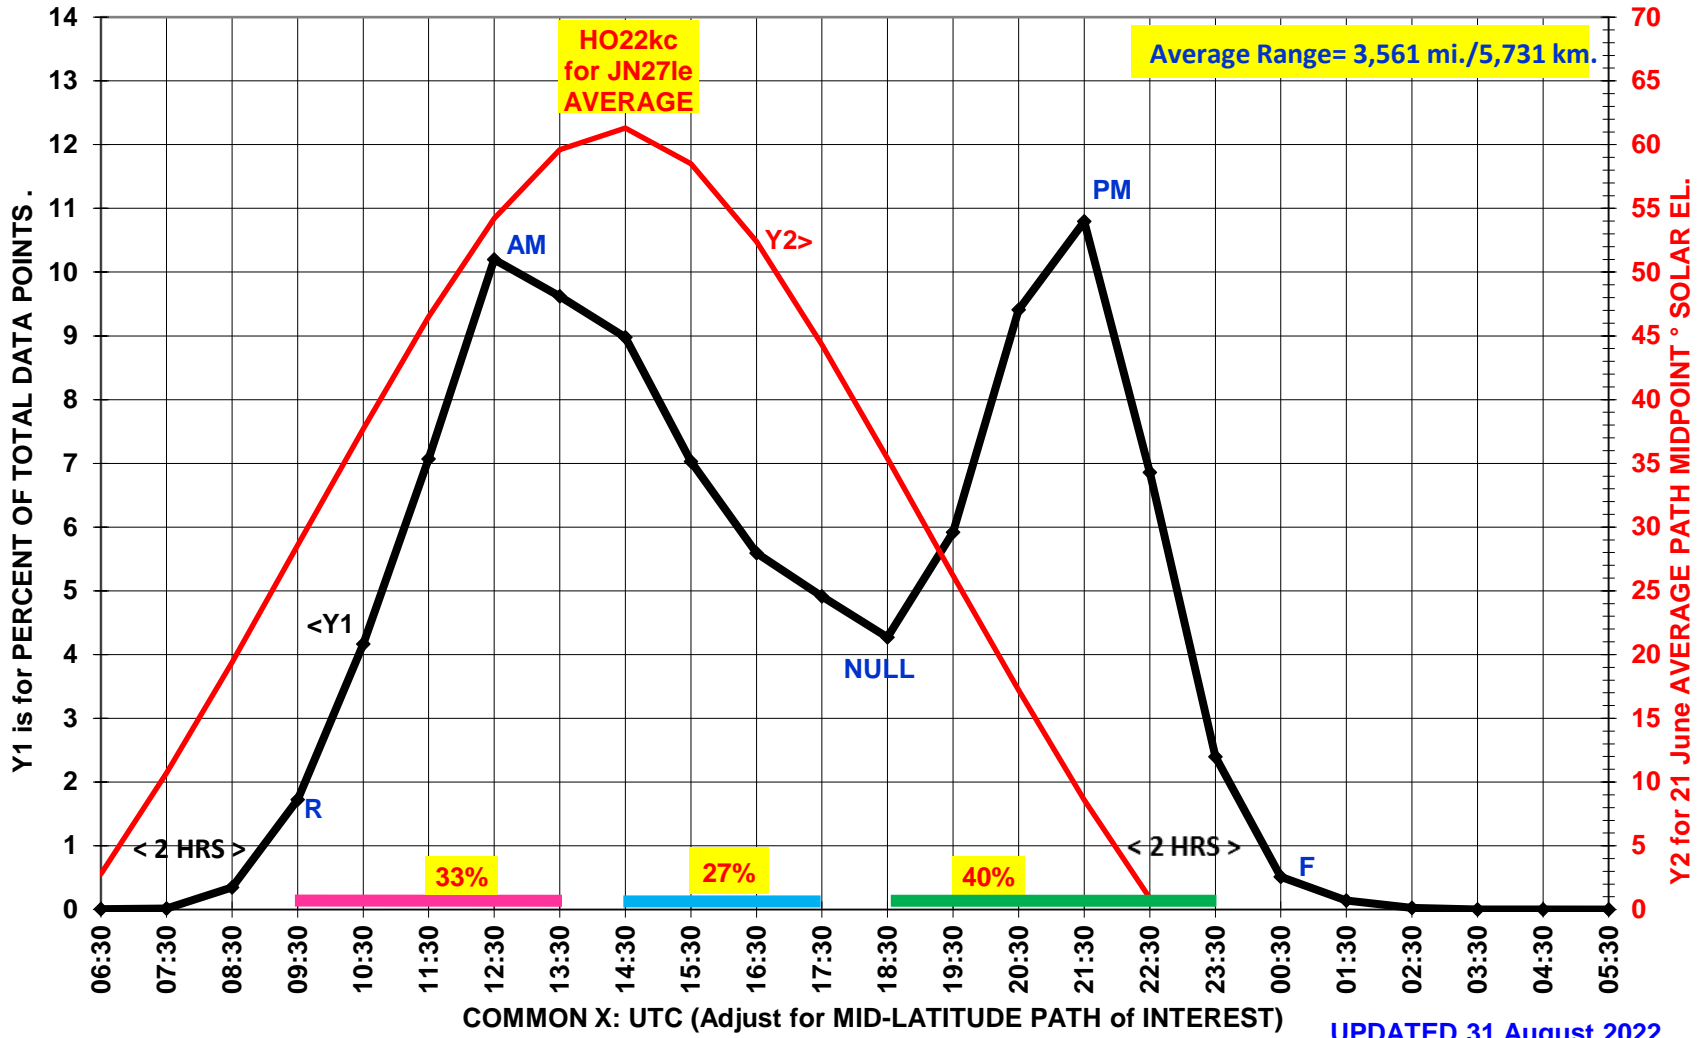

Figure 5

**K1SIX/WA1OUB (FN43ad)- 28,340 6 METER TRANSATLANTIC Es QSOs + Heard SINCE 1982**  
 Color Coded Solar Elevation is shown for the midpoint of AVERAGE paths  
 Based upon personal & MUTUAL availability only and not 24/7 monitoring.

UPDATED 31 August 2022