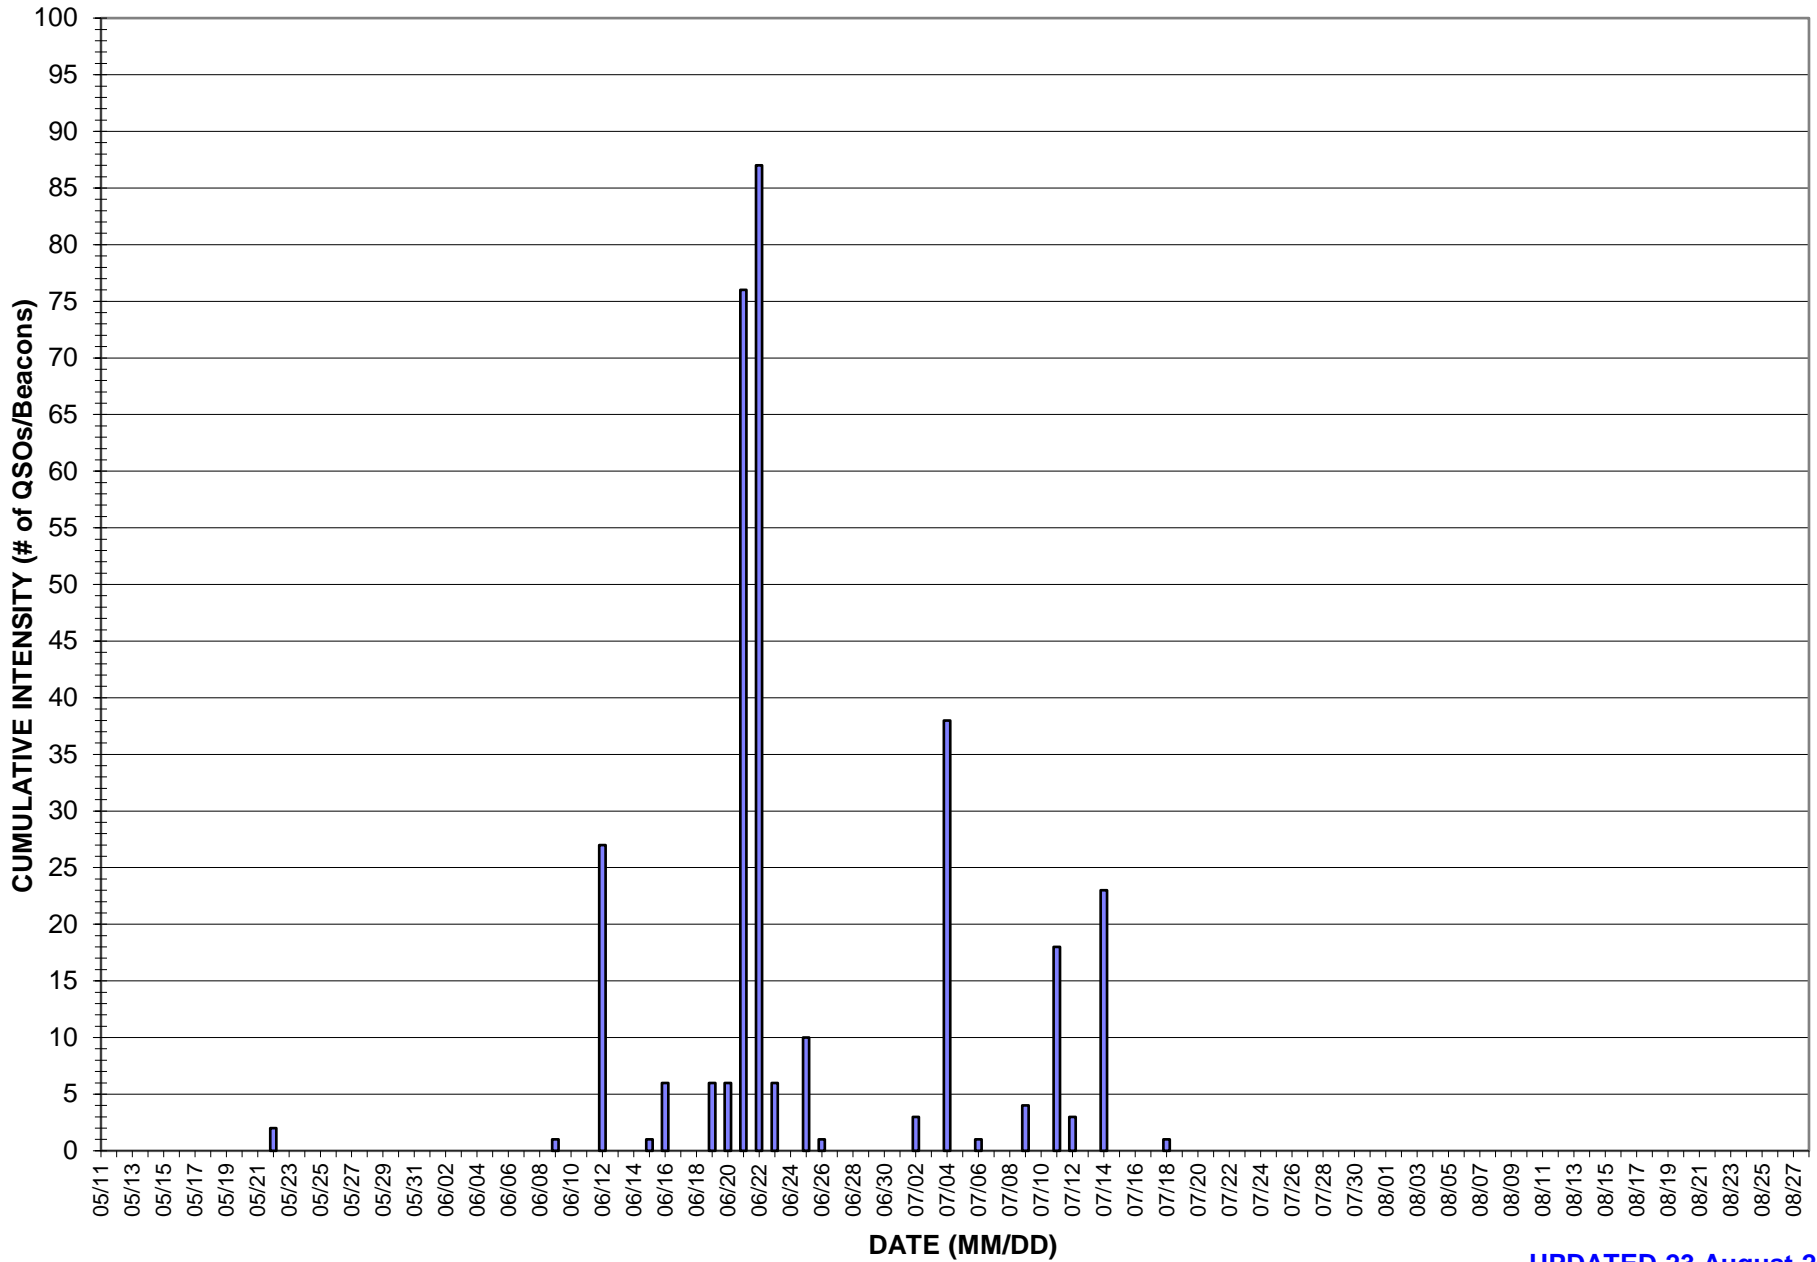

**320** K1SIX Far East 50Mhz Es Paths  
**SUMMER 50 MHZ FAR EAST Es Heard + QSO Data Points - K1SIX FN43ad**

UPDATED 23 August 2024

K1SIX Cumulative Opening Intensity by Date 2010 - present