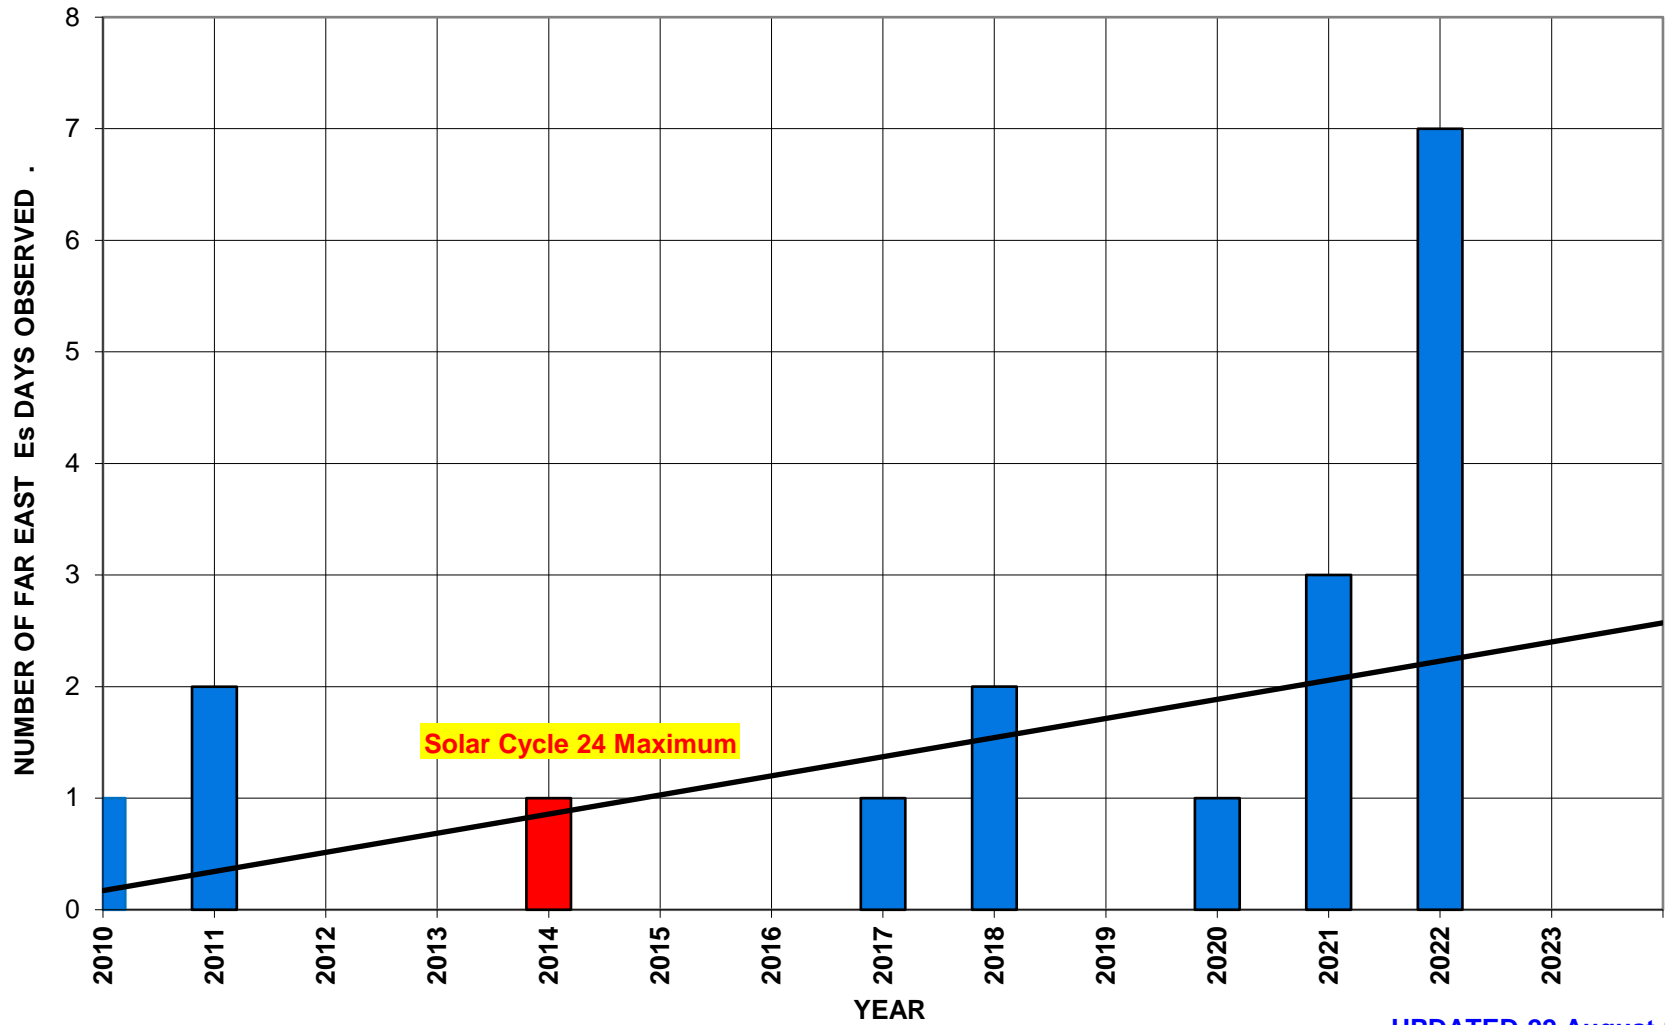

K1SIX (FN43ad) 50 MHZ SUMMER Far East Es DAYS OPEN BY YEAR
18 TOTAL DAYS OBSERVED. CYCLE MAX in RED

UPDATED 22 August 2023