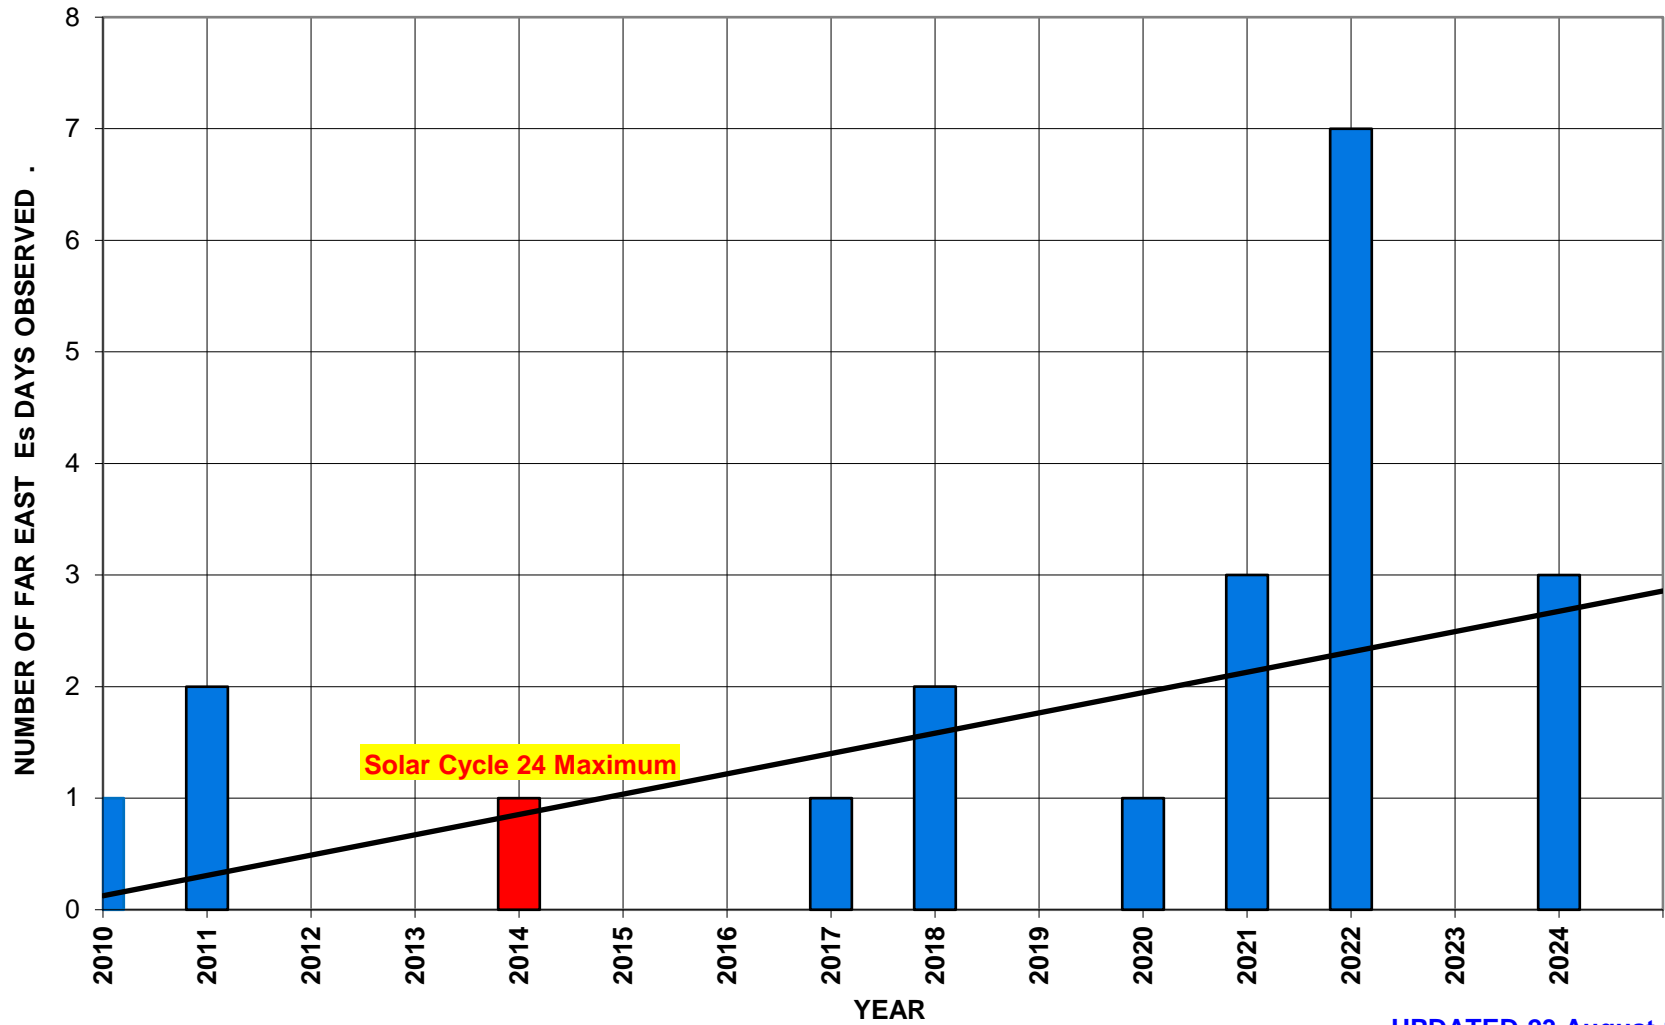

K1SIX (FN43ad) 50 MHZ SUMMER Far East Es DAYS OPEN BY YEAR
21 TOTAL DAYS OBSERVED. CYCLE MAX in RED

UPDATED 23 August 2024