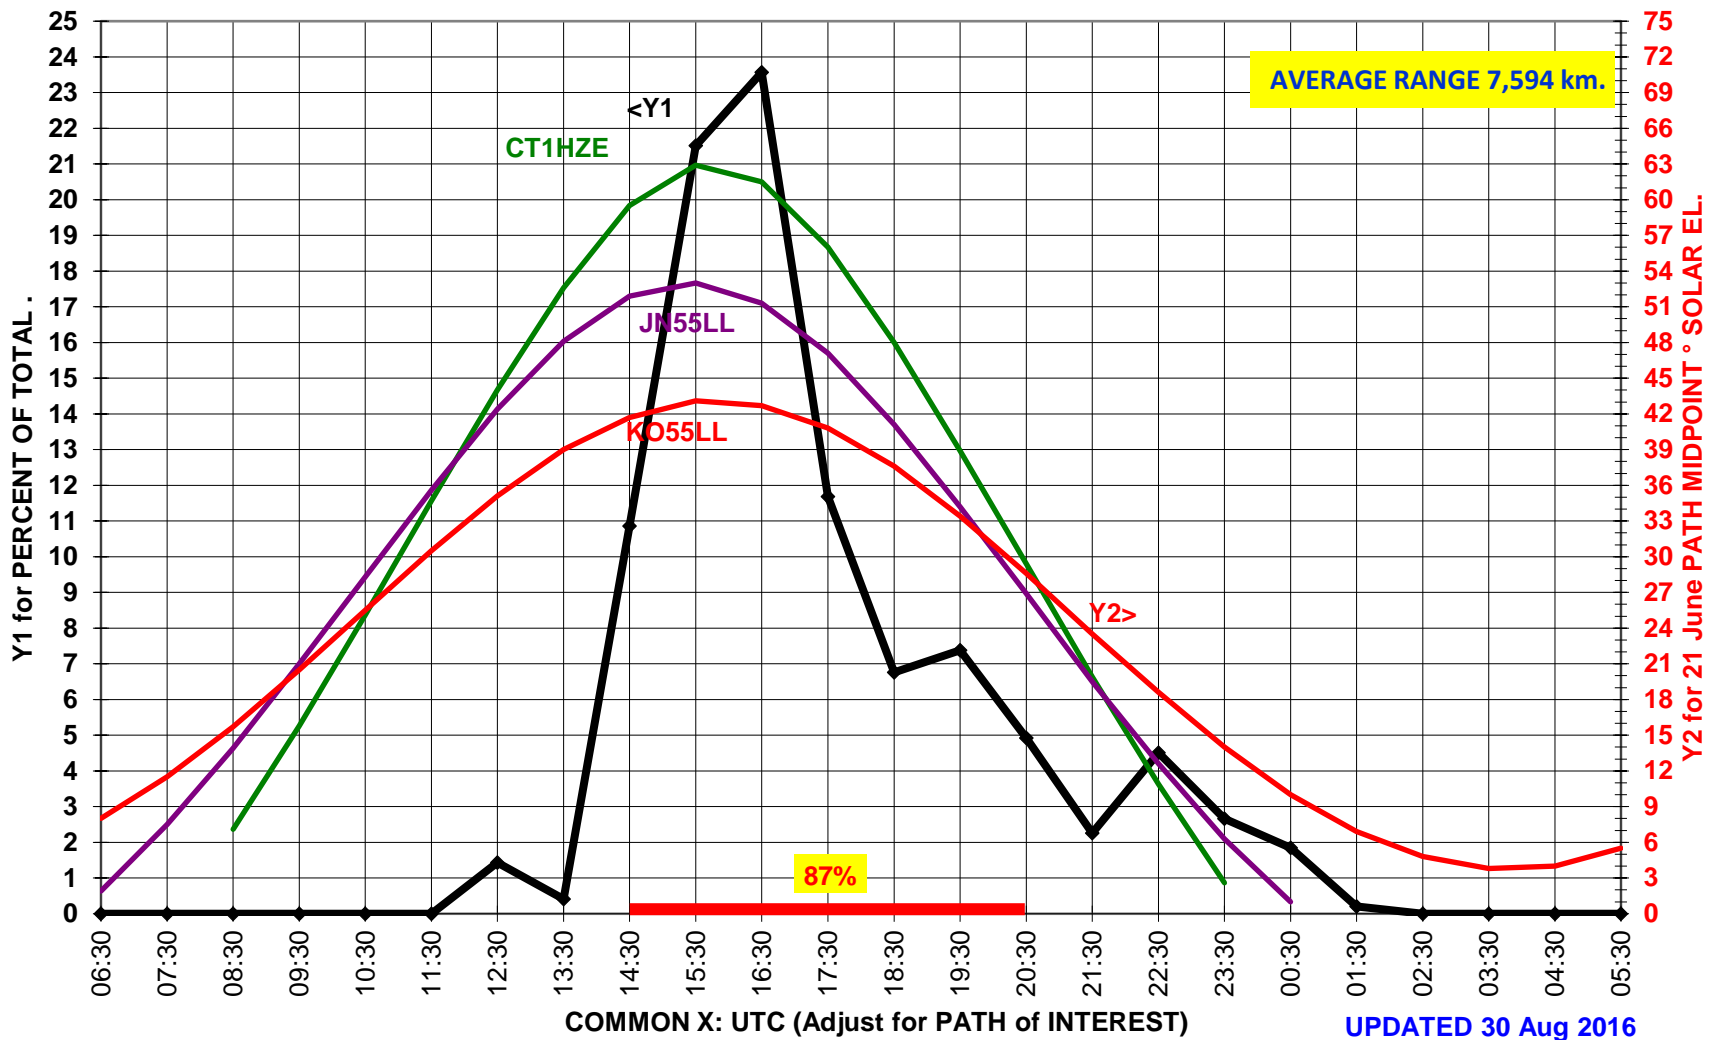

K0GU Europe and N. Africa Es Diurnal

K0GU (DN70mq)- 488 6 METER Europe & N. Africa Es QSOs + Heard SINCE 2000
 Color Coded Solar Elevations are shown for the mid points of 3 targeted paths
 Compiled by K1SIX- Thanks to K0GU for supplying logs!