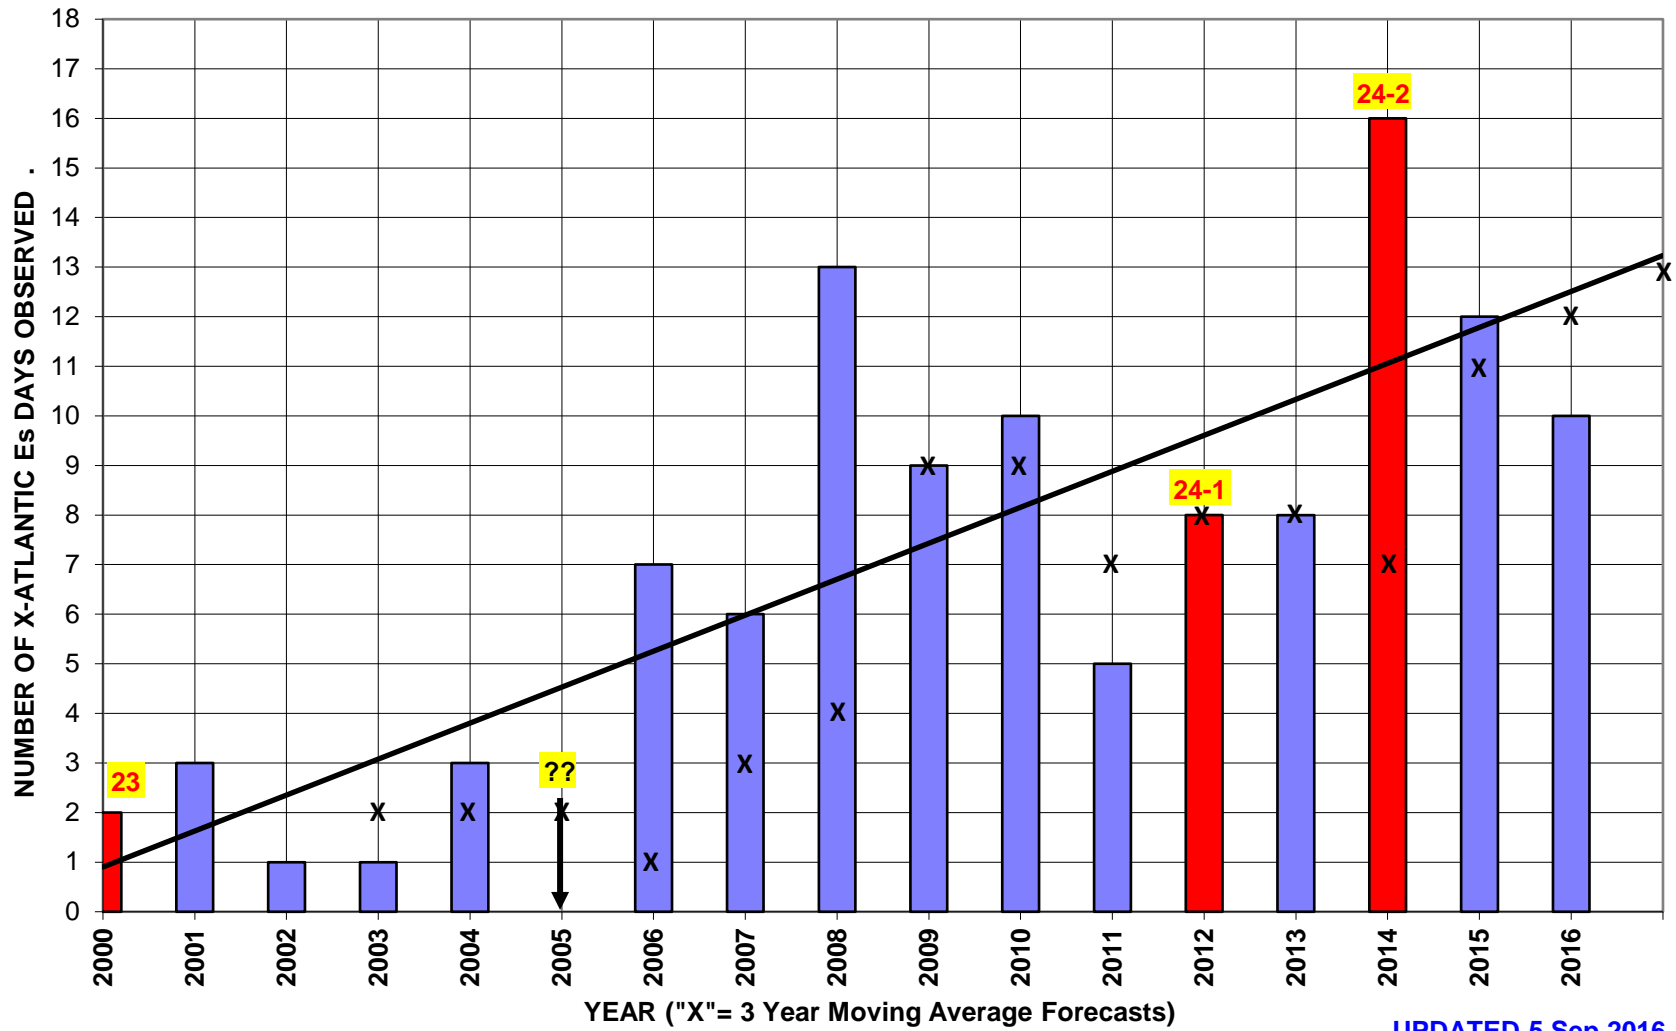

Figure 1b

K0GU (DN70mq) 50 MHZ SUMMER Europe/N. Africa Es DAYS OPEN BY YEAR
114 TOTAL DAYS OBSERVED. **CYCLE MAX** in RED. [CLICK for Figure 1a](#)

For comparison against Figure 1a