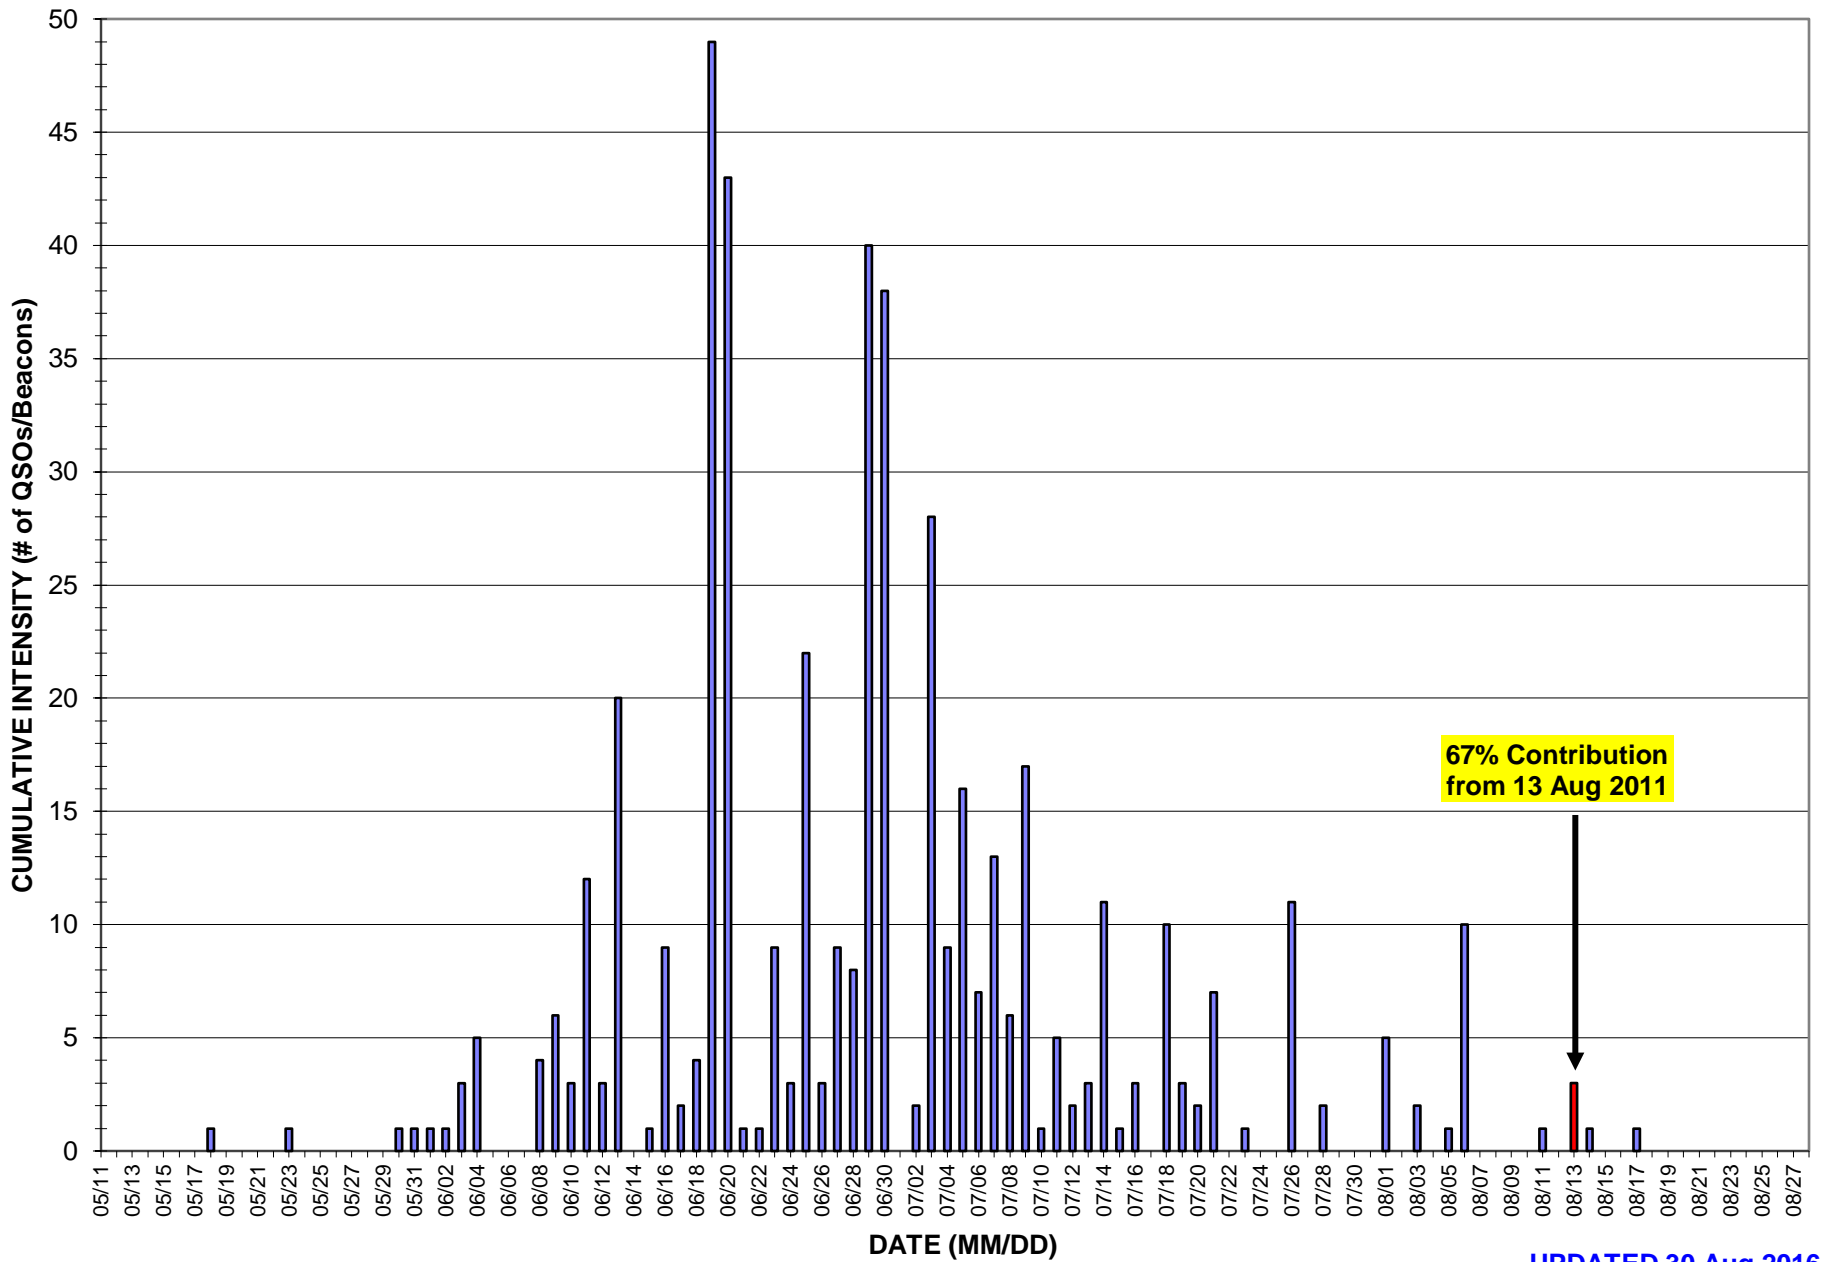

488 SUMMER 50 MHZ TRANSATLANTIC Es Heard + QSO Data Points - K0GU DN70mq

UPDATED 30 Aug 2016

K0GU Cumulative Opening Intensity by Date 2000 - present