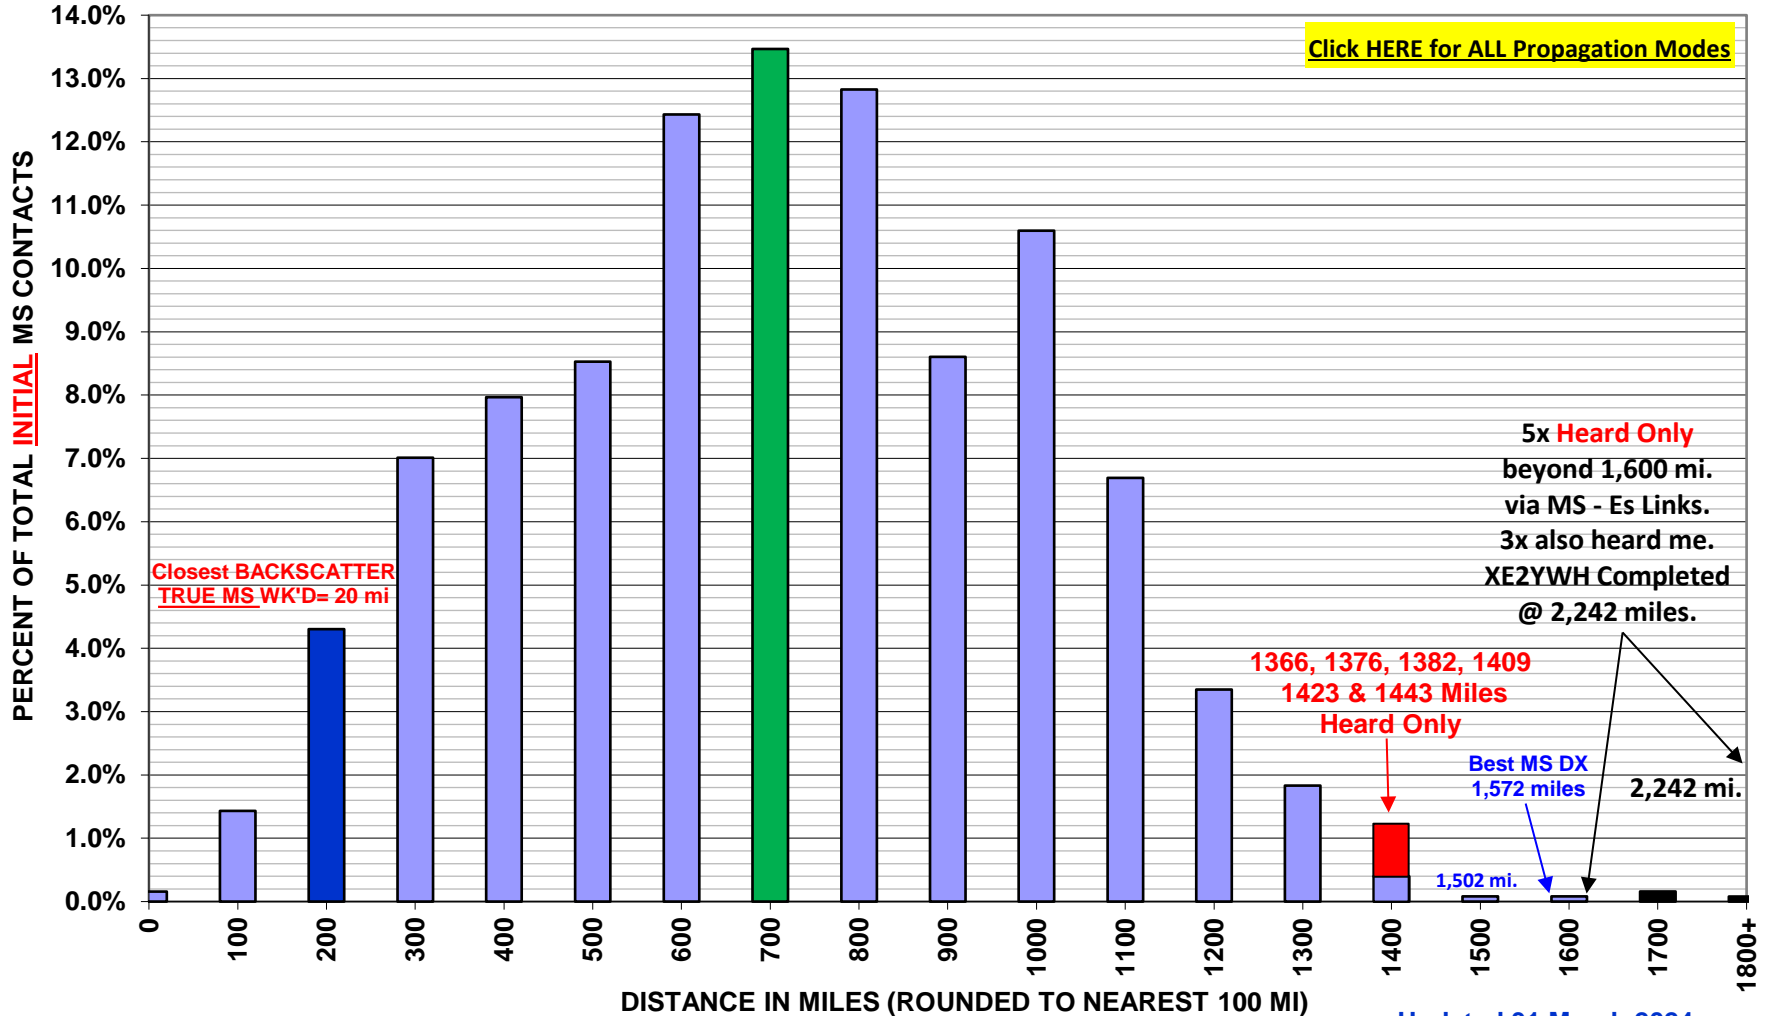

RANGE DISTRIBUTION OF 1,251 K1SIX 50 MHZ INITIAL WSJT METEOR SCATTER QSOs

**** MS contacts under ~ 550 miles are best worked via NON-DIRECT BEARINGS ****

Representing: **5** DXCC, **37** STATES and **215** GRIDS with **1,650** Initials possible

Results are biased upon surrounding activity population with **NYC Metro ~ 200 miles**

Updated 31 March 2024