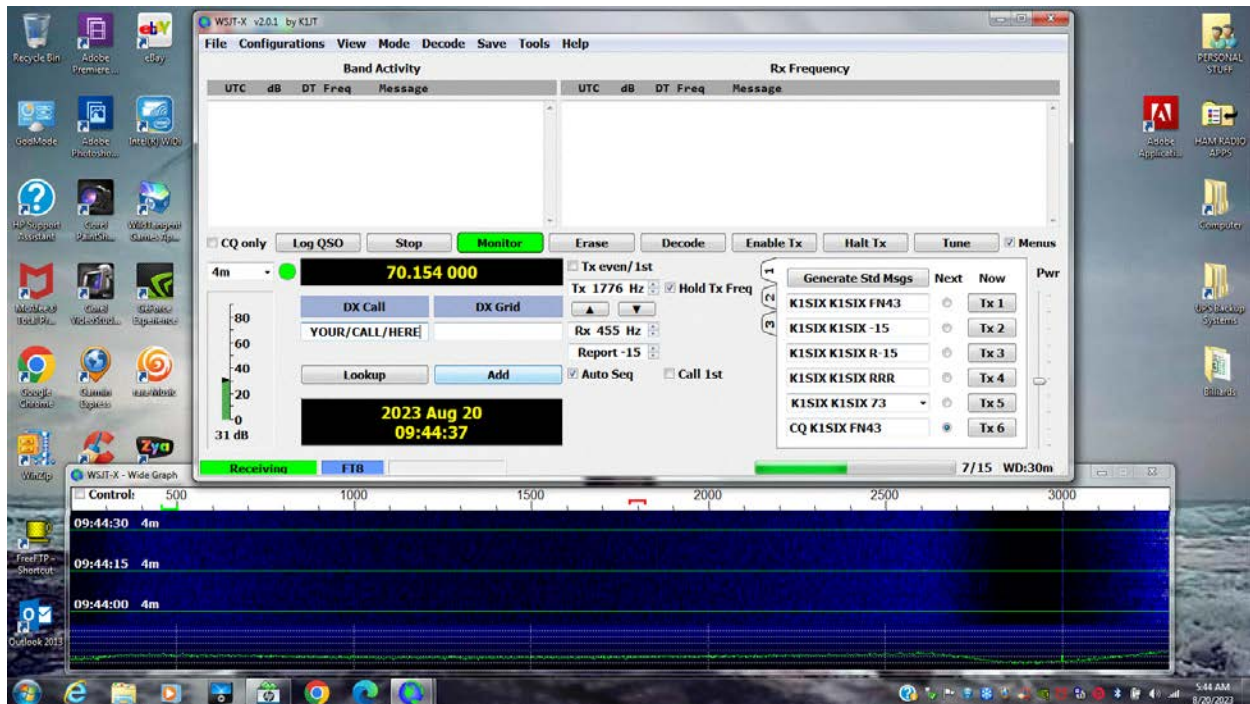

K1SIX TRANSATLANTIC VHF DIGITAL MODE CROSS-BAND TESTS

If you would like to participate in 4 meter (70 MHz) to 6 meter (50 MHz) cross-band transatlantic testing using WSJT-X digital modes, ***please click on the image above to learn more.***