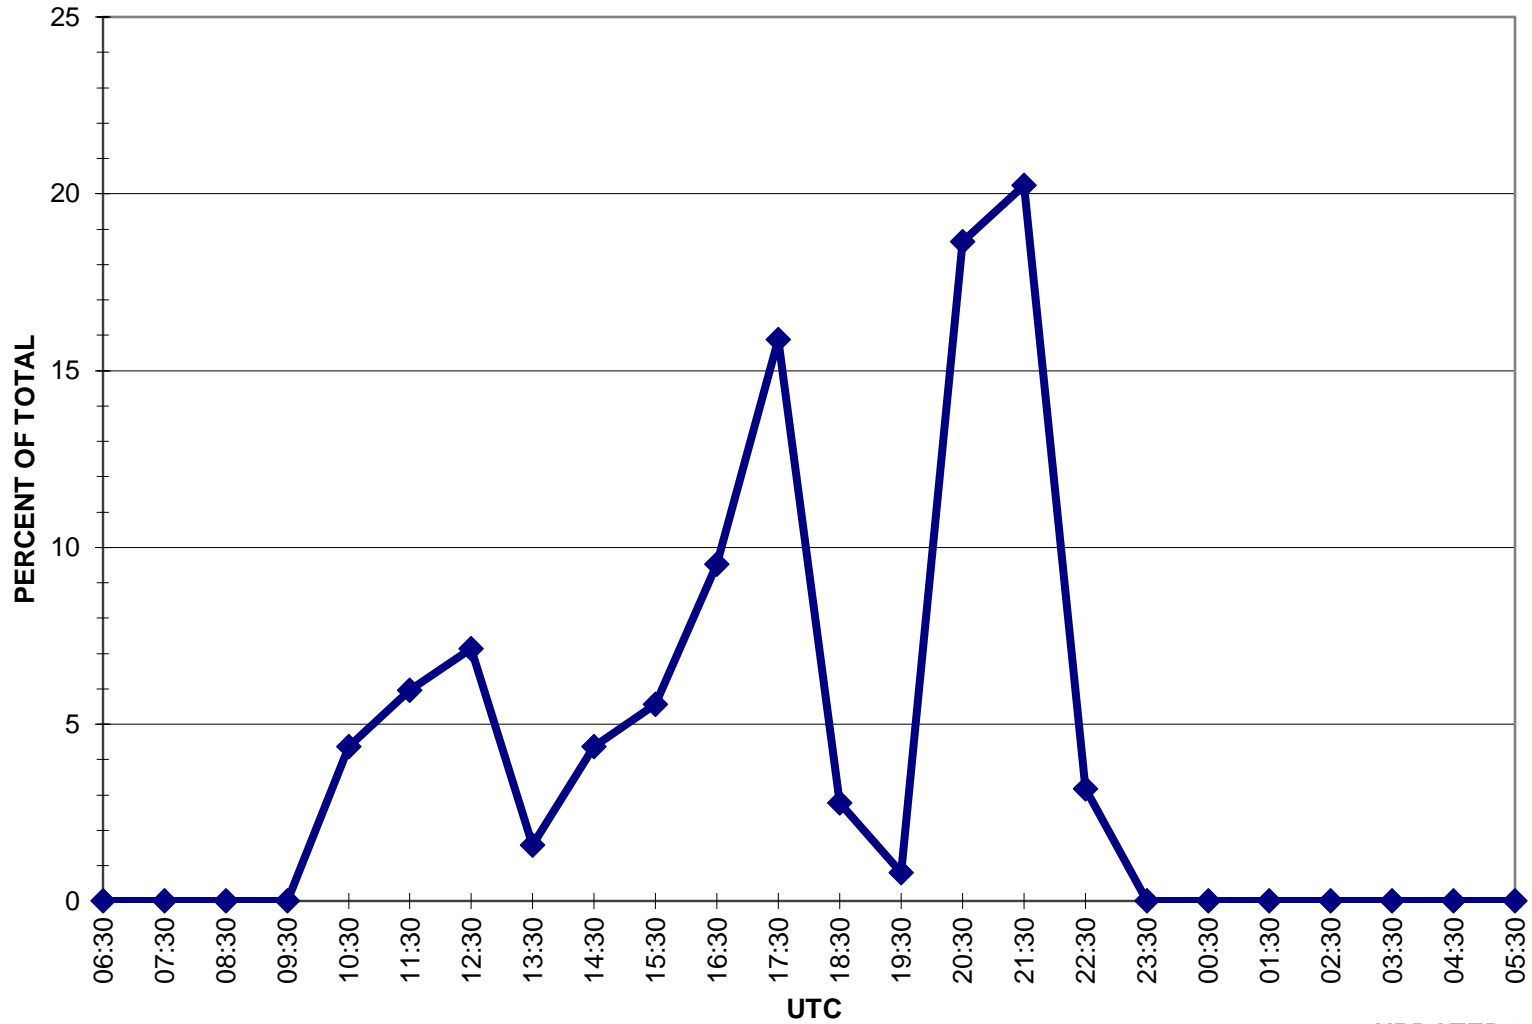

VP9 EAST Es Paths (N0JK, VP9GE, W3CMP & WB4NFS)
Summers: 1994 to Date Shown Total of data points = 252

UPDATED 06 July 2004