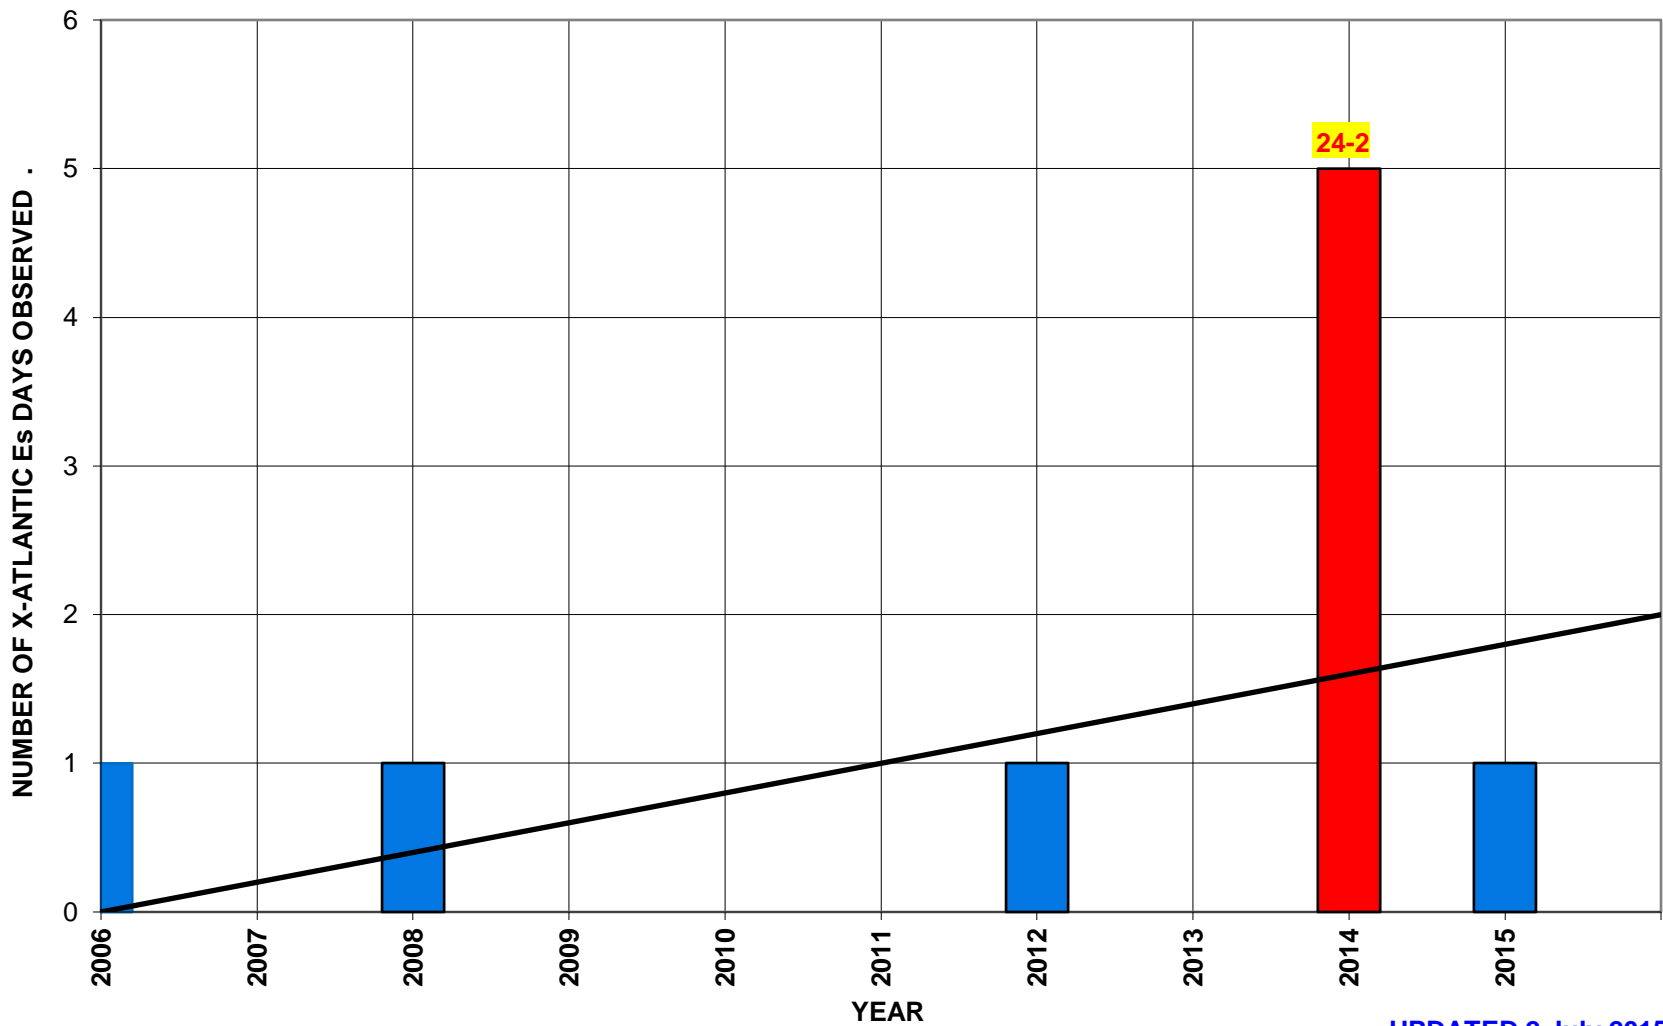

Figure 1b

NL7Z/ KL7KY (BP51dI) 50 MHZ SUMMER European Es DAYS OPEN BY YEAR
9 TOTAL DAYS OBSERVED. CYCLE MAX in RED

UPDATED 2 July 2015

For comparison against Figure 1a