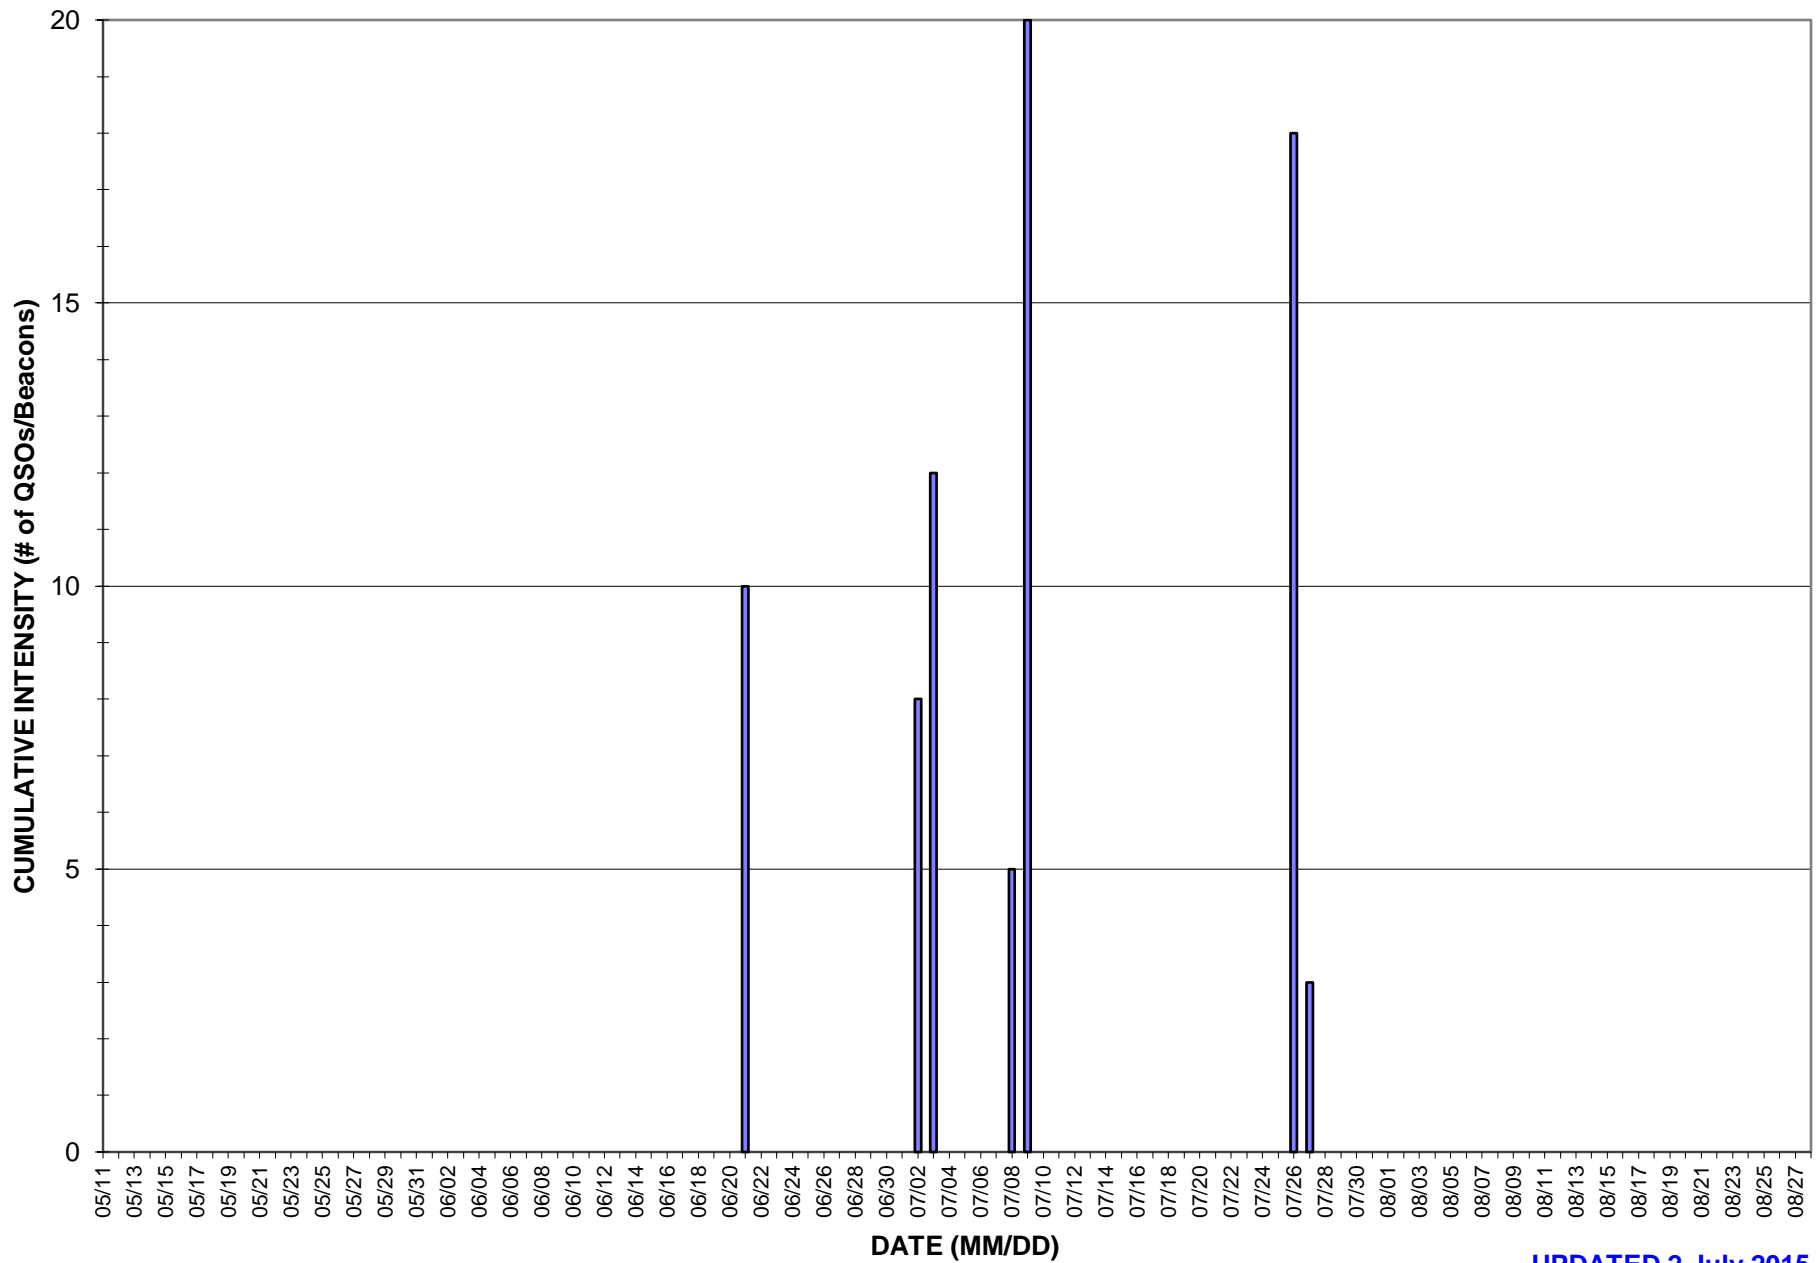

KL7KY Arctic Zone Es Paths
76 SUMMER 50 MHZ TRANSATLANTIC Es Heard + QSO Data Points - NL7Z/KL7KY BP51dl

UPDATED 2 July 2015

KL7KY Cumulative Opening Intensity by Date 2006 - present