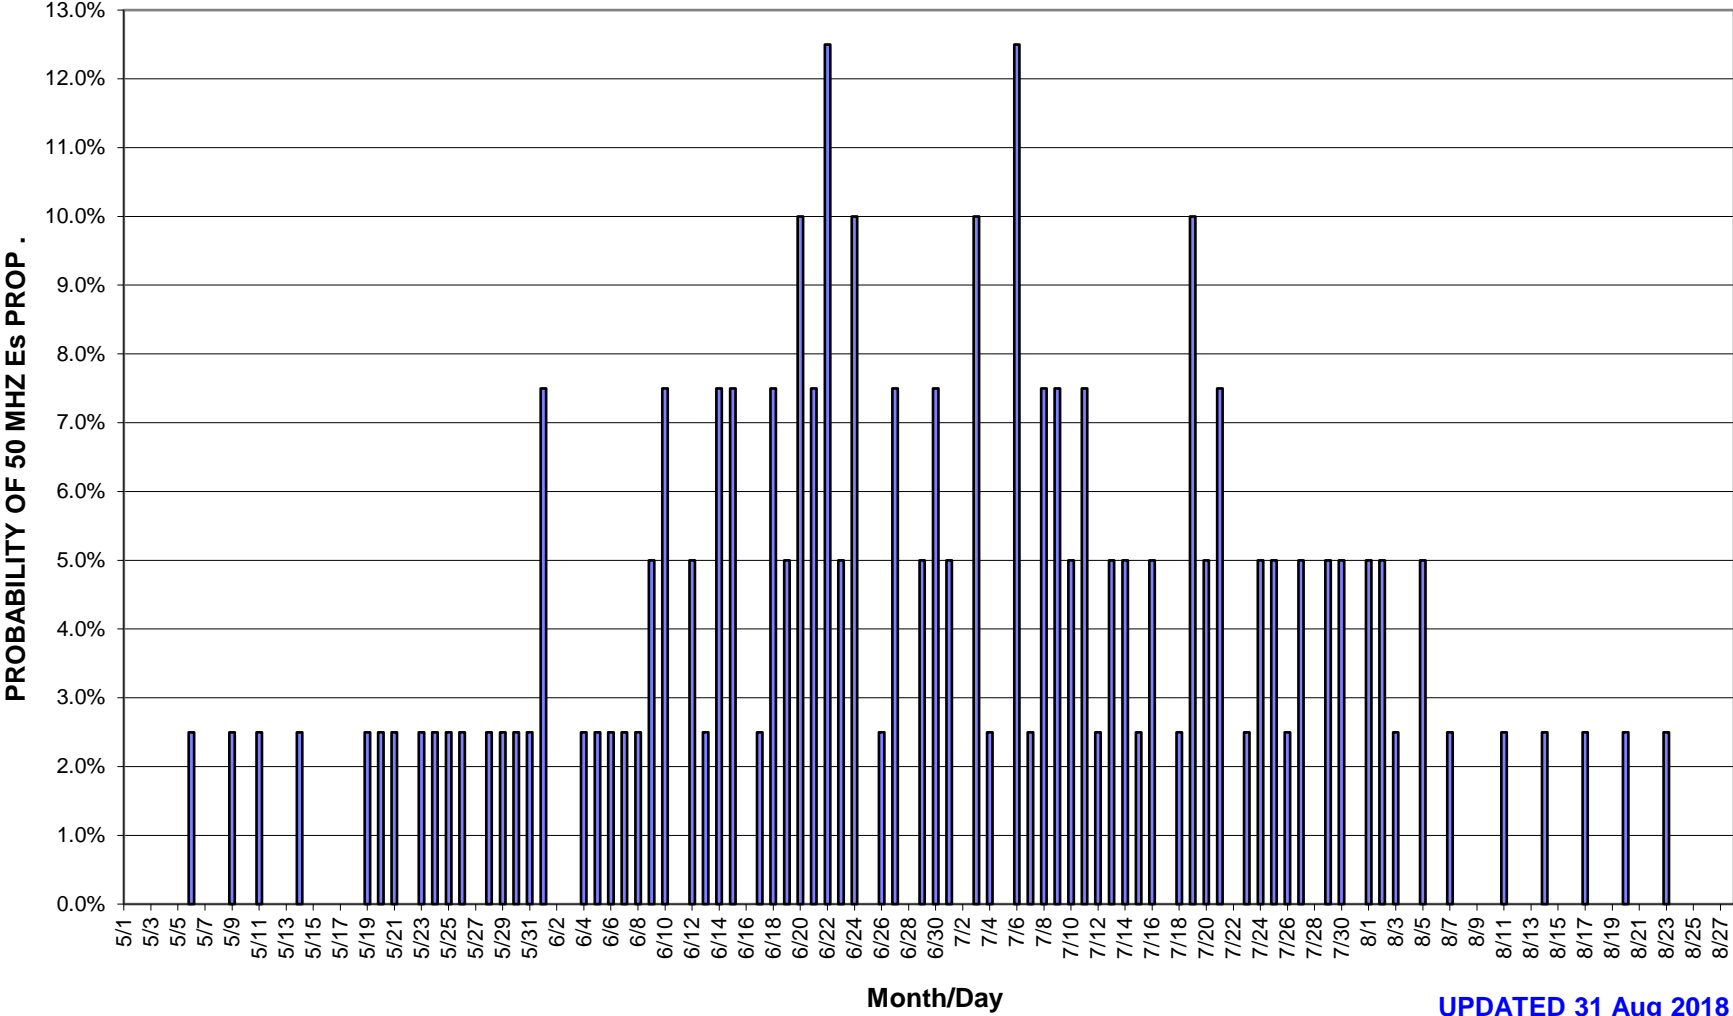

K6QXY (CM88ql) DAILY 50 MHZ KL7 2 HOP Es PATH DATA 1979 - PRESENT (137 Days)

Note: A 10% probability equates to once every 10 years for the particular date

UPDATED 31 Aug 2018