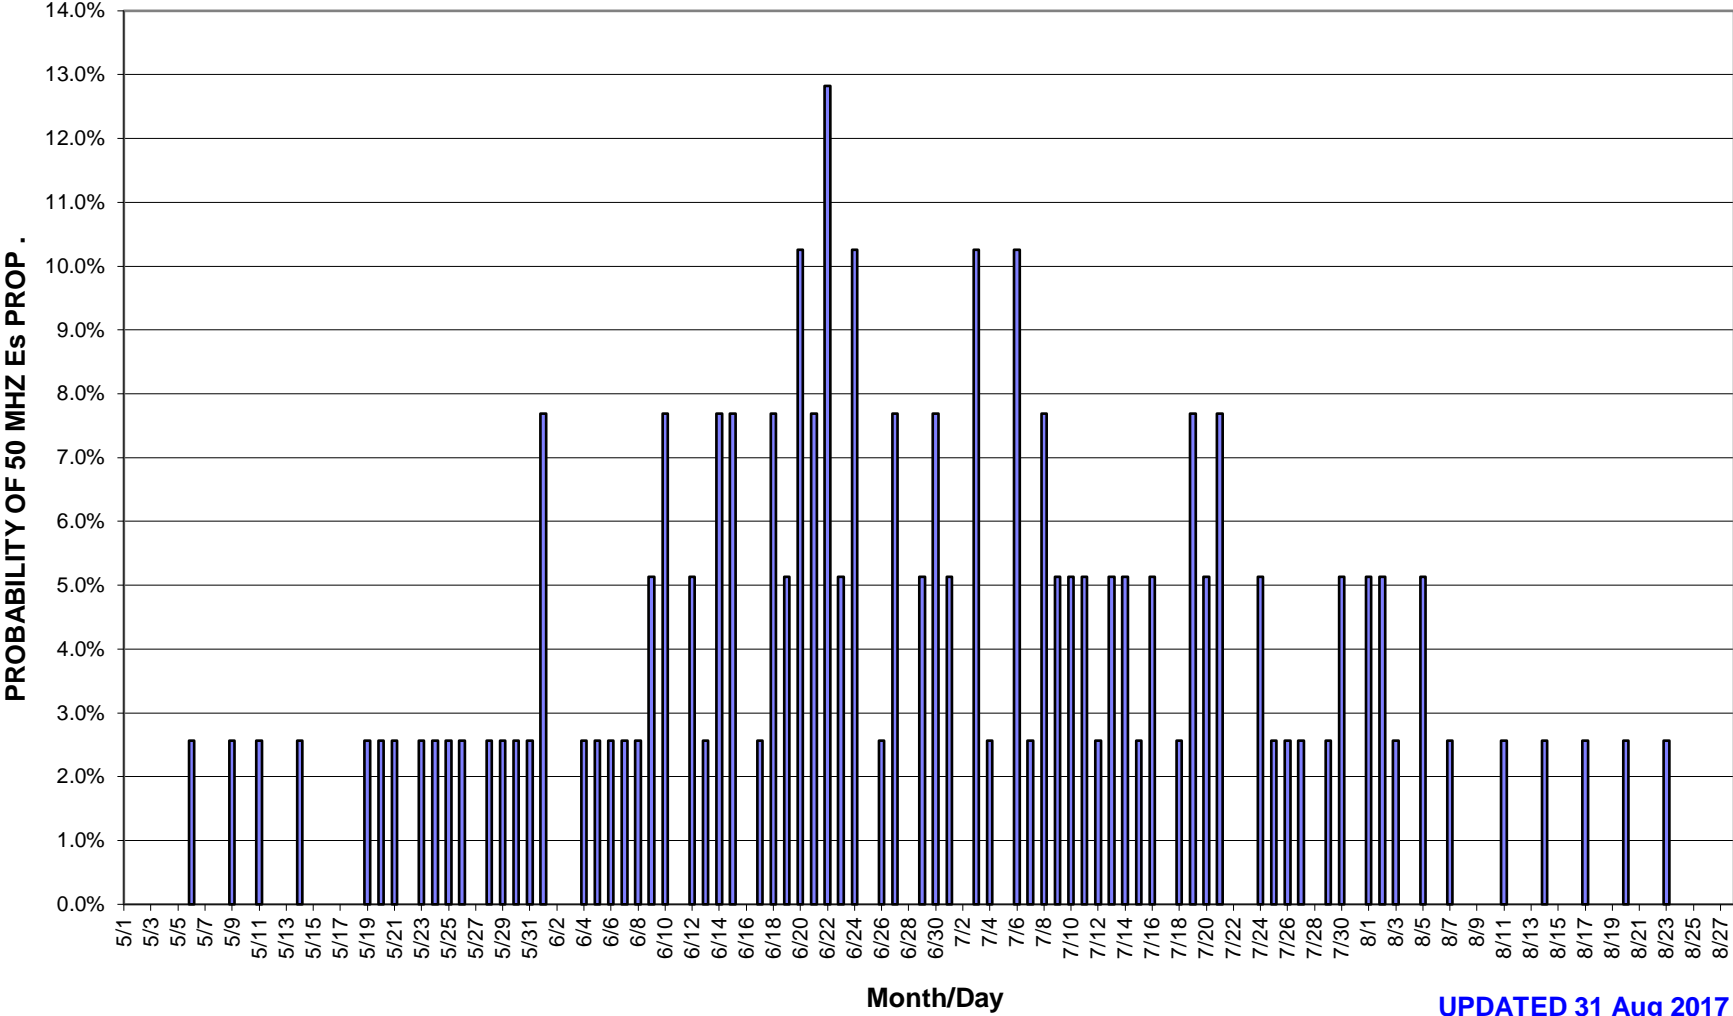

K6QXY (CM88ql) DAILY 50 MHZ KL7 2 HOP Es PATH DATA 1979 - PRESENT (129 Days)

Note: A 10% probability equates to once every 10 years for the particular date

UPDATED 31 Aug 2017