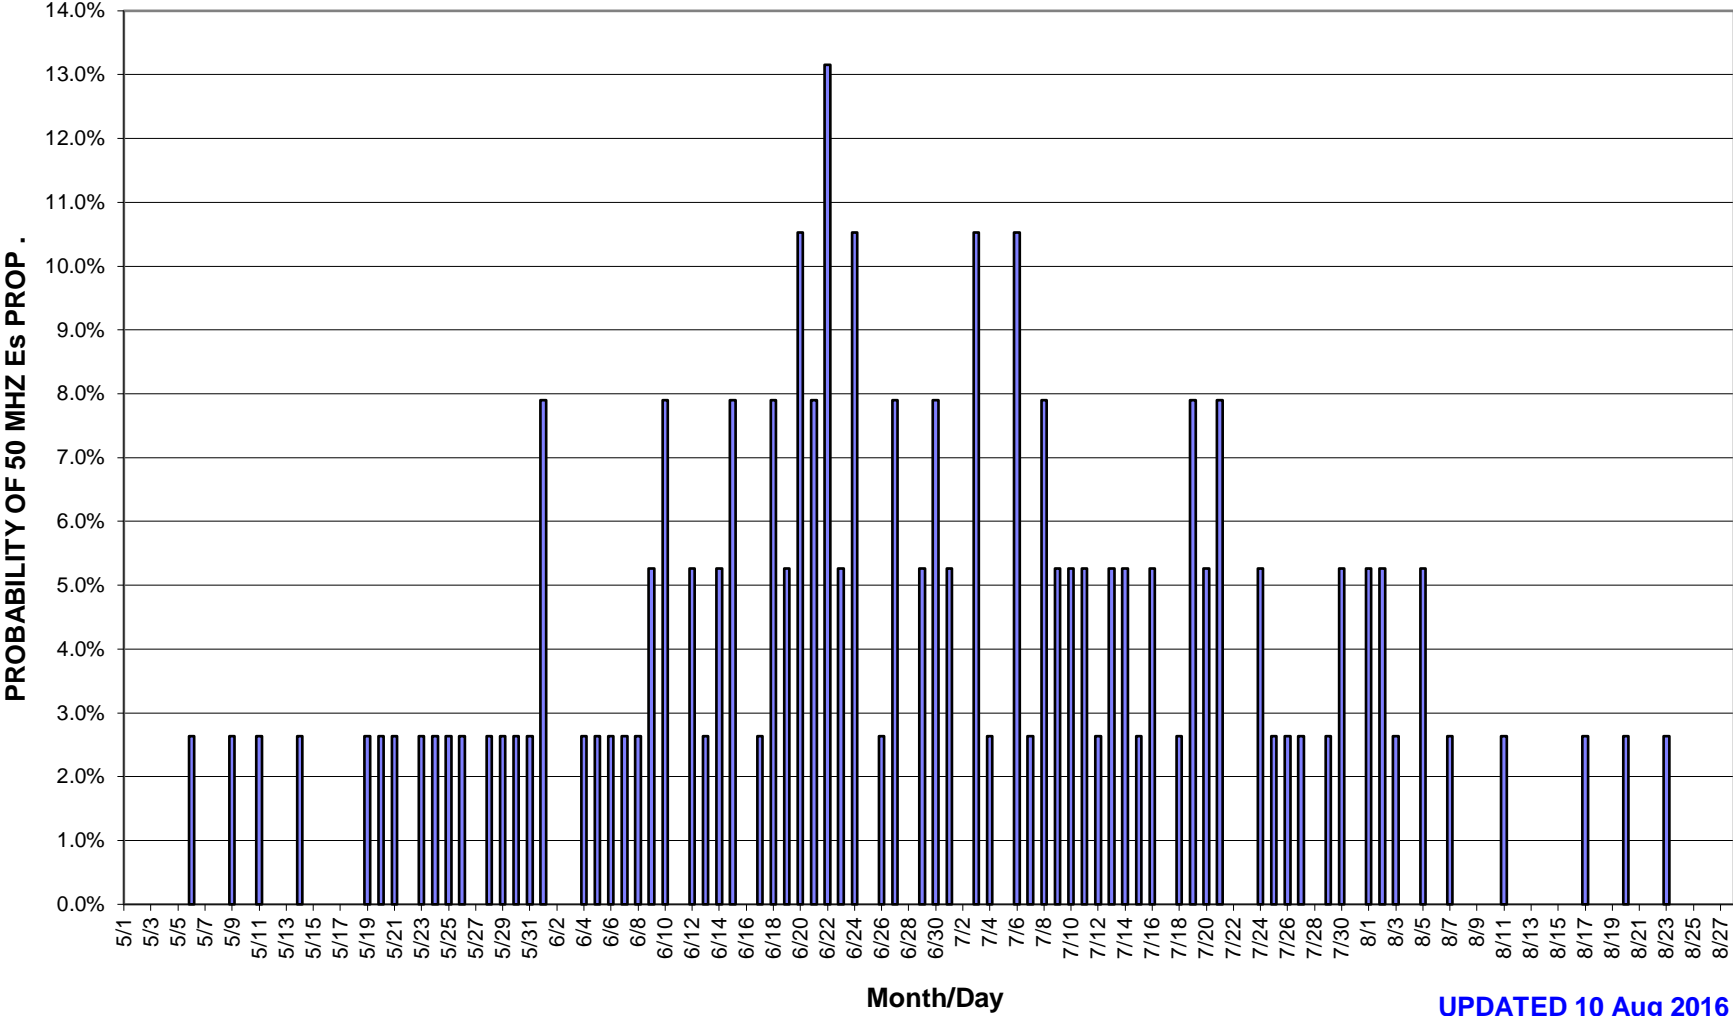

**K6QXY (CM88ql) DAILY 50 MHZ KL7 2-HOP Es PATH DATA 1979 - PRESENT (127 Days)**

**Note: A 10% probability equates to once every 10 years for the particular date**

UPDATED 10 Aug 2016