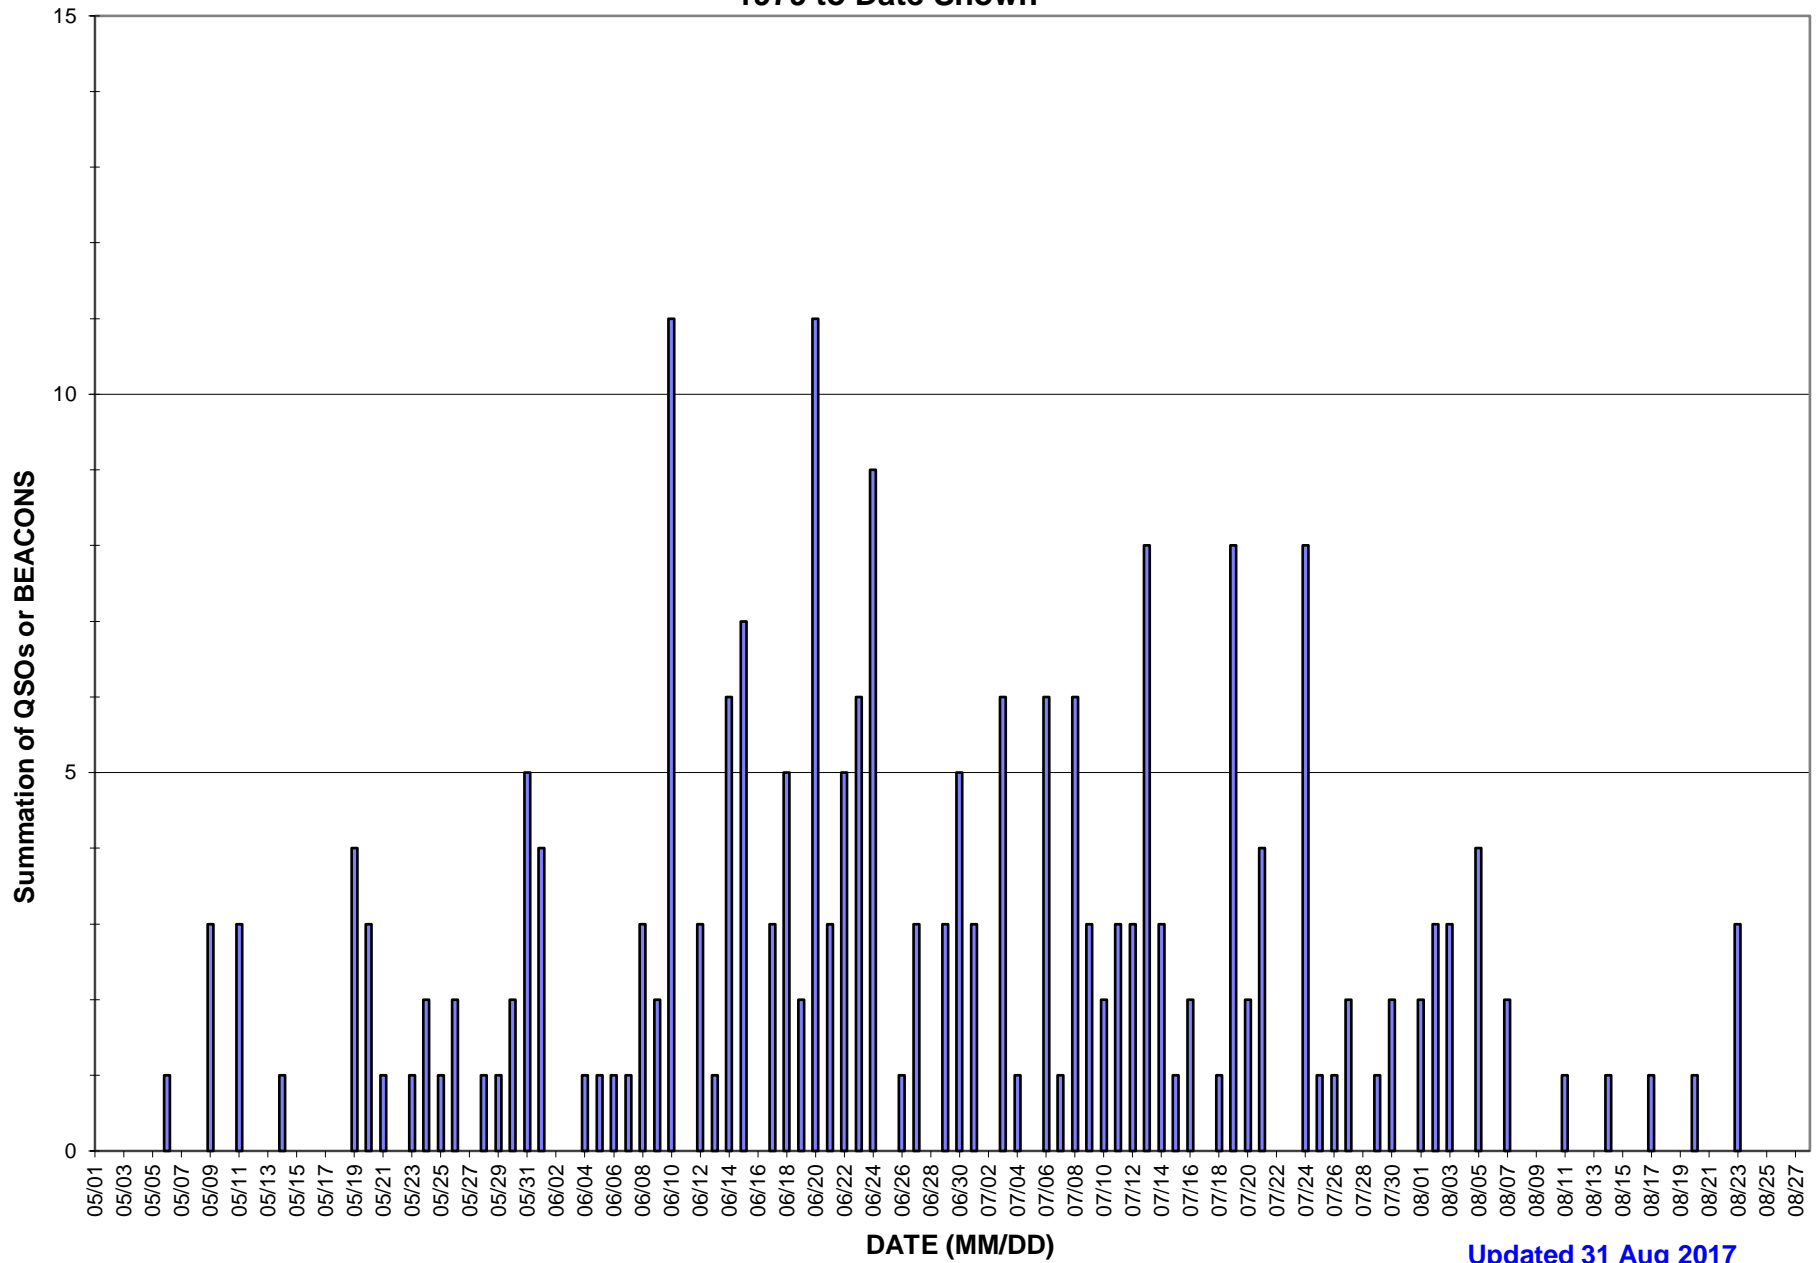

**INTENSITY- SUMMER 50 MHZ KL7 2 HOP Es paths - K6QXY (227 Data Points)
1979 to Date Shown**

Updated 31 Aug 2017