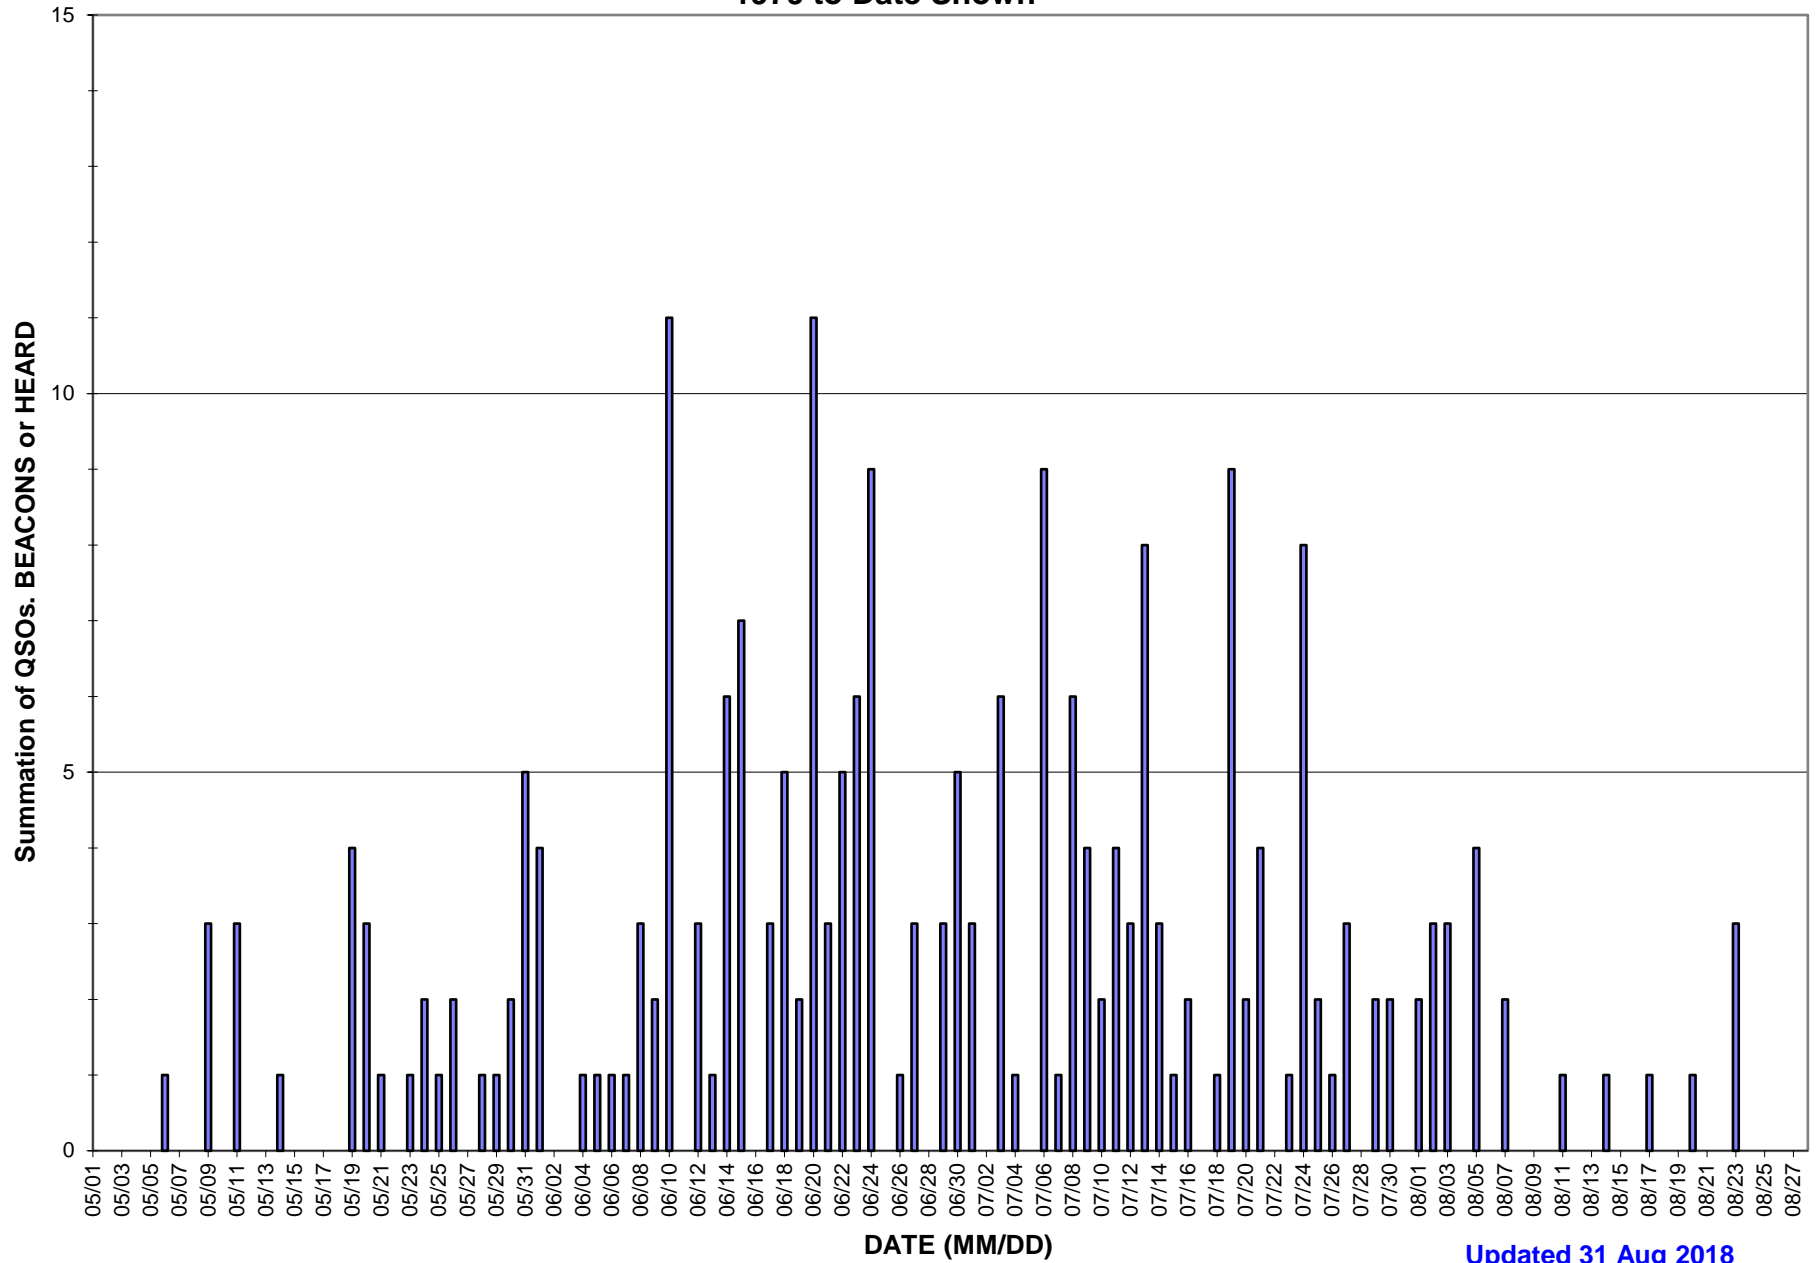

**INTENSITY- SUMMER 50 MHZ KL7 2 HOP Es paths - K6QXY (237 Data Points)  
1979 to Date Shown**

Updated 31 Aug 2018