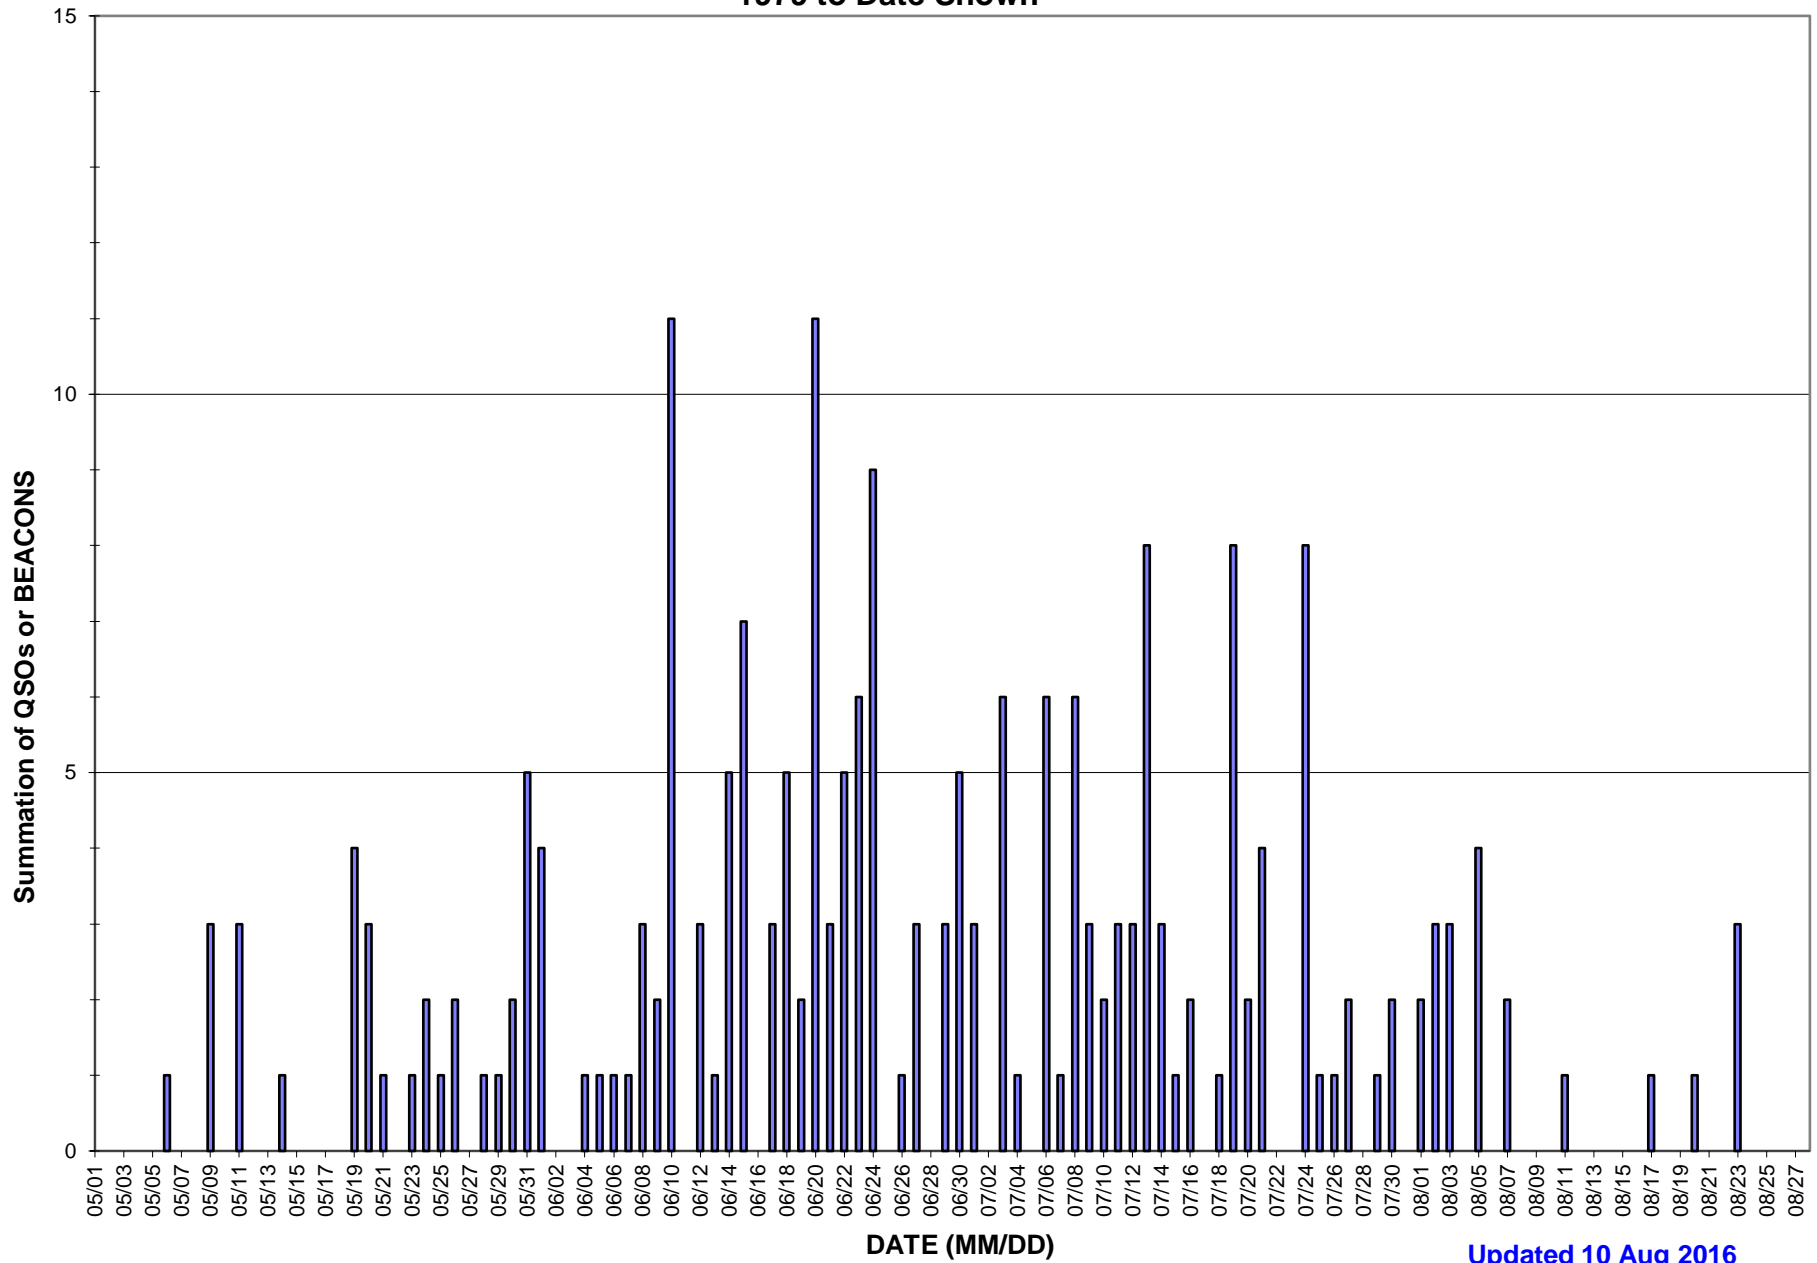

**INTENSITY- SUMMER 50 MHZ KL7 2-HOP Es paths - K6QXY (225 Data Points)
1979 to Date Shown**

Updated 10 Aug 2016