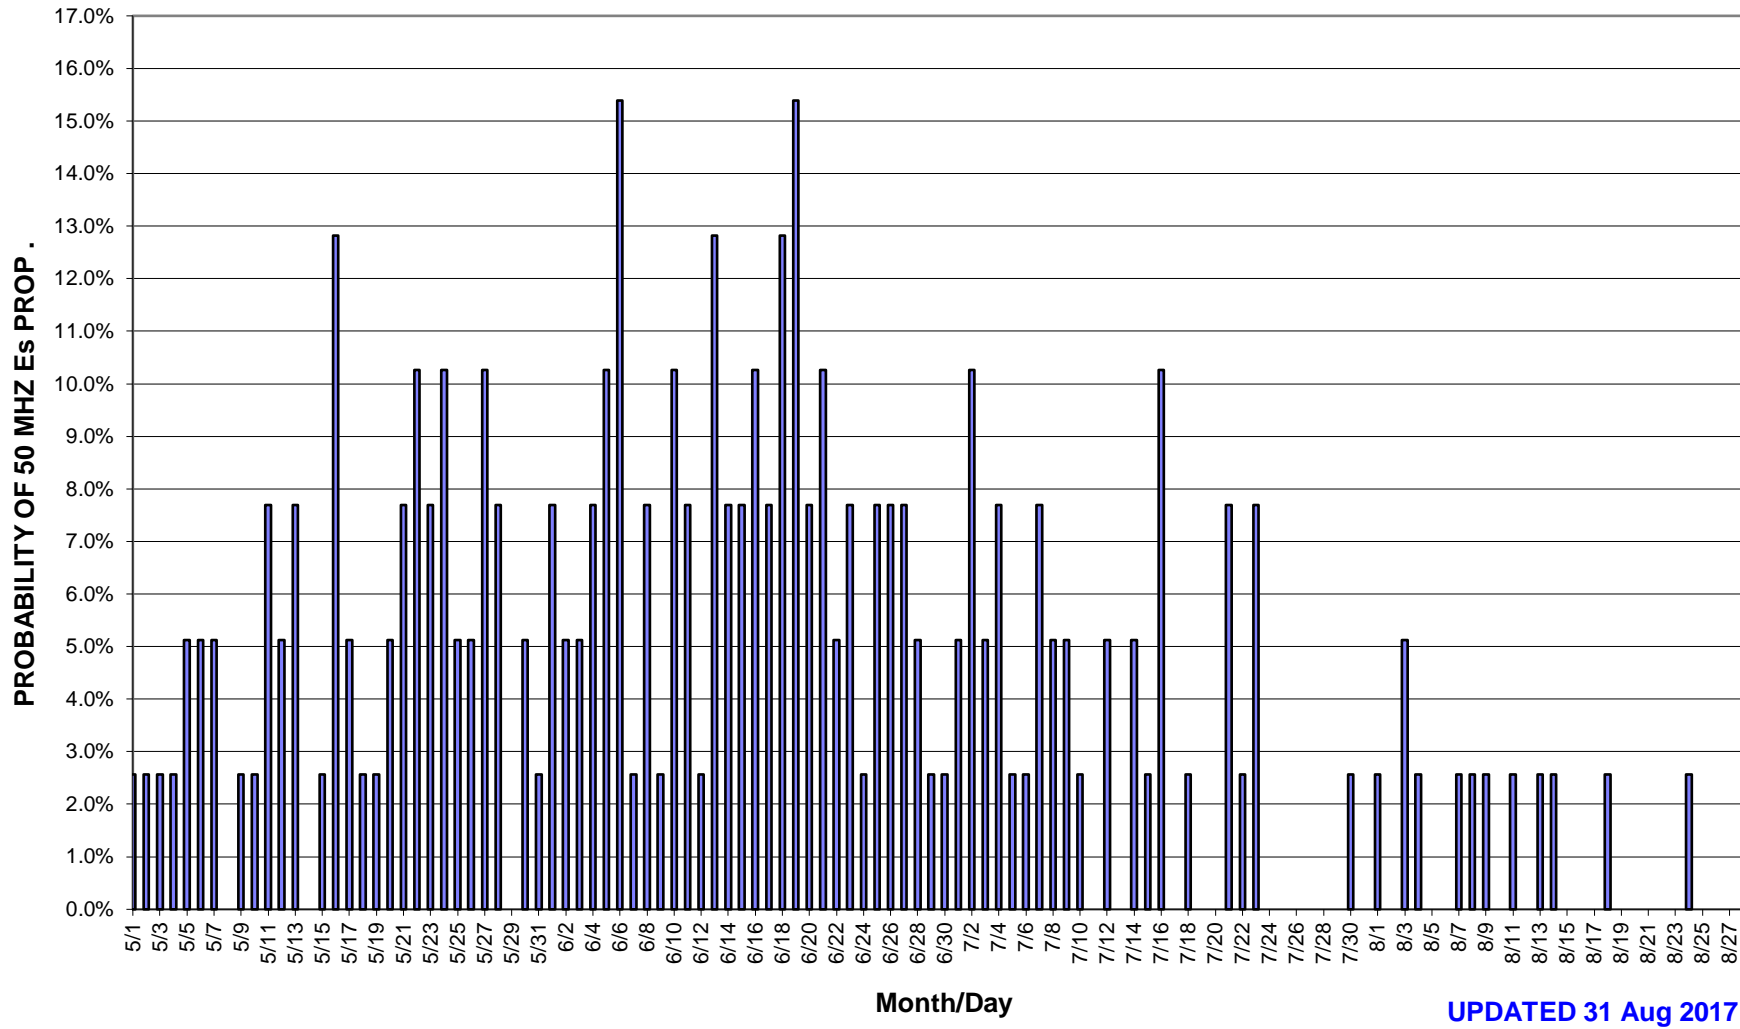

**K6QXY (CM88ql) DAILY 50 MHZ KH6 2 HOP Es PATH DATA 1979 - PRESENT (199 Days)**

**Note: A 10% probability equates to once every 10 years for the particular date**

UPDATED 31 Aug 2017