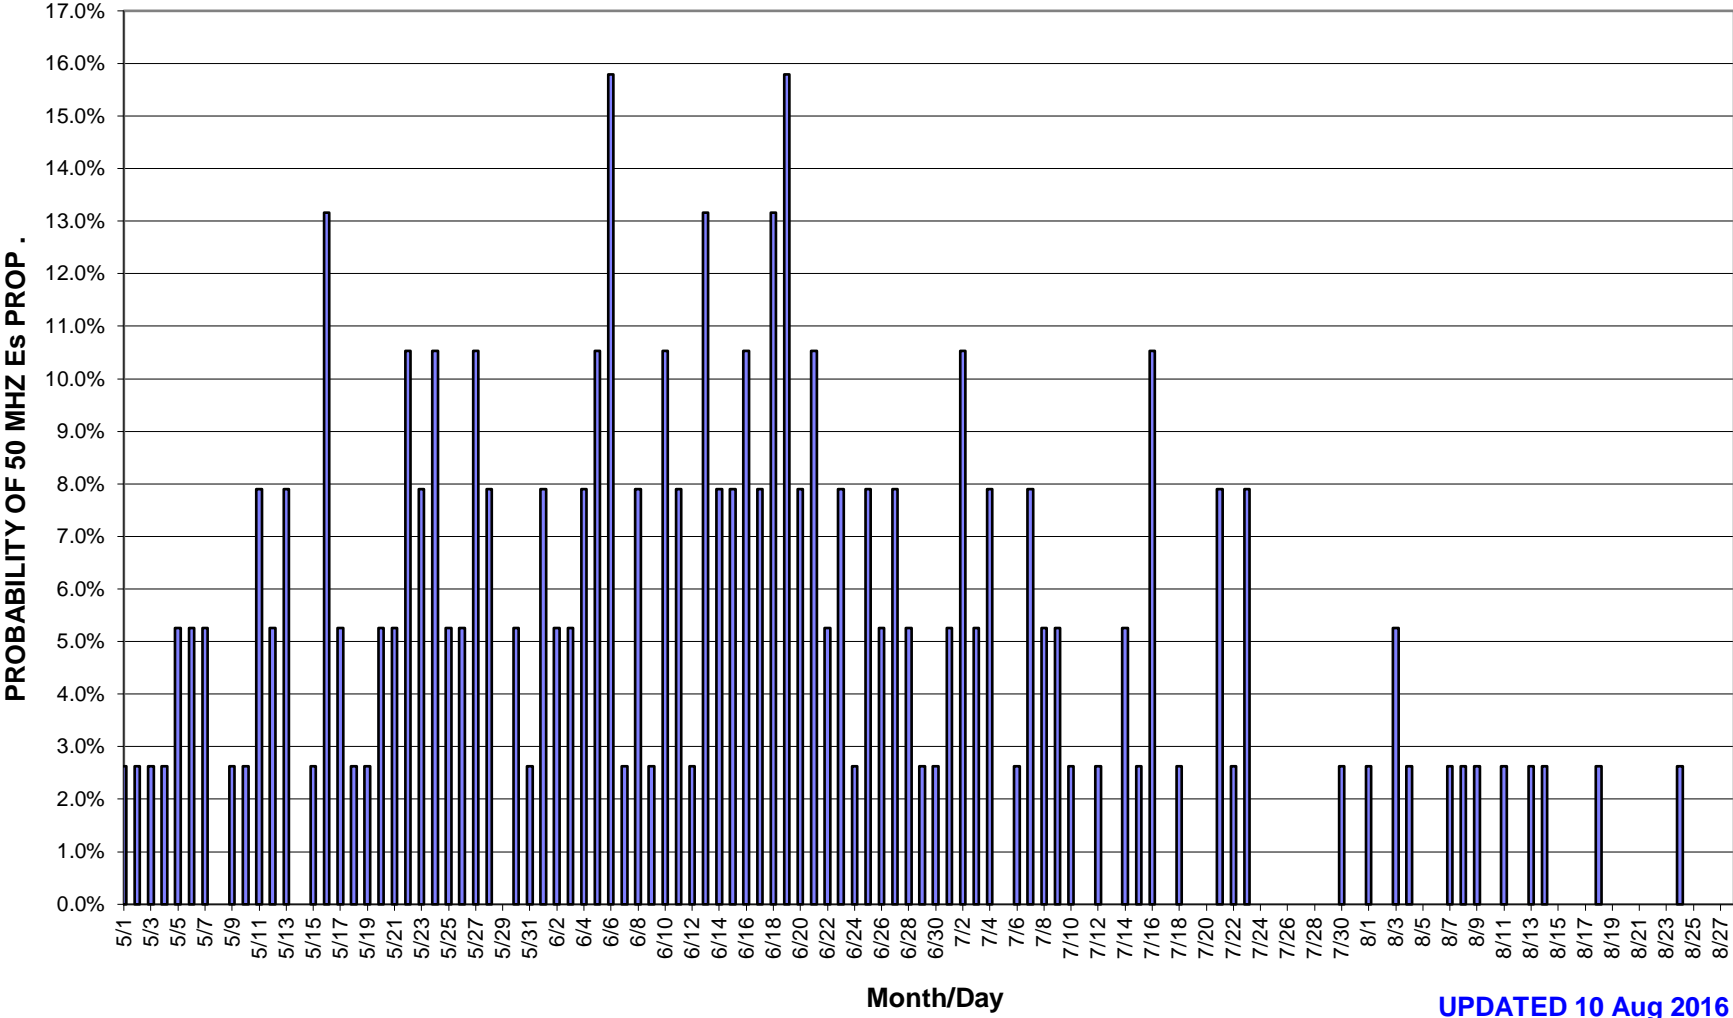

K6QXY (CM88ql) DAILY 50 MHZ KH6 2-HOP Es PATH DATA 1979 - PRESENT (195 Days)

Note: A 10% probability equates to once every 10 years for the particular date

UPDATED 10 Aug 2016