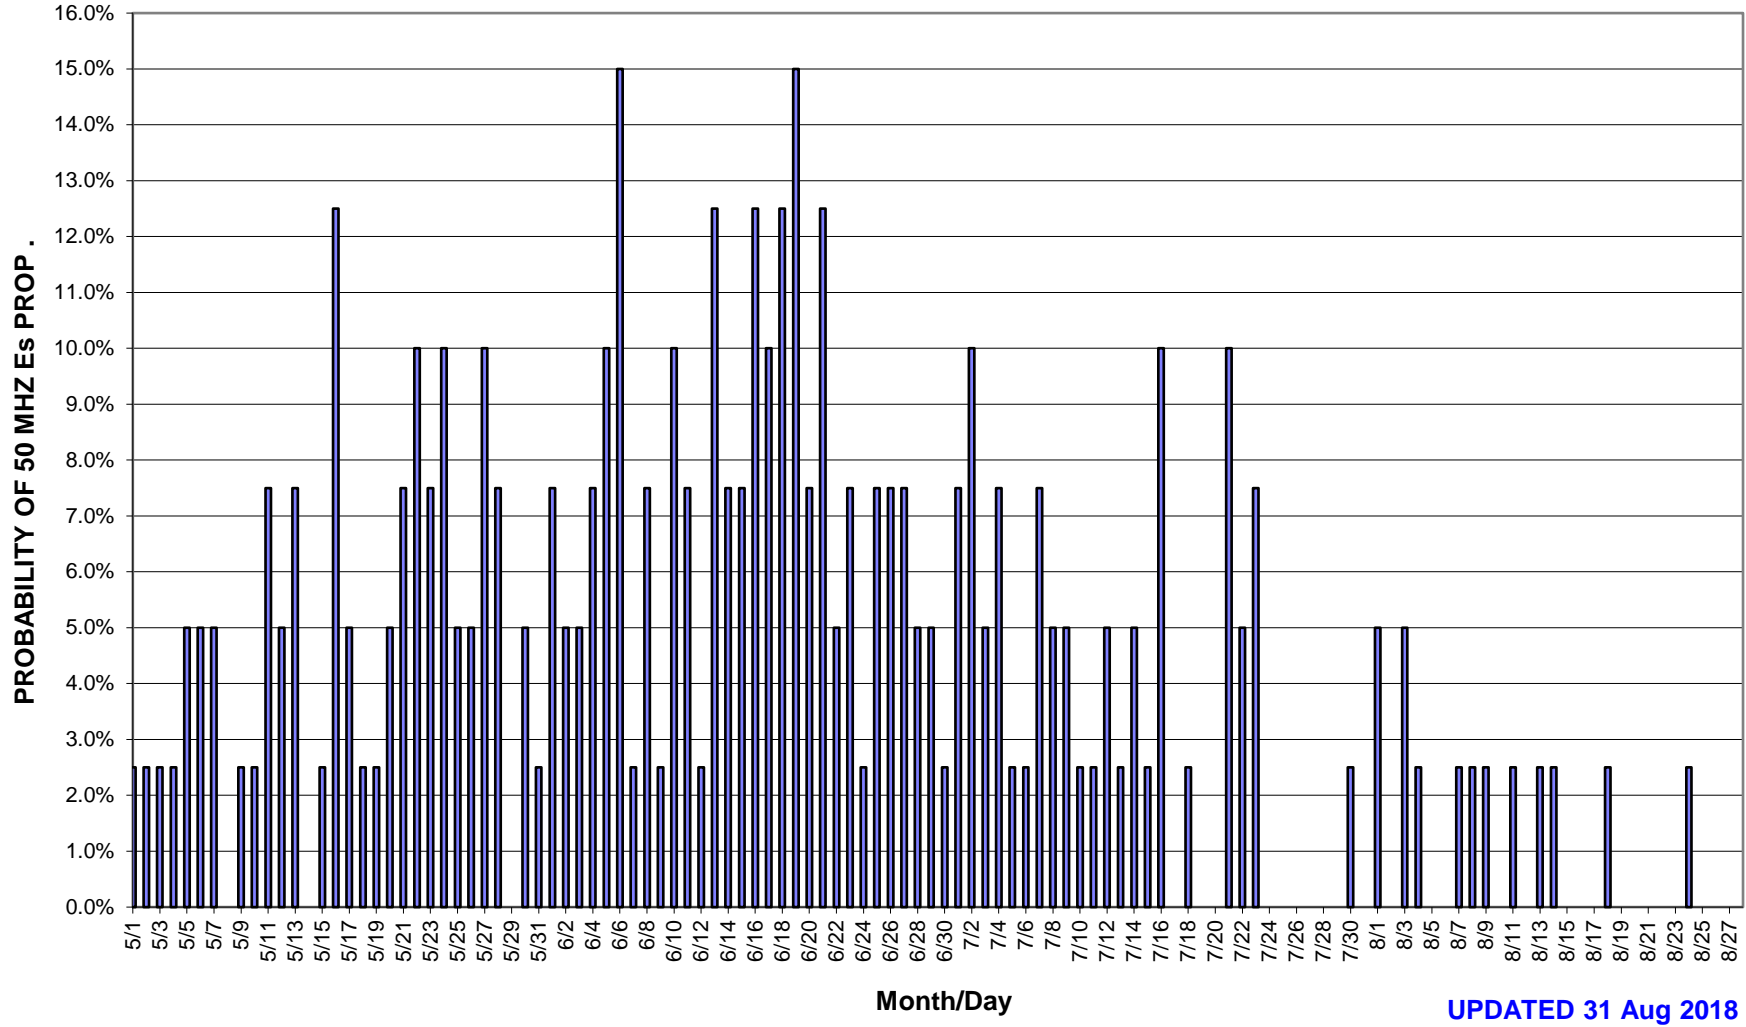

K6QXY (CM88ql) DAILY 50 MHZ KH6 2 HOP Es PATH DATA 1979 - PRESENT (209 Days)

Note: A 10% probability equates to once every 10 years for the particular date

UPDATED 31 Aug 2018