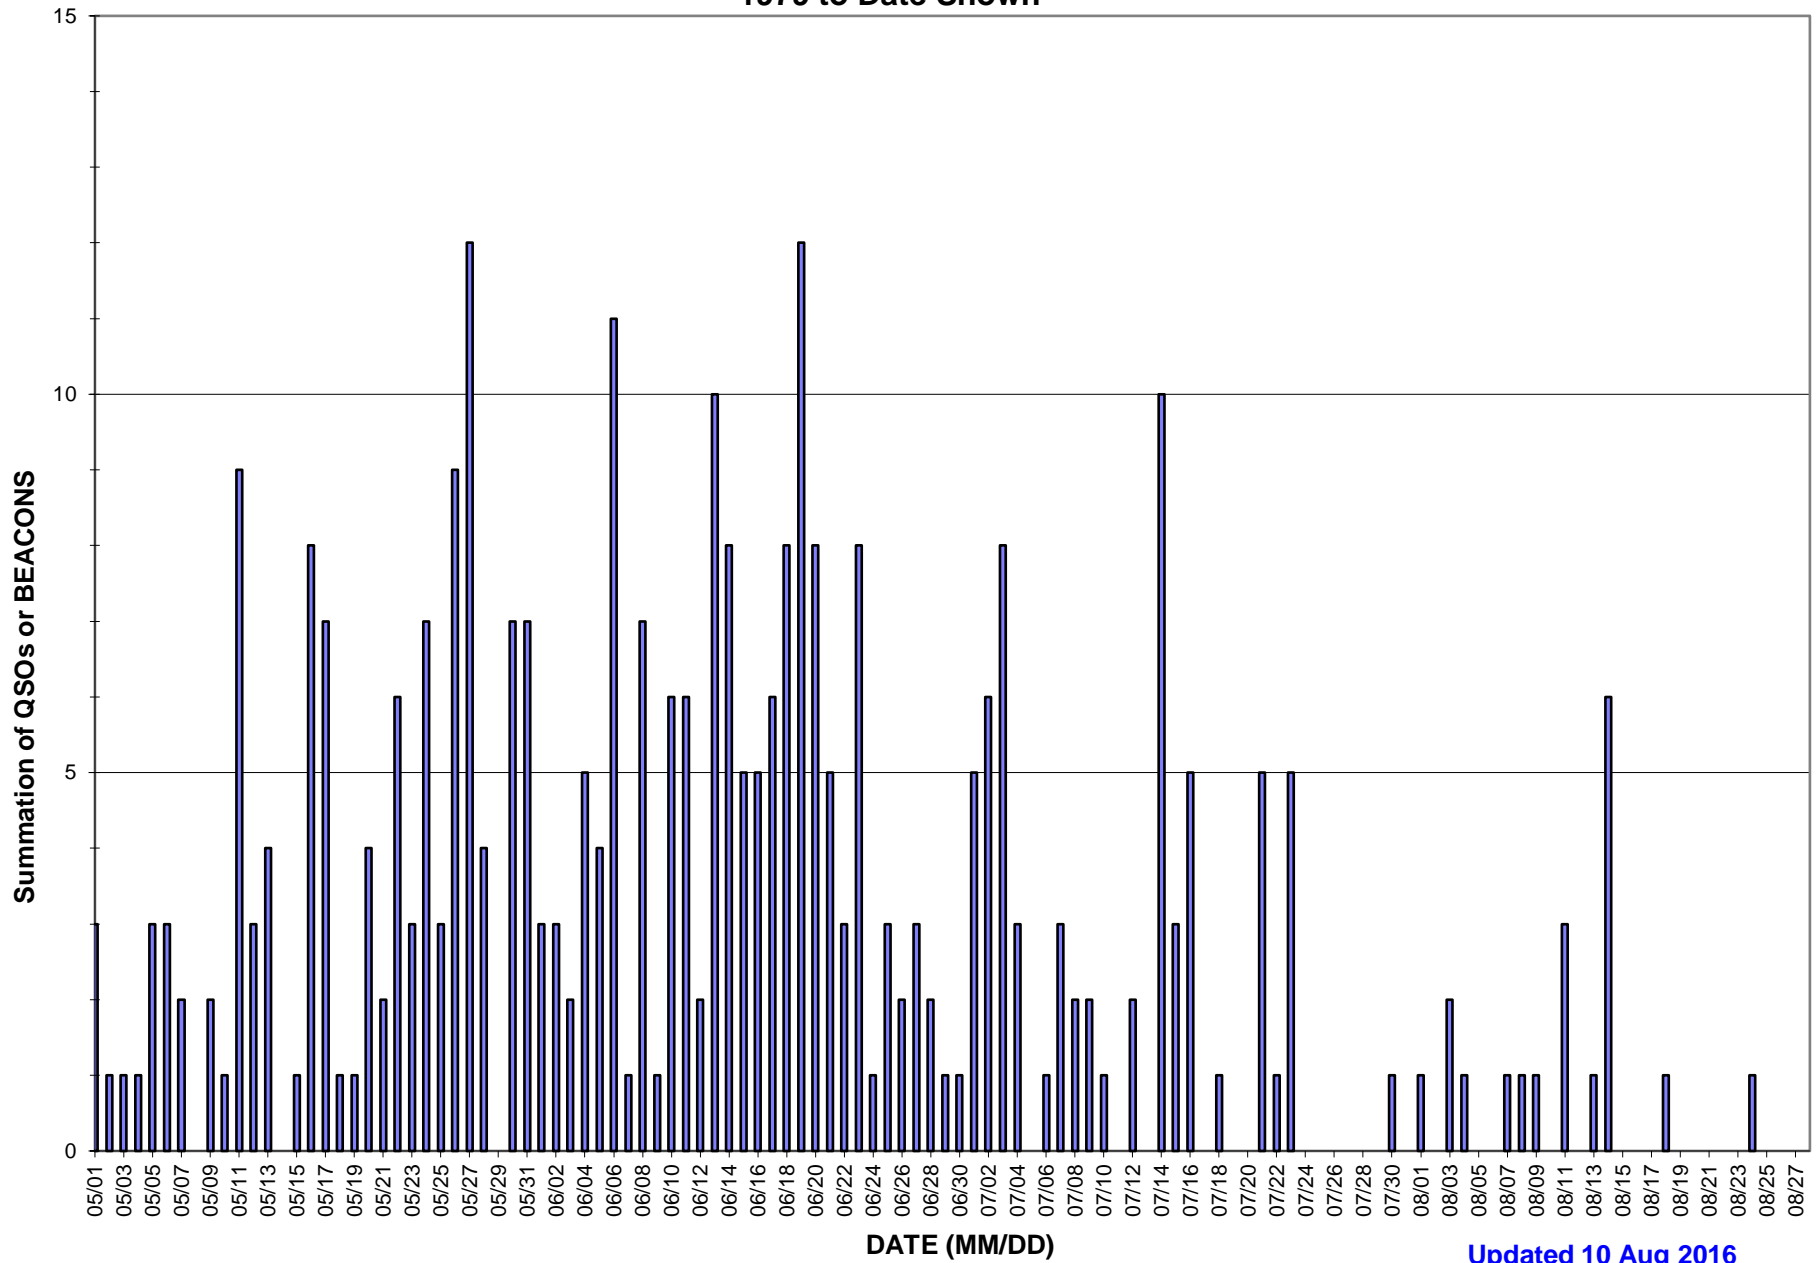

**INTENSITY- SUMMER 50 MHZ KH6 2-HOP Es paths - K6QXY (340 Data Points)  
1979 to Date Shown**

Updated 10 Aug 2016