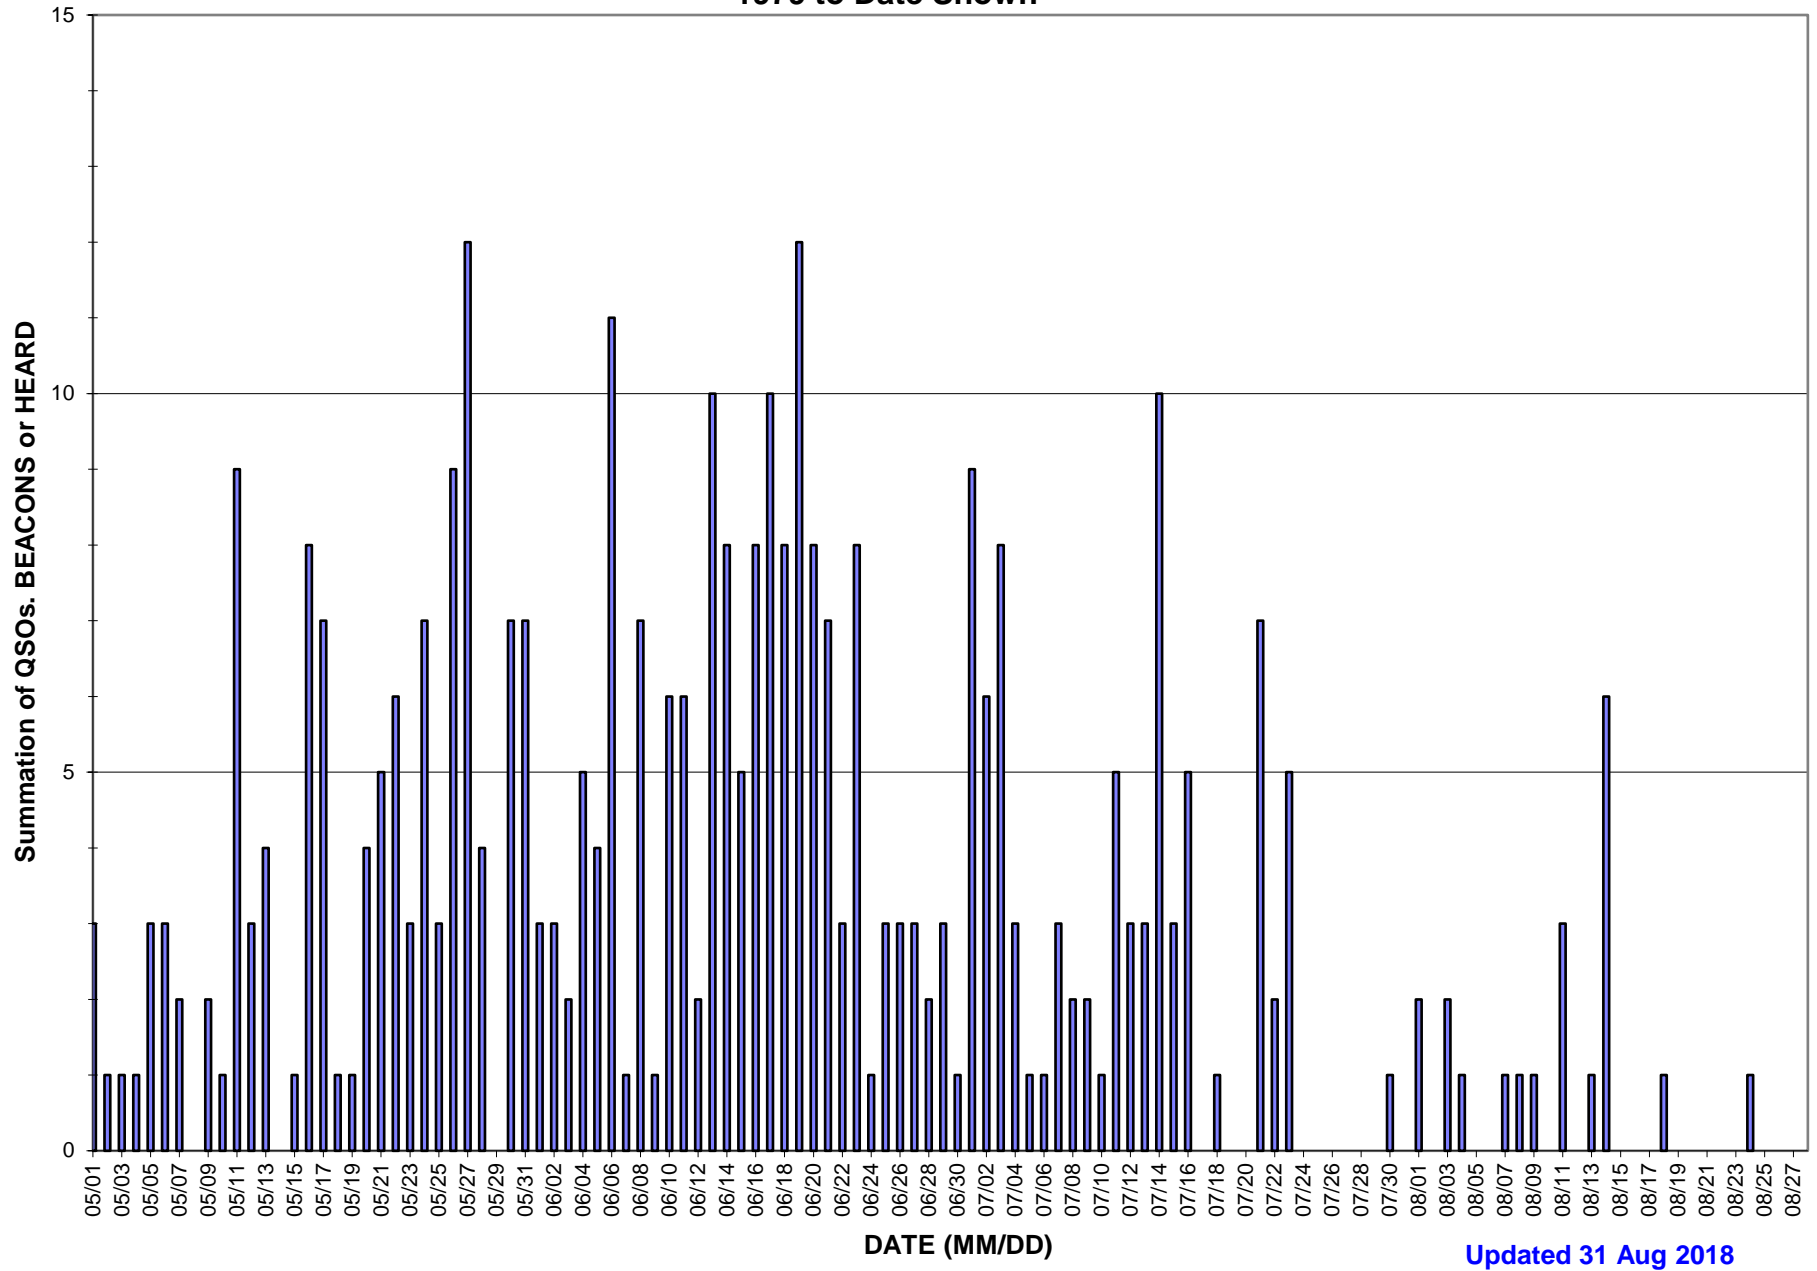

**INTENSITY- SUMMER 50 MHZ KH6 2 HOP Es paths - K6QXY (373 Data Points)
1979 to Date Shown**

Updated 31 Aug 2018