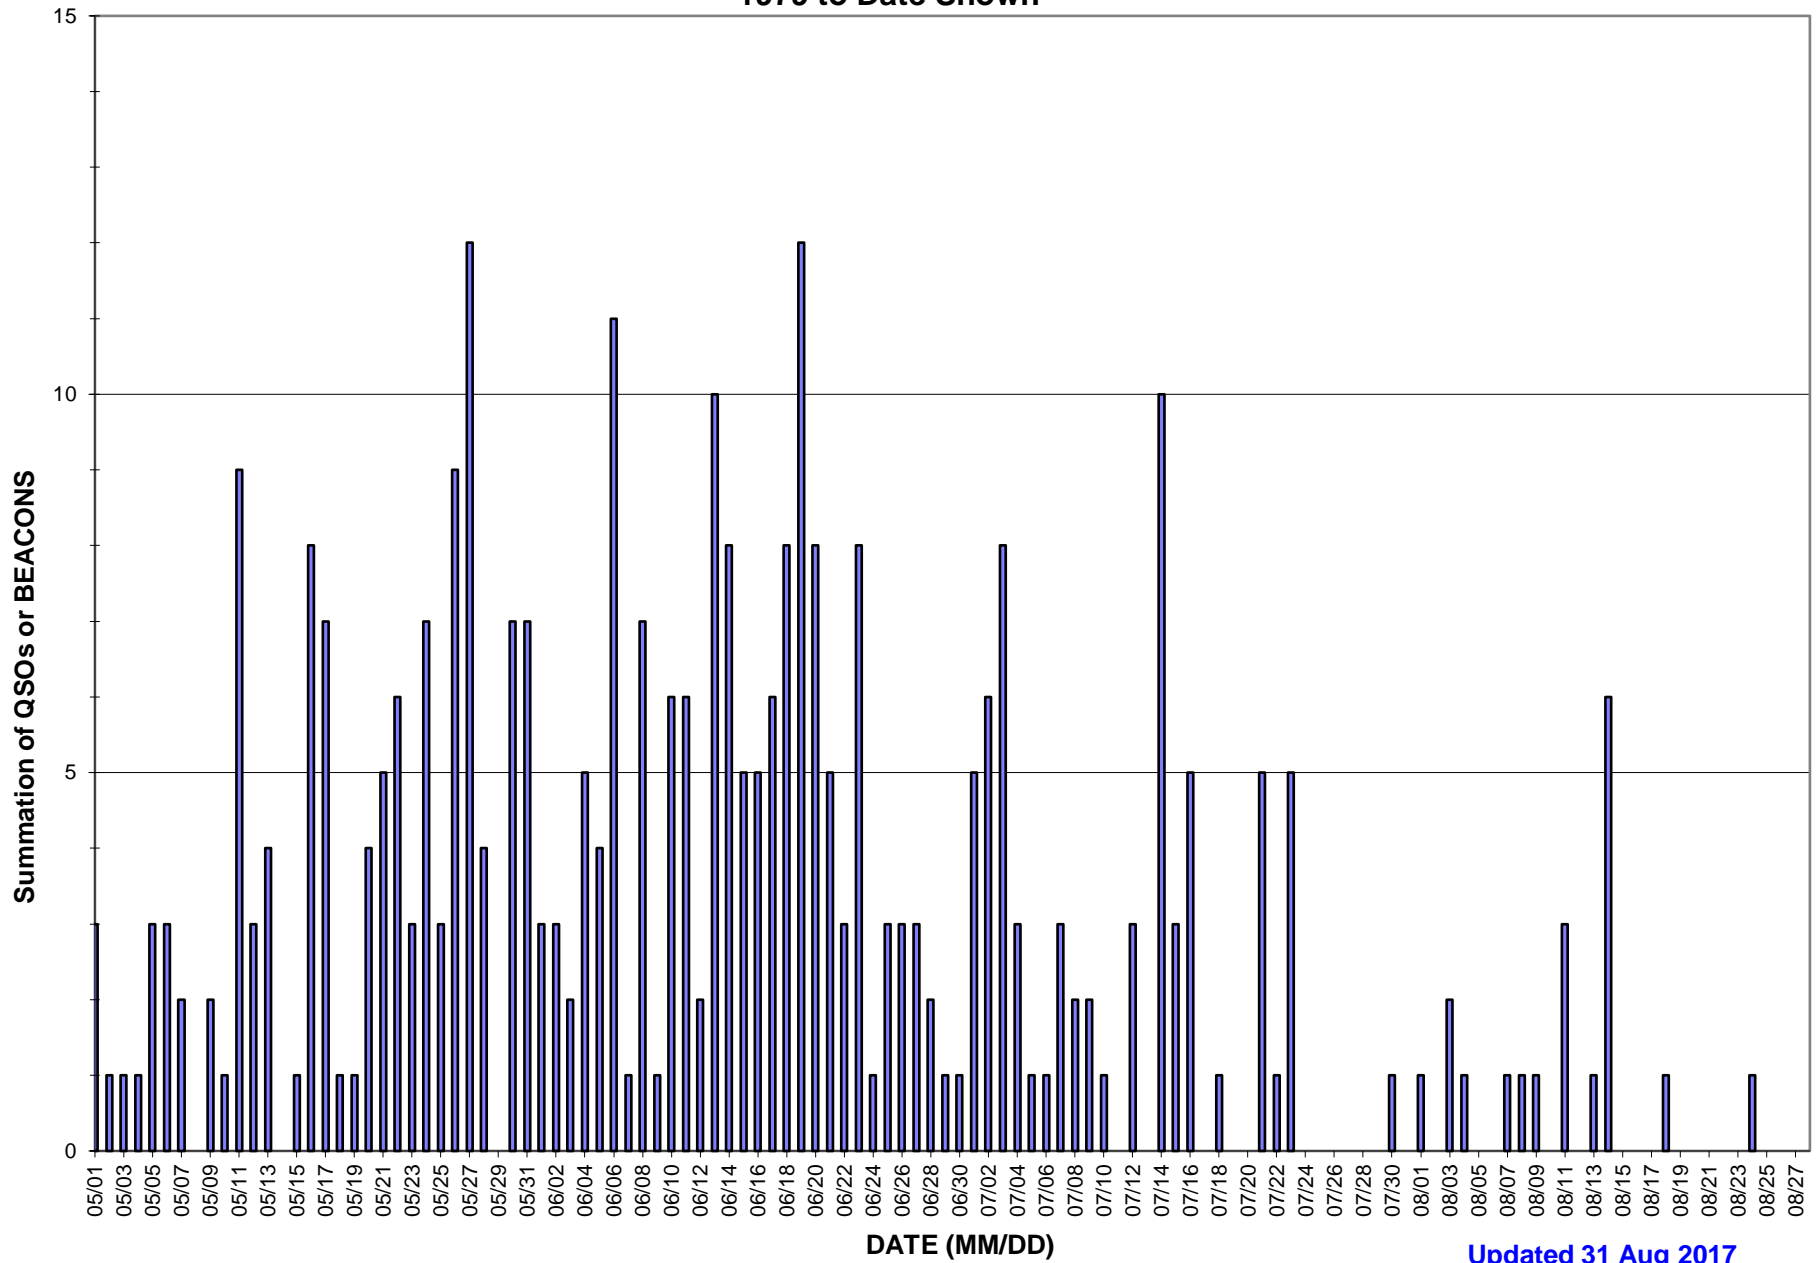

**INTENSITY- SUMMER 50 MHZ KH6 2 HOP Es paths - K6QXY (346 Data Points)
1979 to Date Shown**

Updated 31 Aug 2017