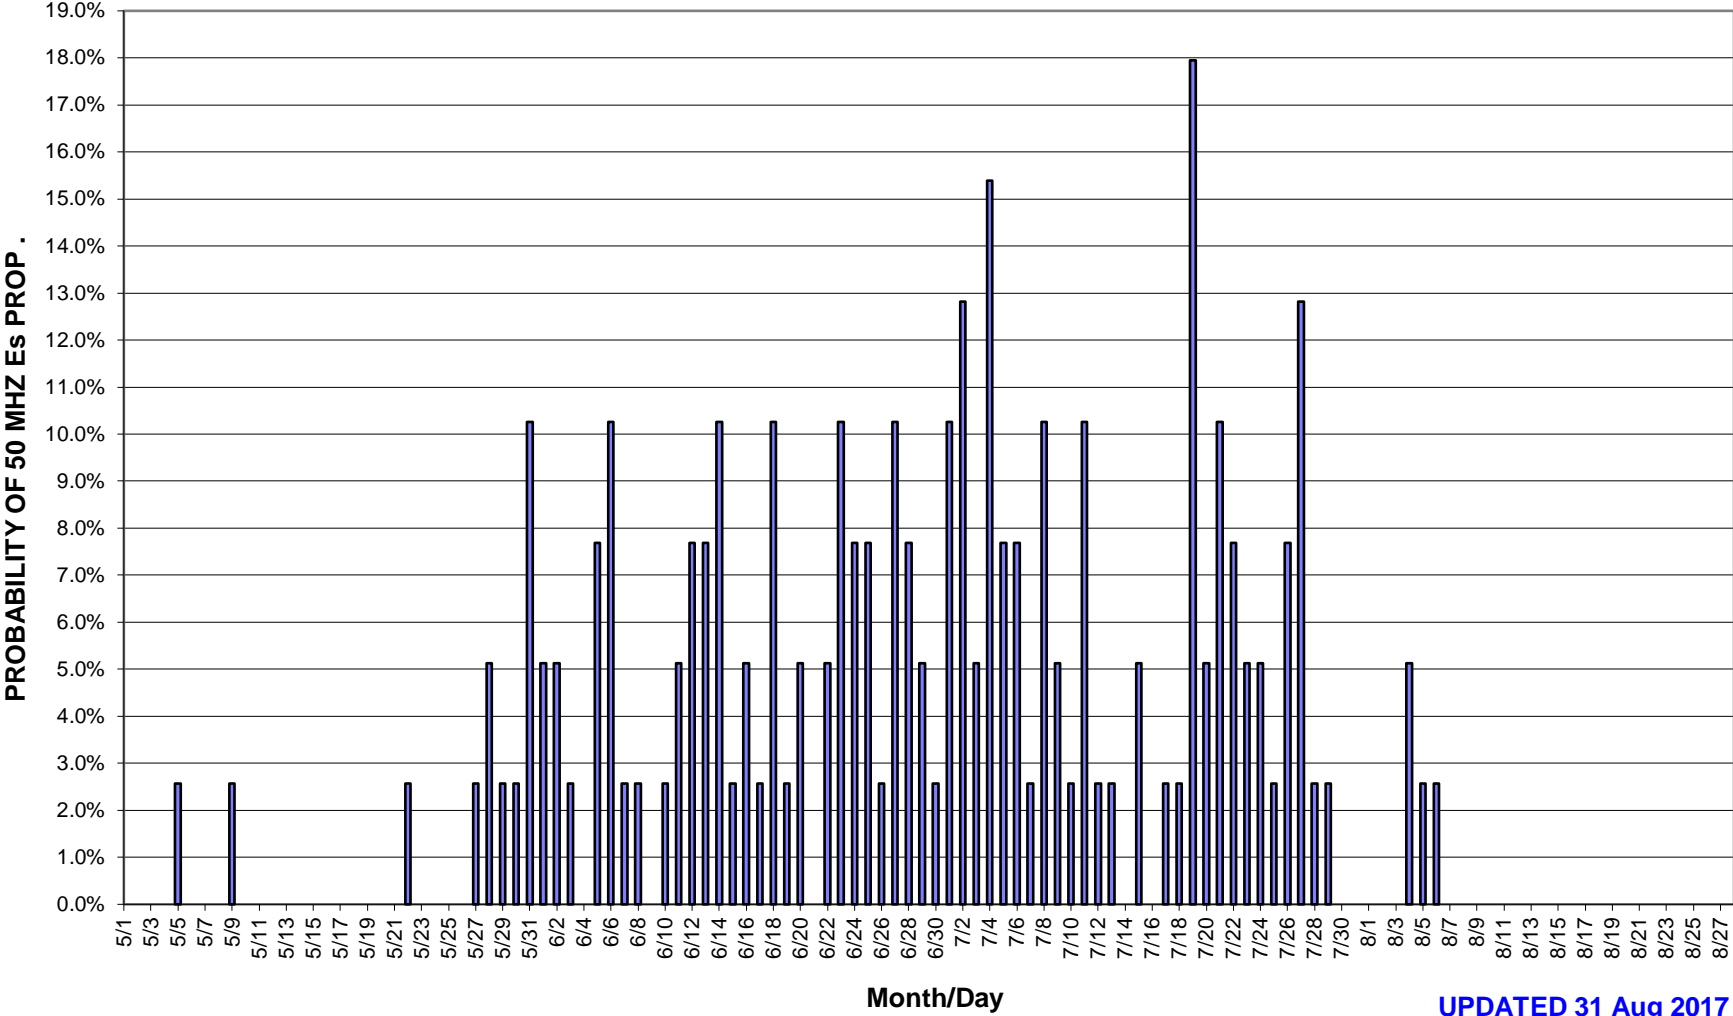

K6QXY (CM88ql) DAILY 50 MHZ JA and FAR EAST Es PATH DATA 1979 - PRESENT (149 Days)
Note: A 10% probability equates to once every 10 years for the particular date

UPDATED 31 Aug 2017