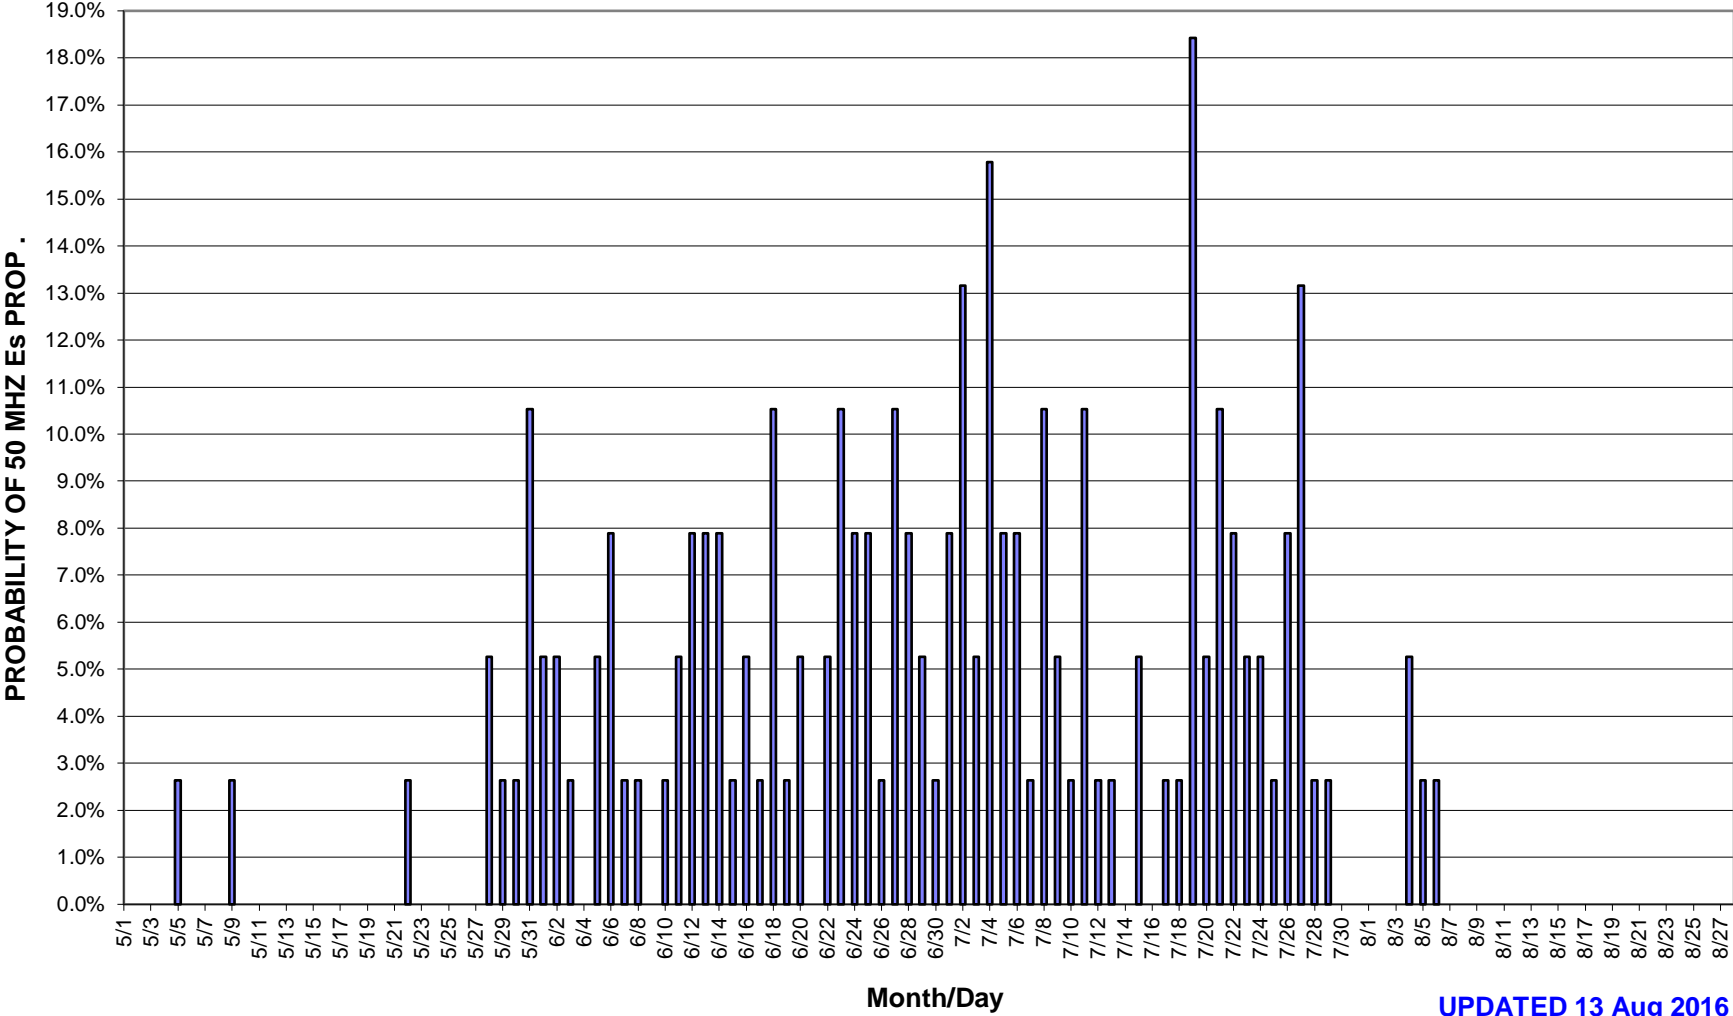

K6QXY (CM88ql) DAILY 50 MHZ JA+ Far East Es PATH DATA 1979 - PRESENT (144 Days)

Note: A 10% probability equates to once every 10 years for the particular date

UPDATED 13 Aug 2016