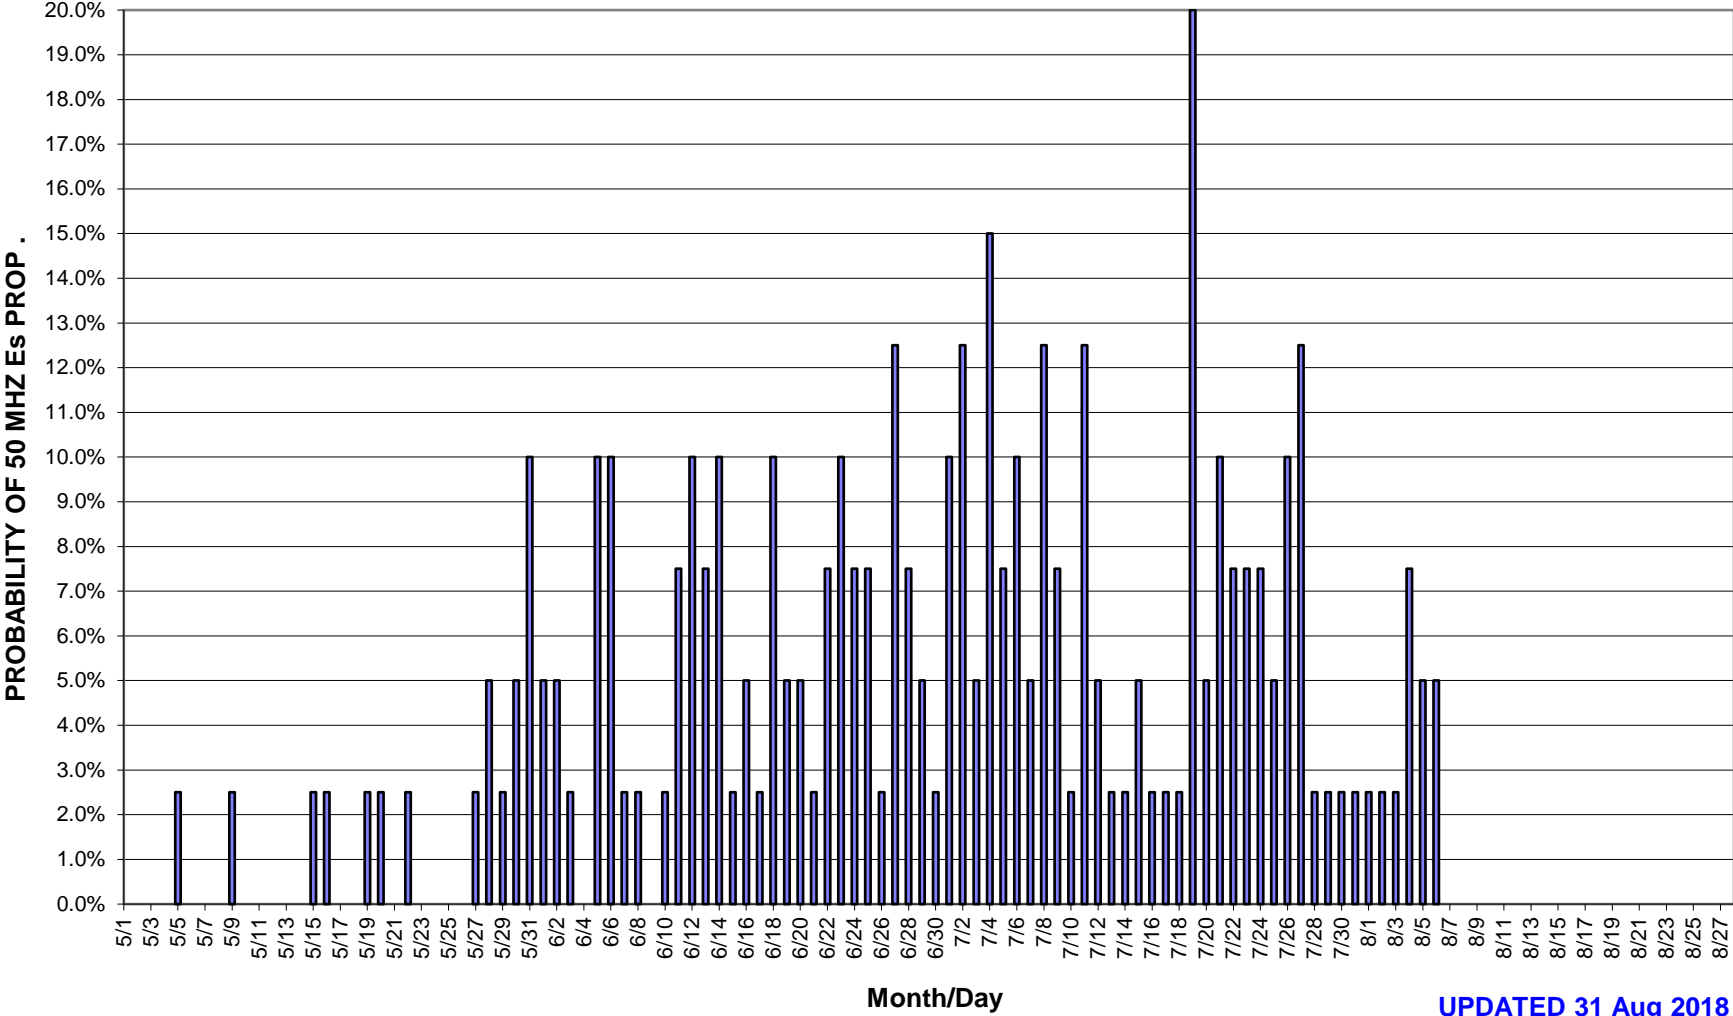

**K6QXY (CM88ql) DAILY 50 MHZ JA and FAR EAST Es PATH DATA 1979 - PRESENT (182 Days)**  
**Note: A 10% probability equates to once every 10 years for the particular date**

UPDATED 31 Aug 2018