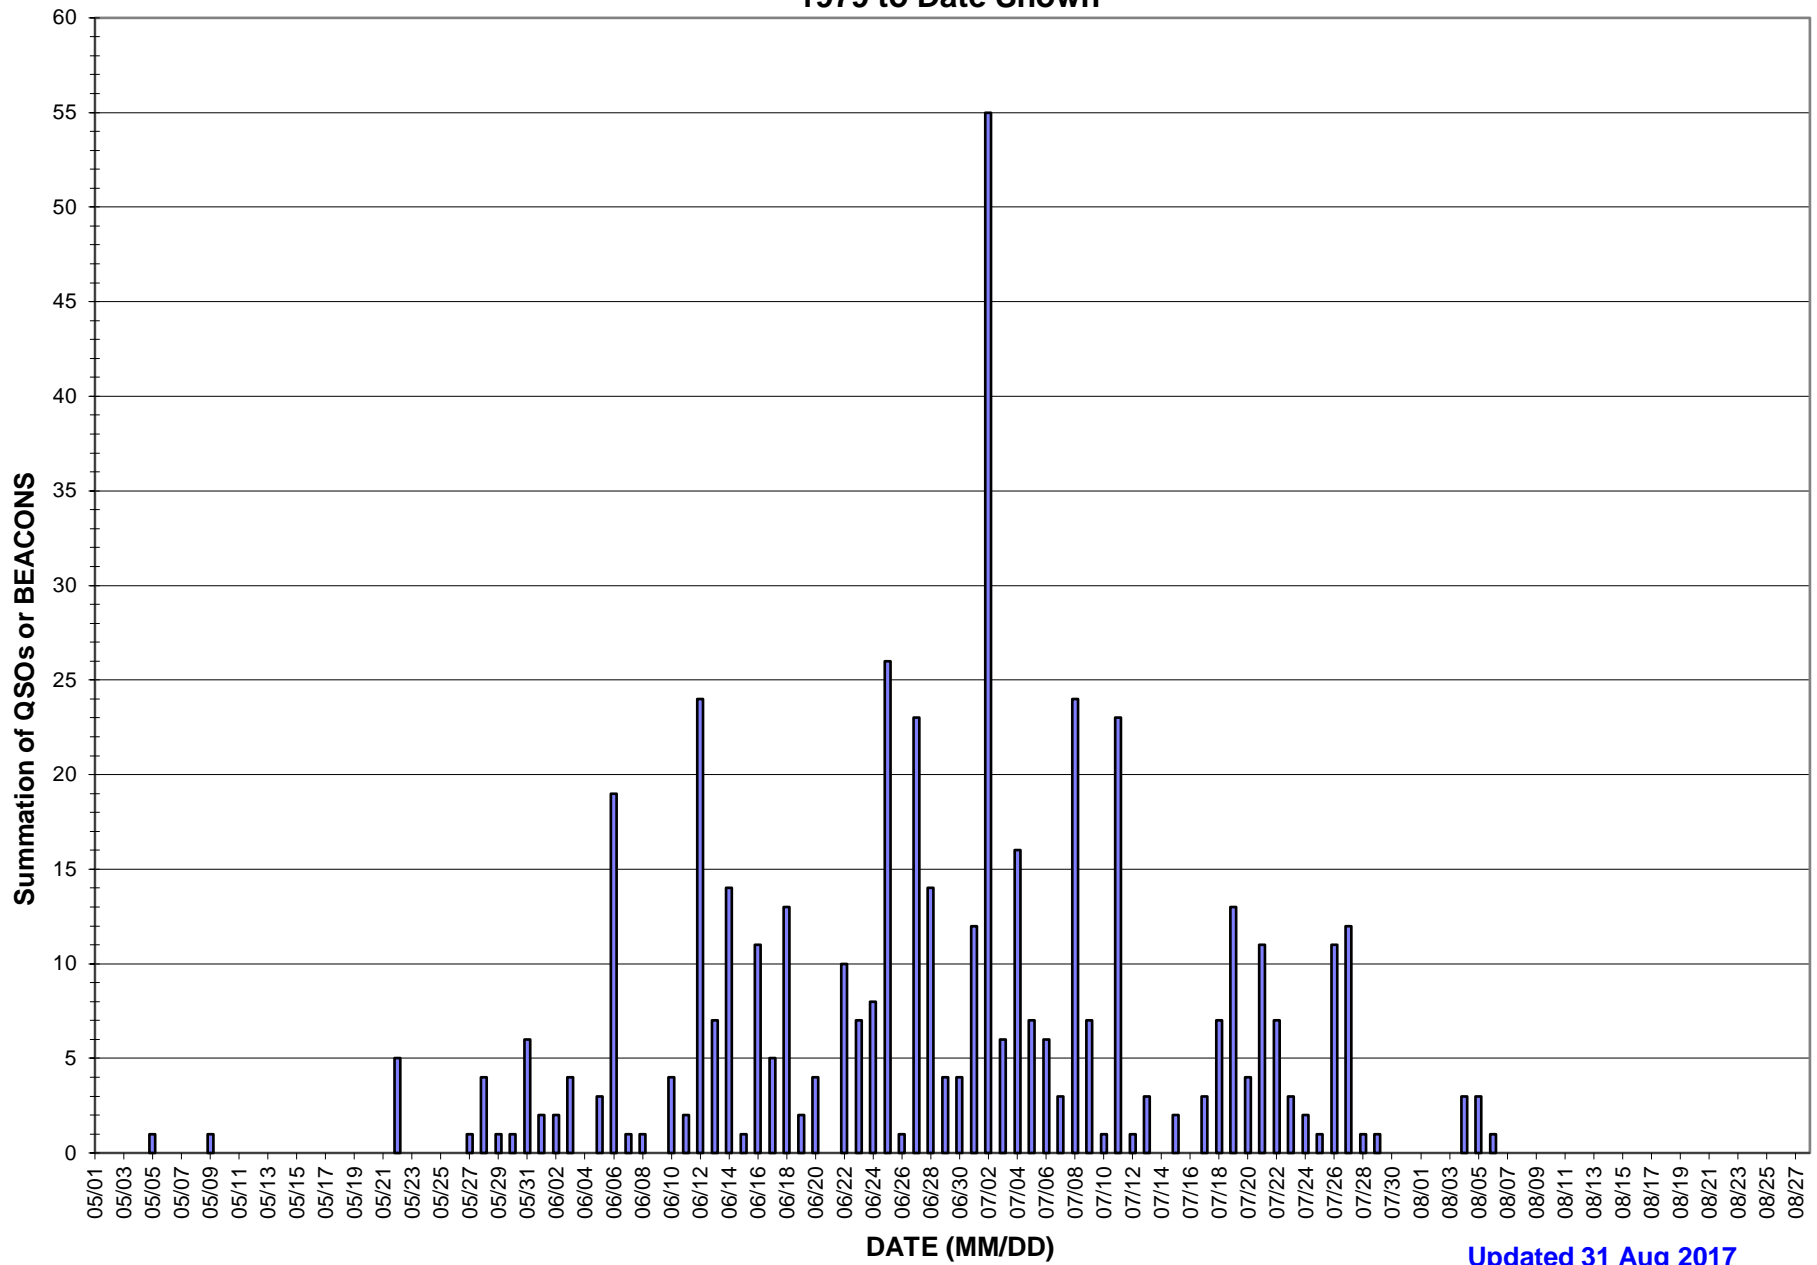

**INTENSITY- SUMMER 50 MHZ JA+ Other Far East Es paths - K6QXY (485 Data Points)  
1979 to Date Shown**

Updated 31 Aug 2017