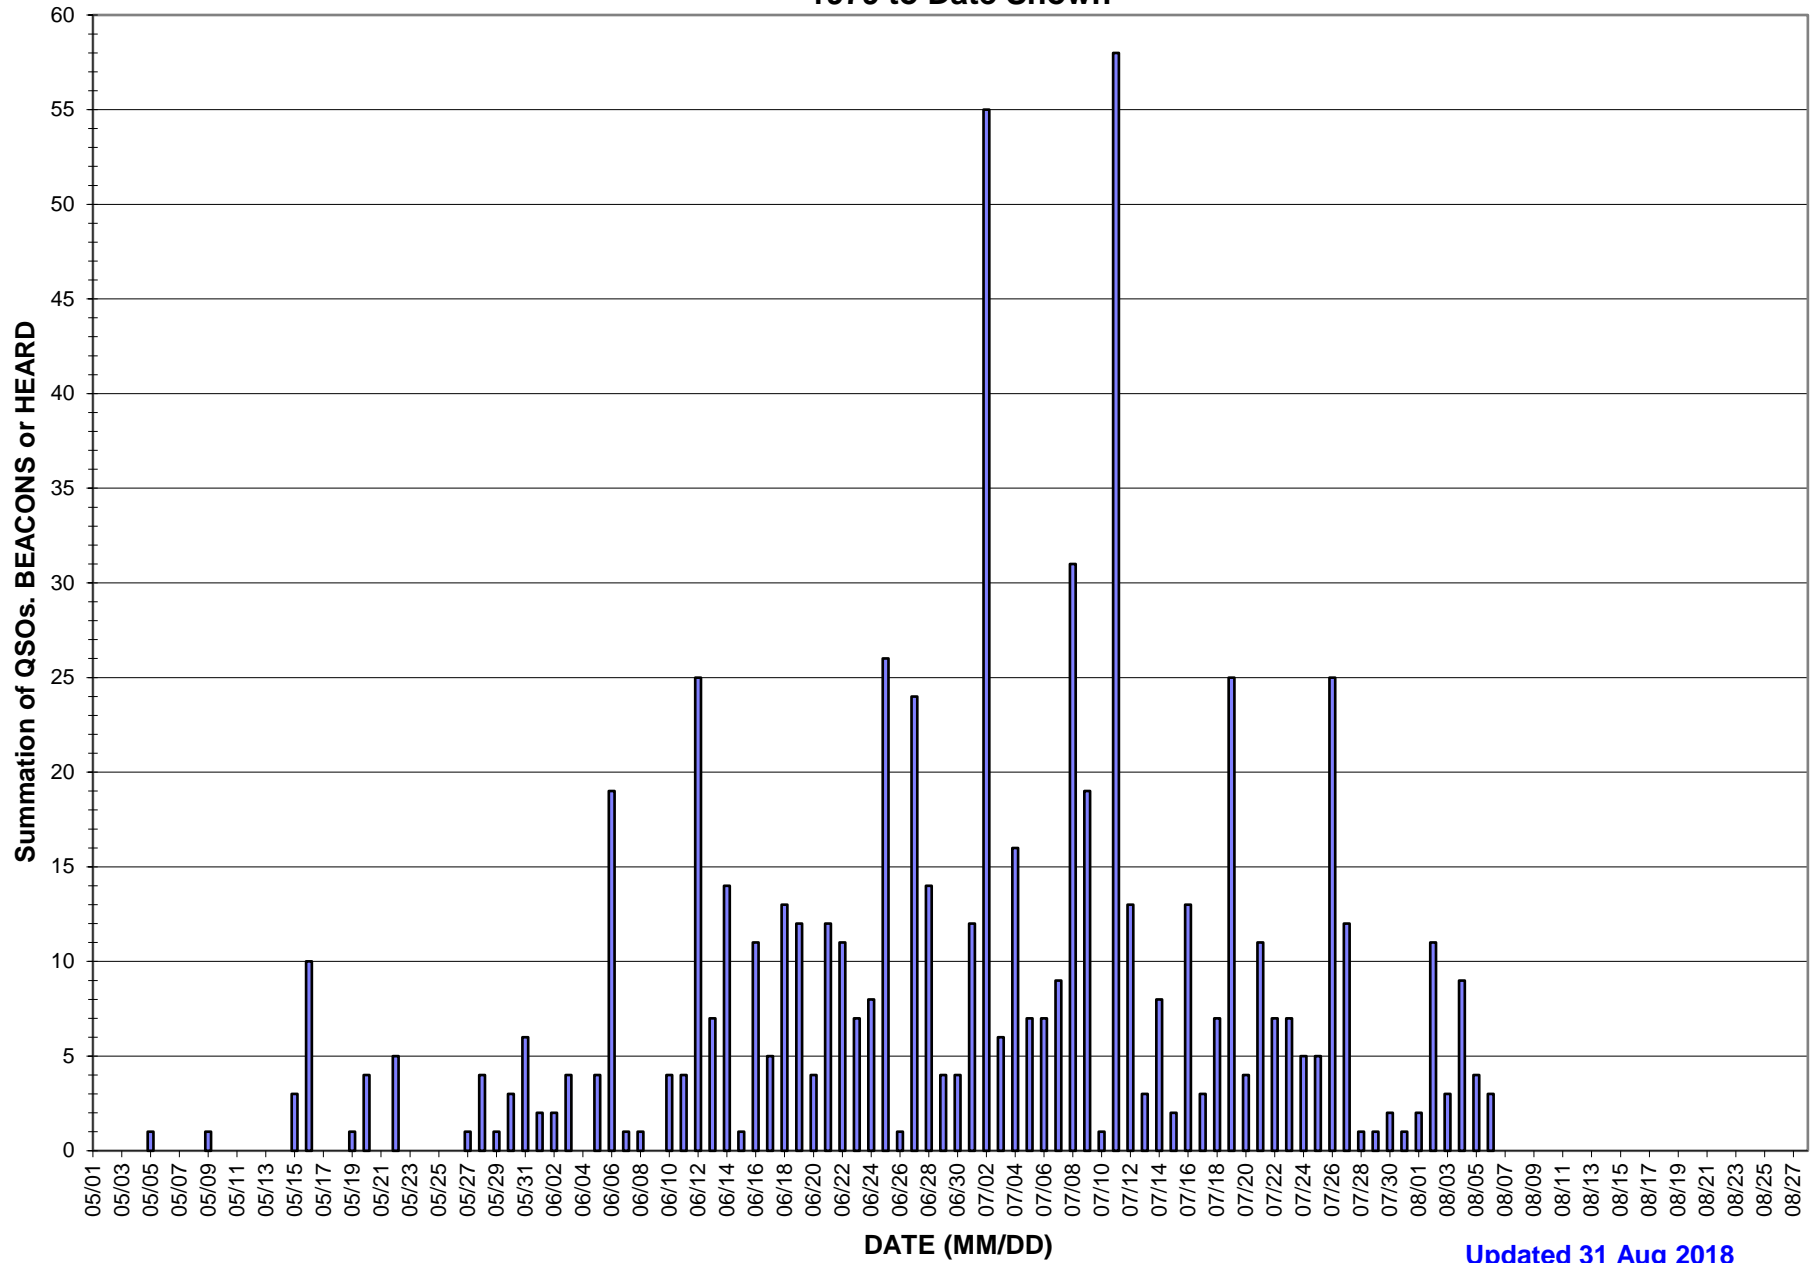

**INTENSITY- SUMMER 50 MHZ JA+ other FAR EAST Es paths - K6QXY (692 Data Points)
1979 to Date Shown**

Updated 31 Aug 2018