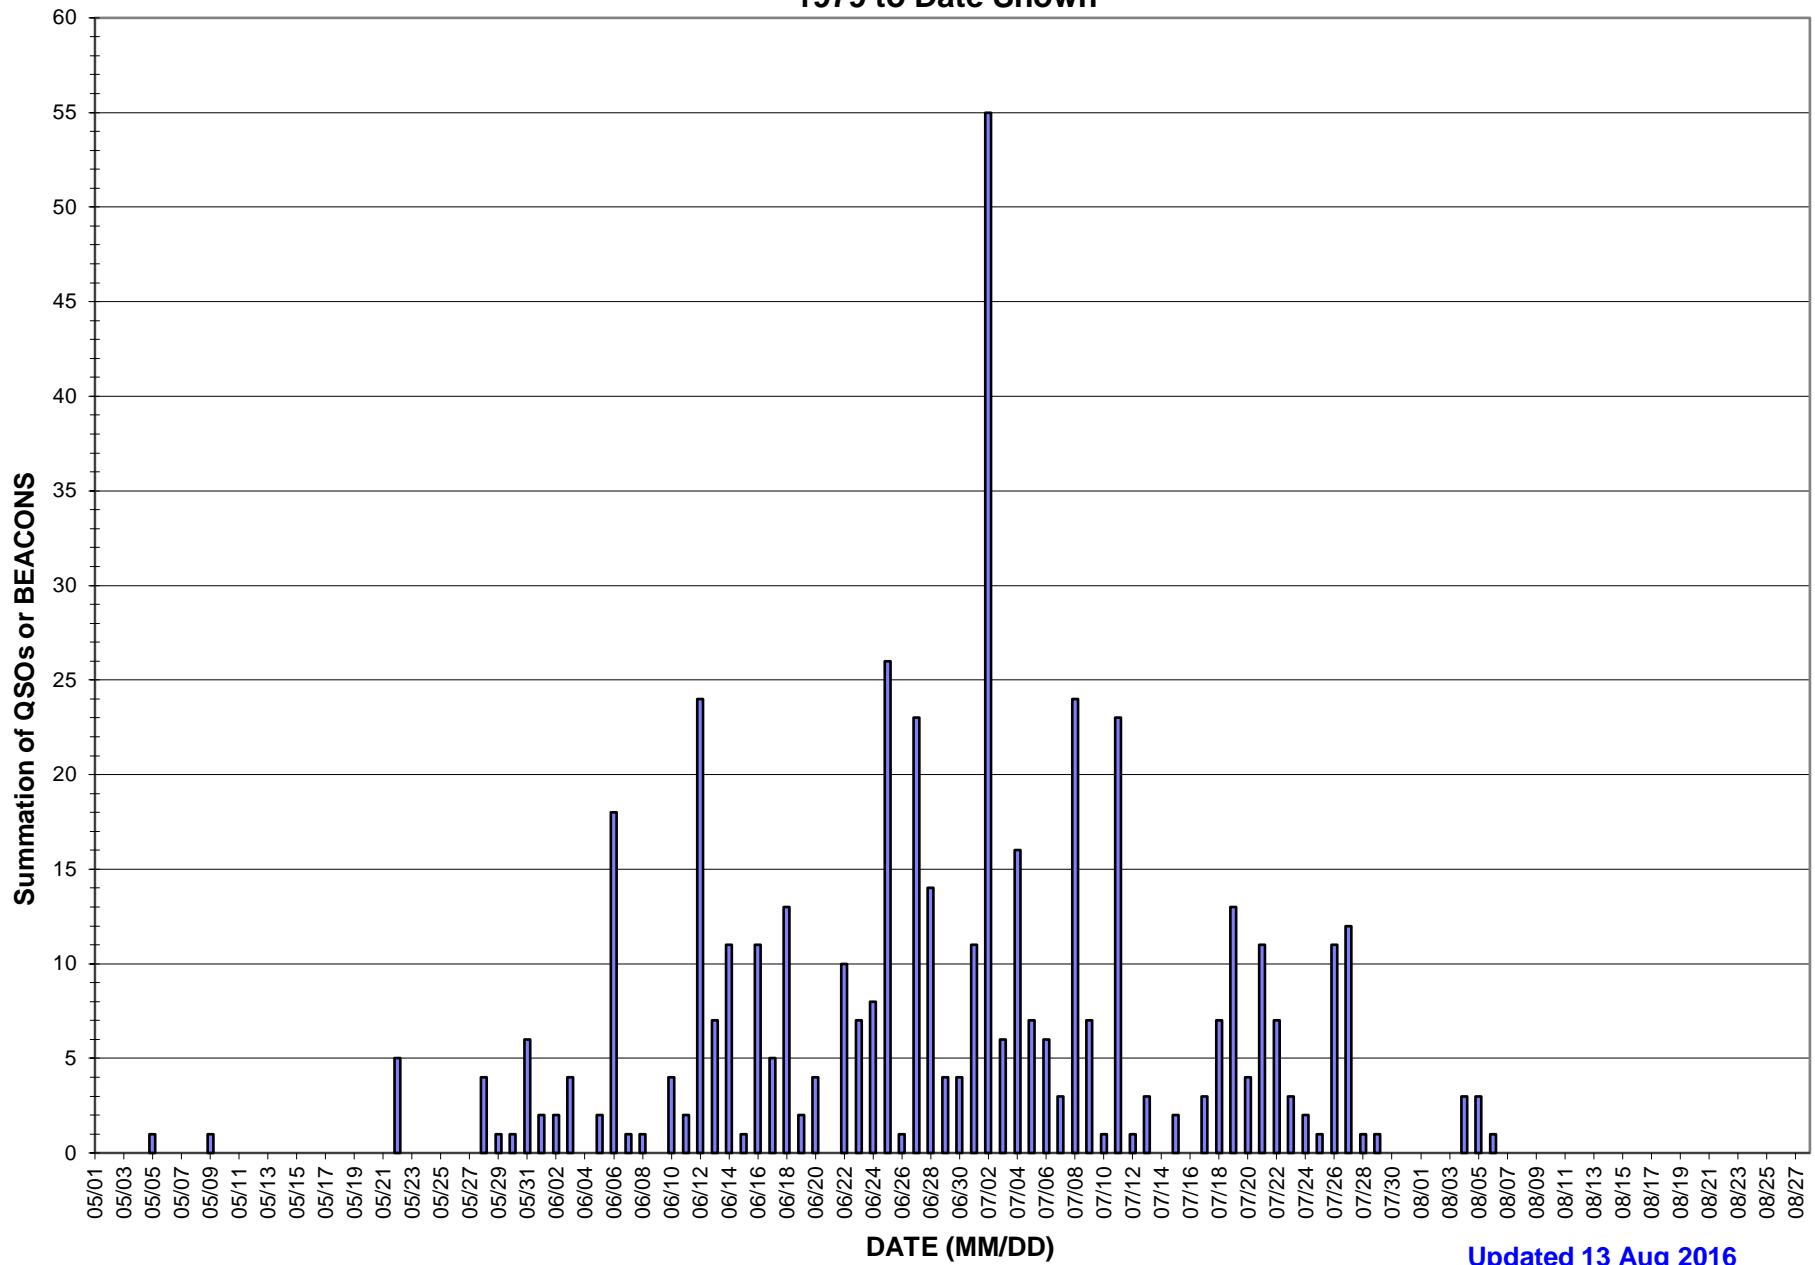

**INTENSITY- SUMMER 50 MHZ JA+ other Far East Es paths - K6QXY (478 Data Points)  
1979 to Date Shown**

Updated 13 Aug 2016