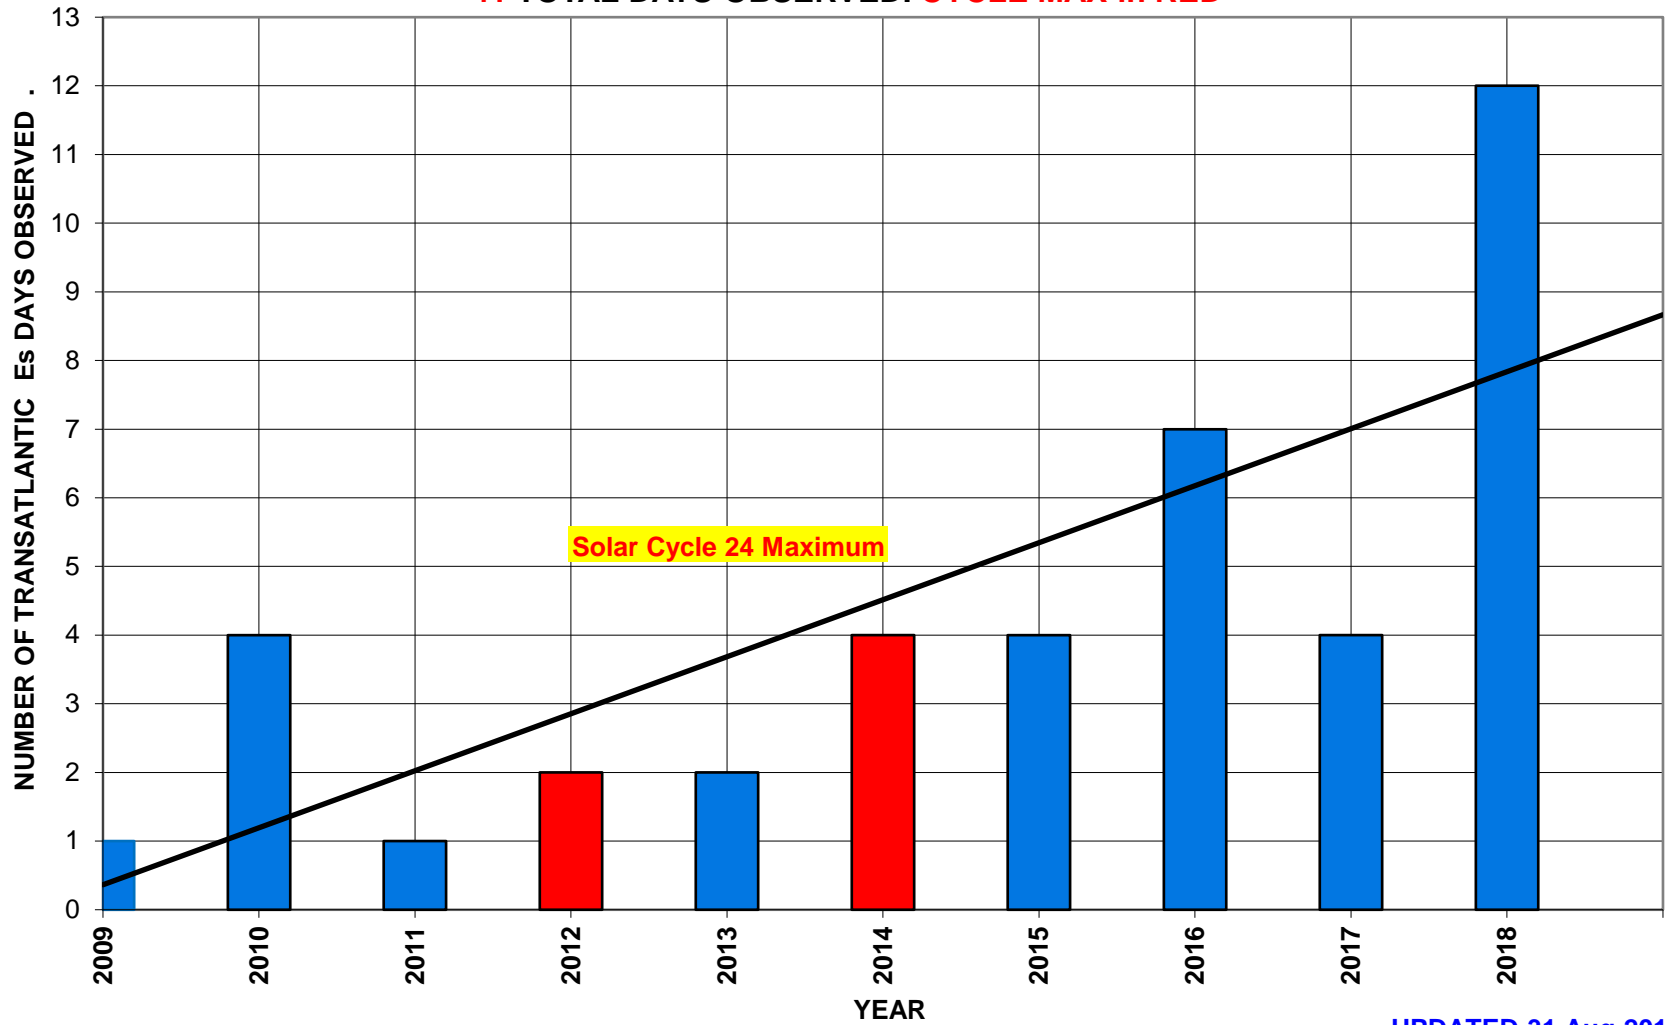

**K6QXY (CM88ql) 50 MHZ SUMMER Europe, W. Asia & N. Africa Es DAYS OPEN BY YEAR**

**Note: WSJT DETECTIONS  $\geq$  -10 dB are COUNTED starting in YEAR 2018**

**41 TOTAL DAYS OBSERVED. CYCLE MAX in RED**