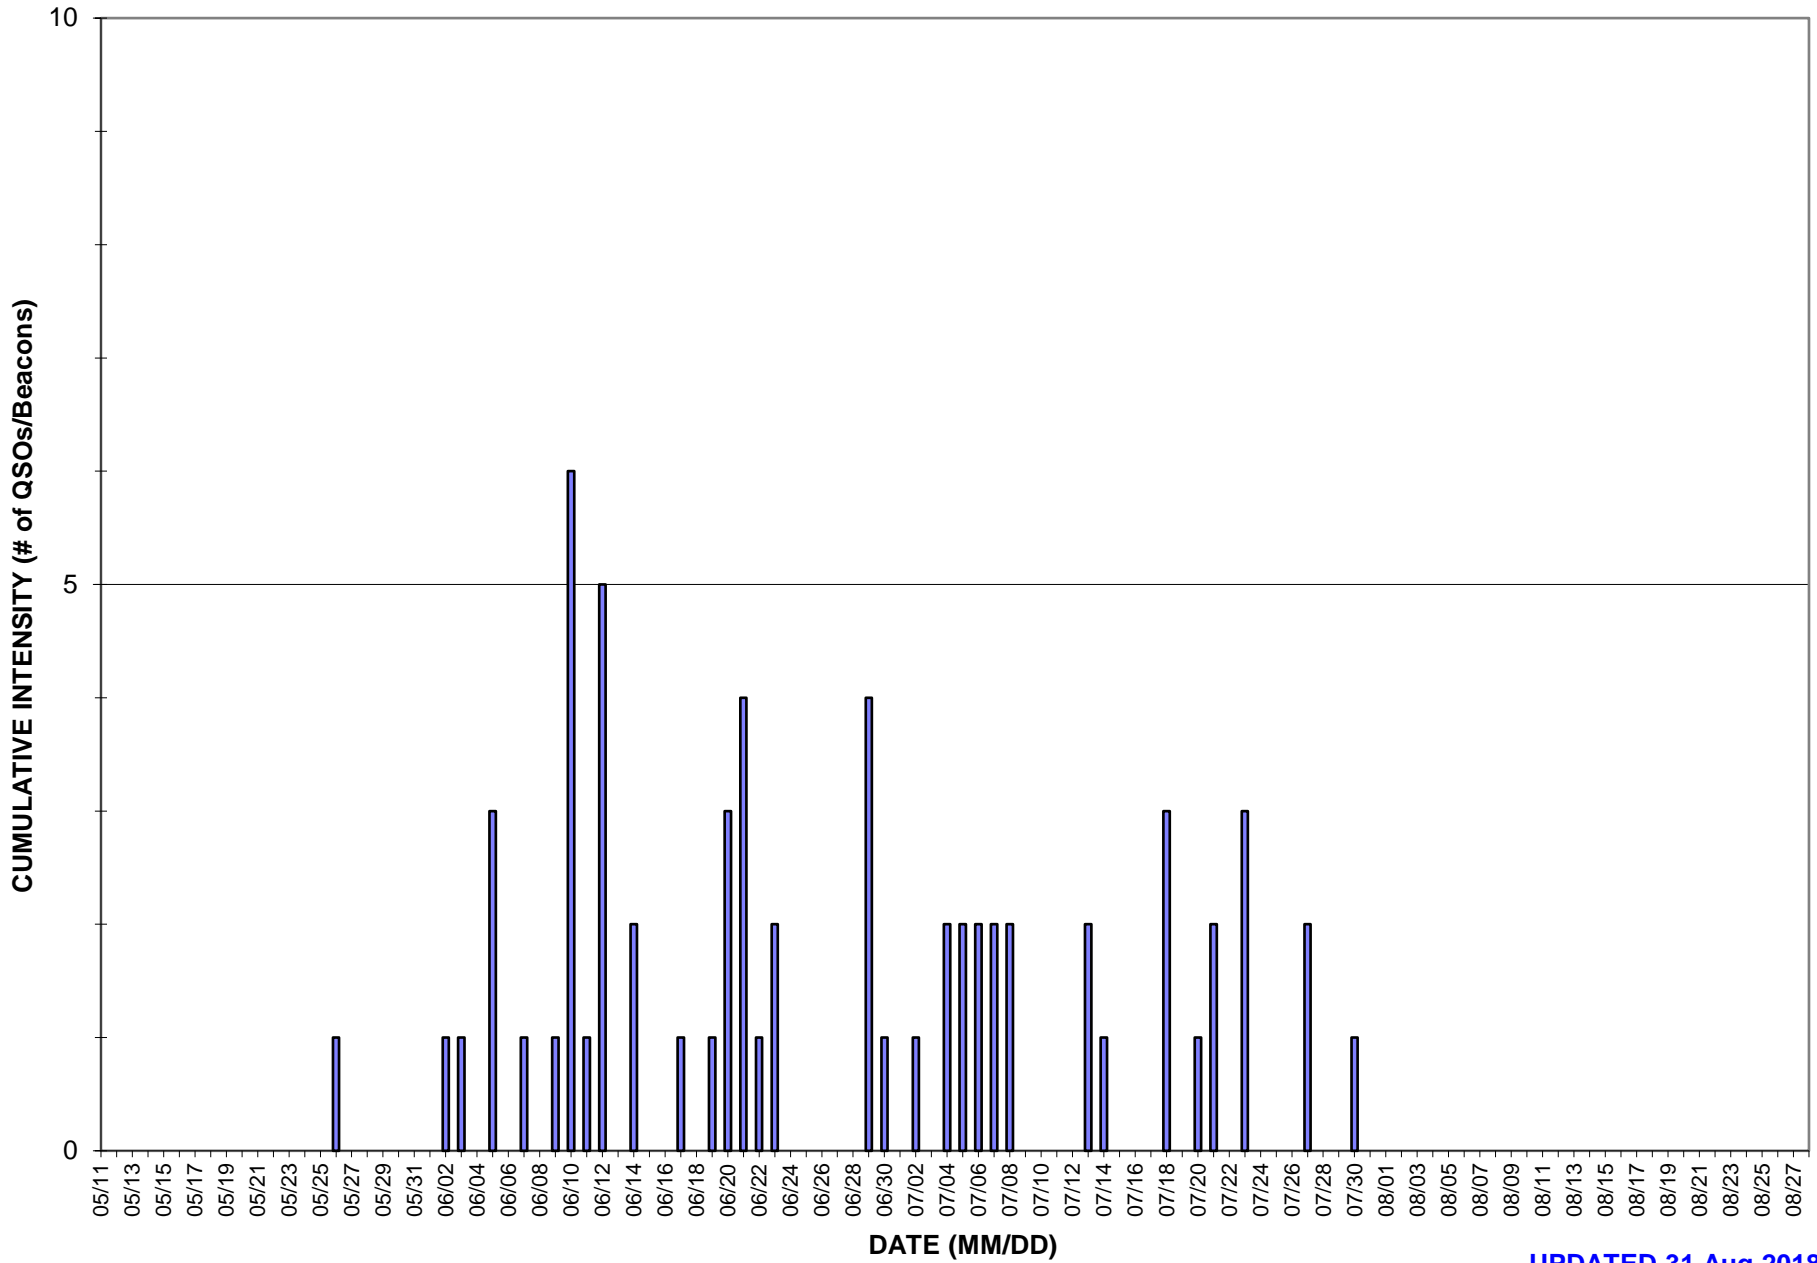

K6QXY Transatlantic 50Mhz Es Paths
65 SUMMER 50 MHZ Europe, N.Afr & W.Asia Es Heard + QSO Data Points - K6QXY CM88ql

UPDATED 31 Aug 2018