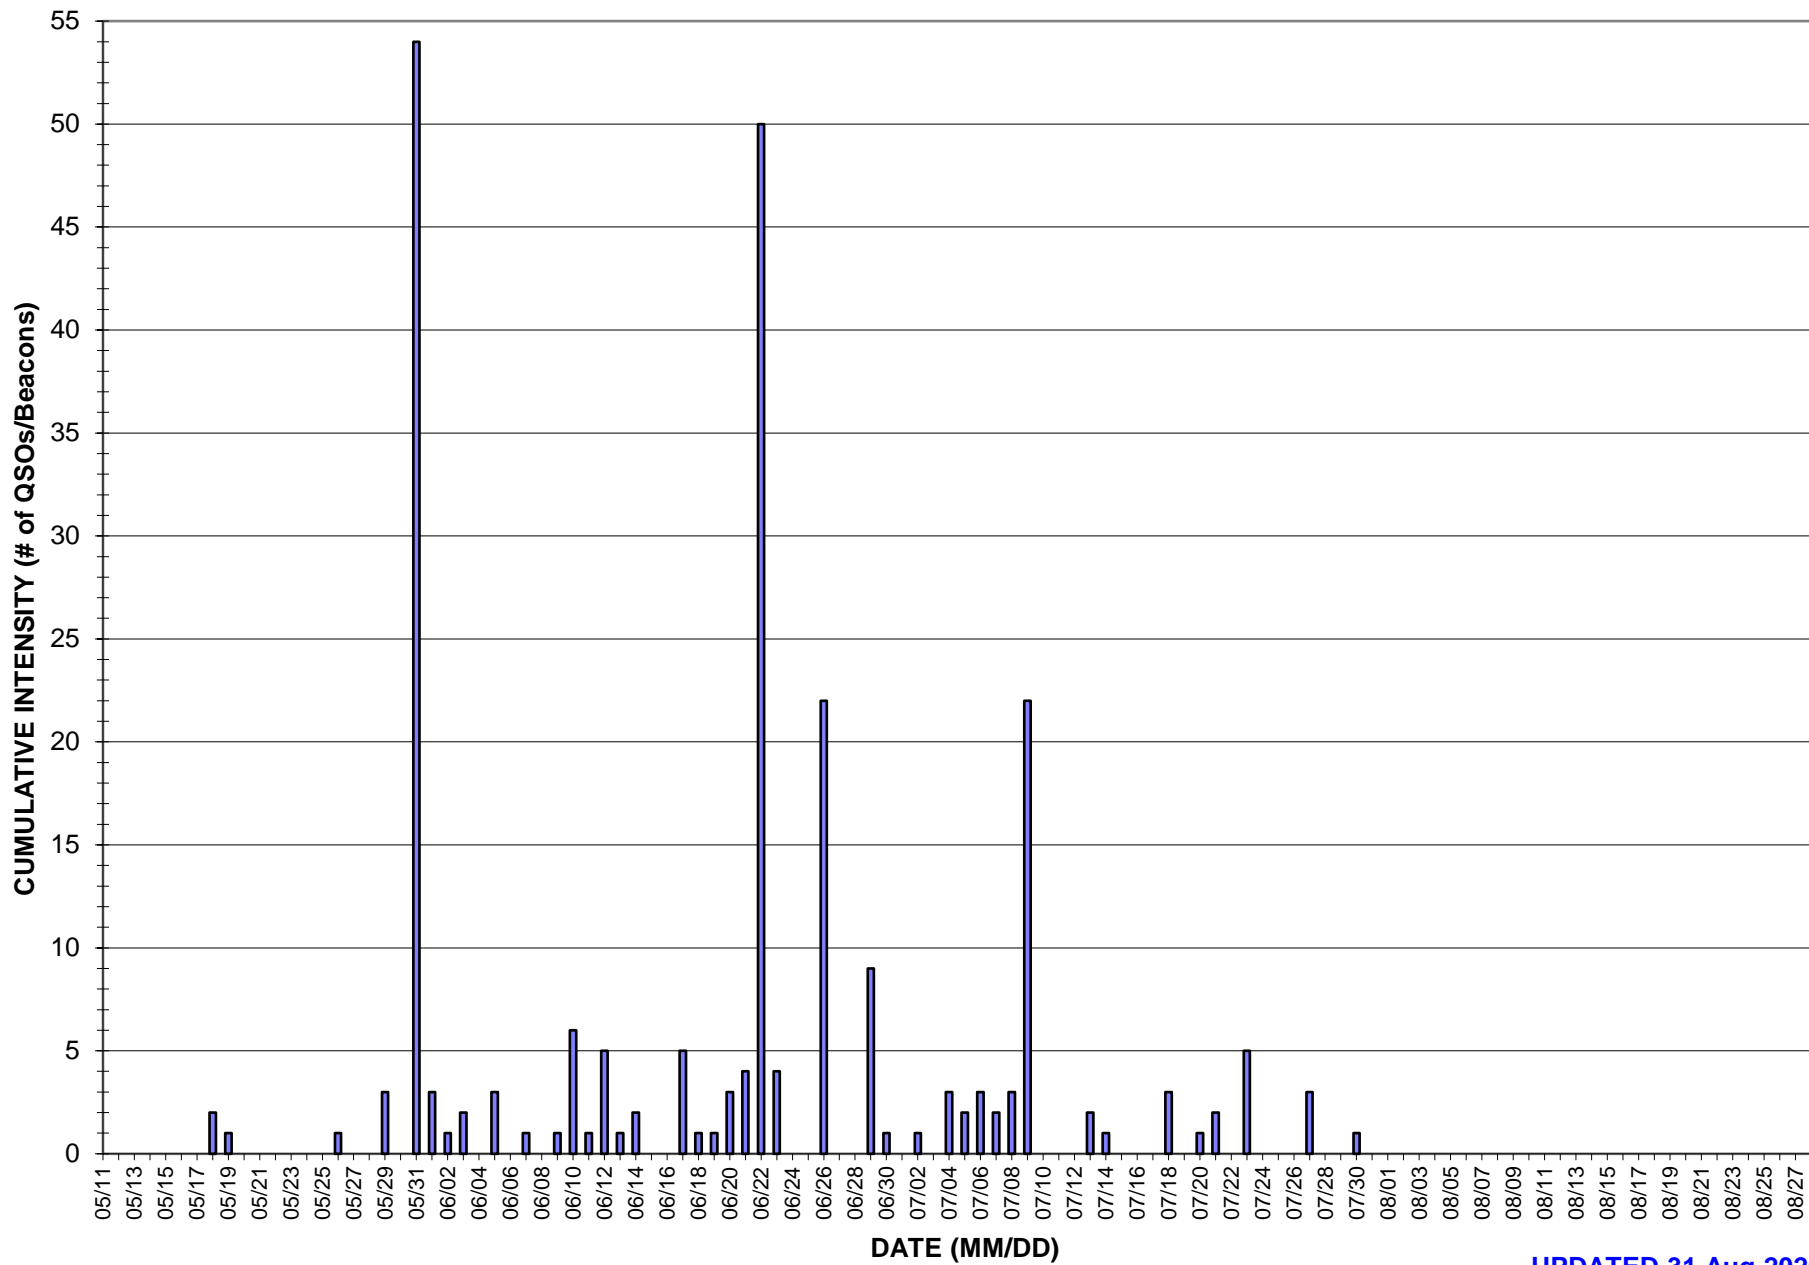

K6QXY Transatlantic 50Mhz Es Paths
241 SUMMER 50 MHZ Europe, N.Afr & W.Asia Es Heard + QSO Data Points - K6QXY CM88ql

UPDATED 31 Aug 2020