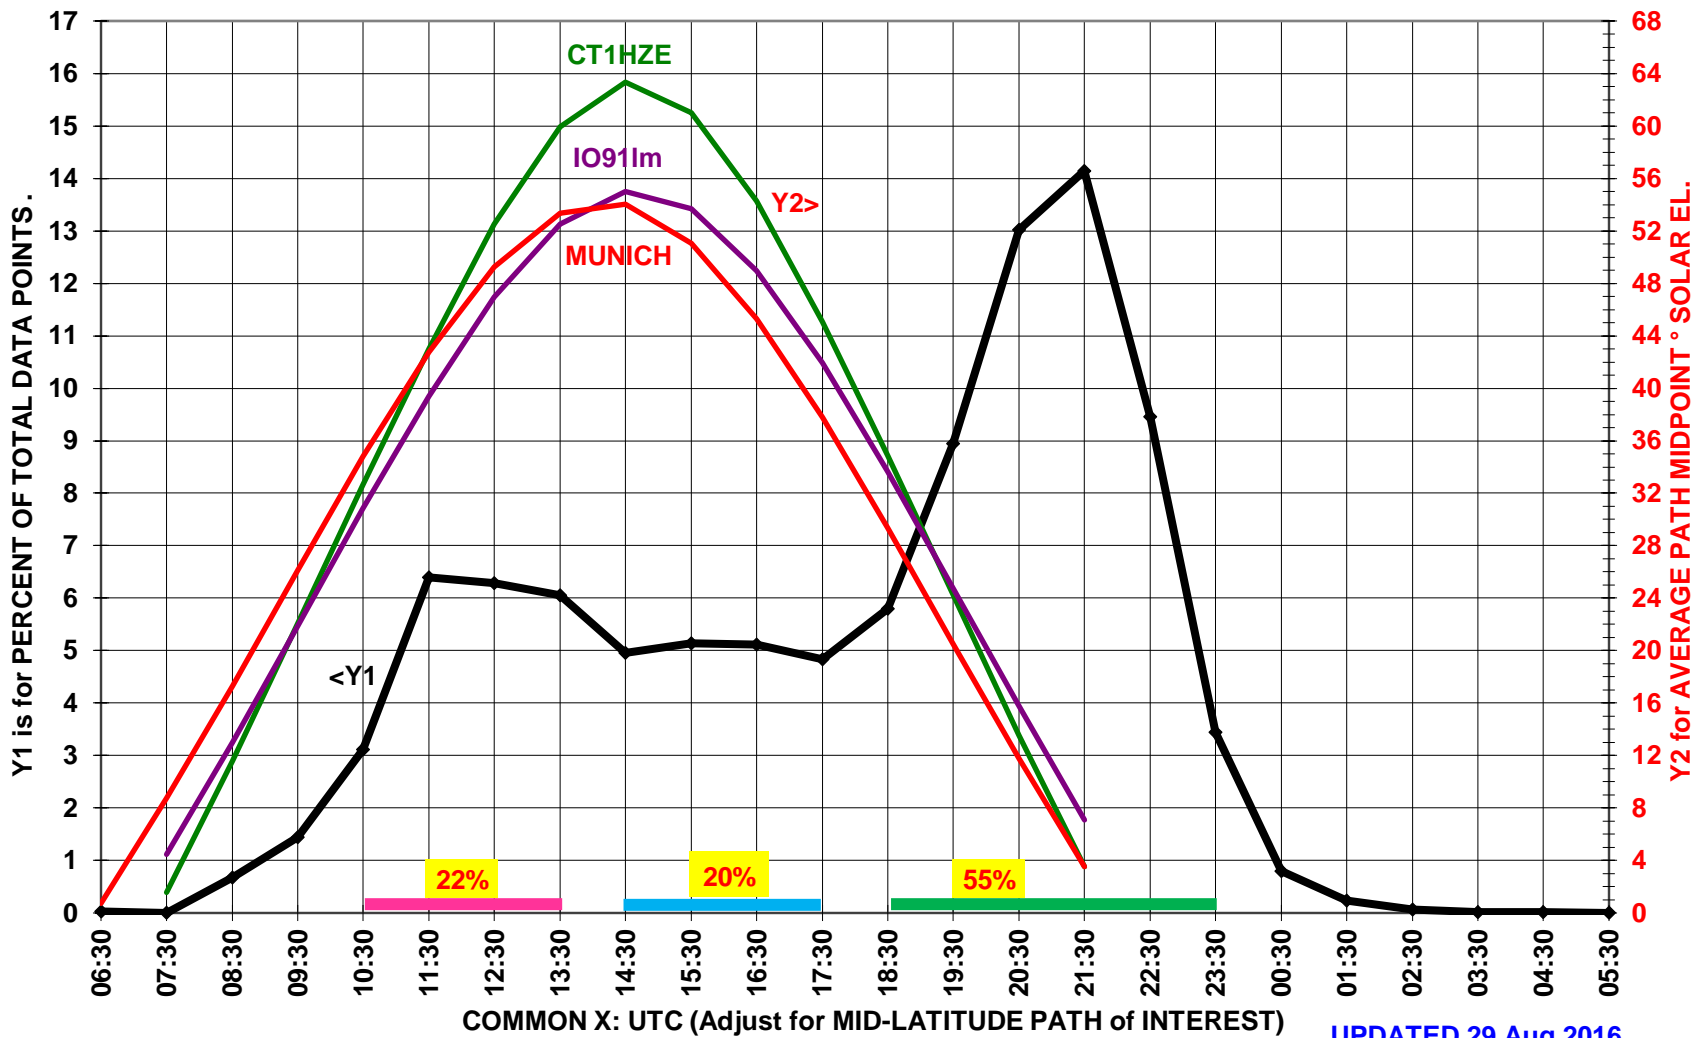

Figure 5

K1SIX/WA1OUB (FN43ad)- 6,639 6 METER TRANSATLANTIC Es QSOs + Heard SINCE 1982
 Color Coded Solar Elevations are only shown for the midpoints of 3 targeted paths
 Based upon personal & MUTUAL availability only and not 24/7 monitoring.

UPDATED 29 Aug 2016