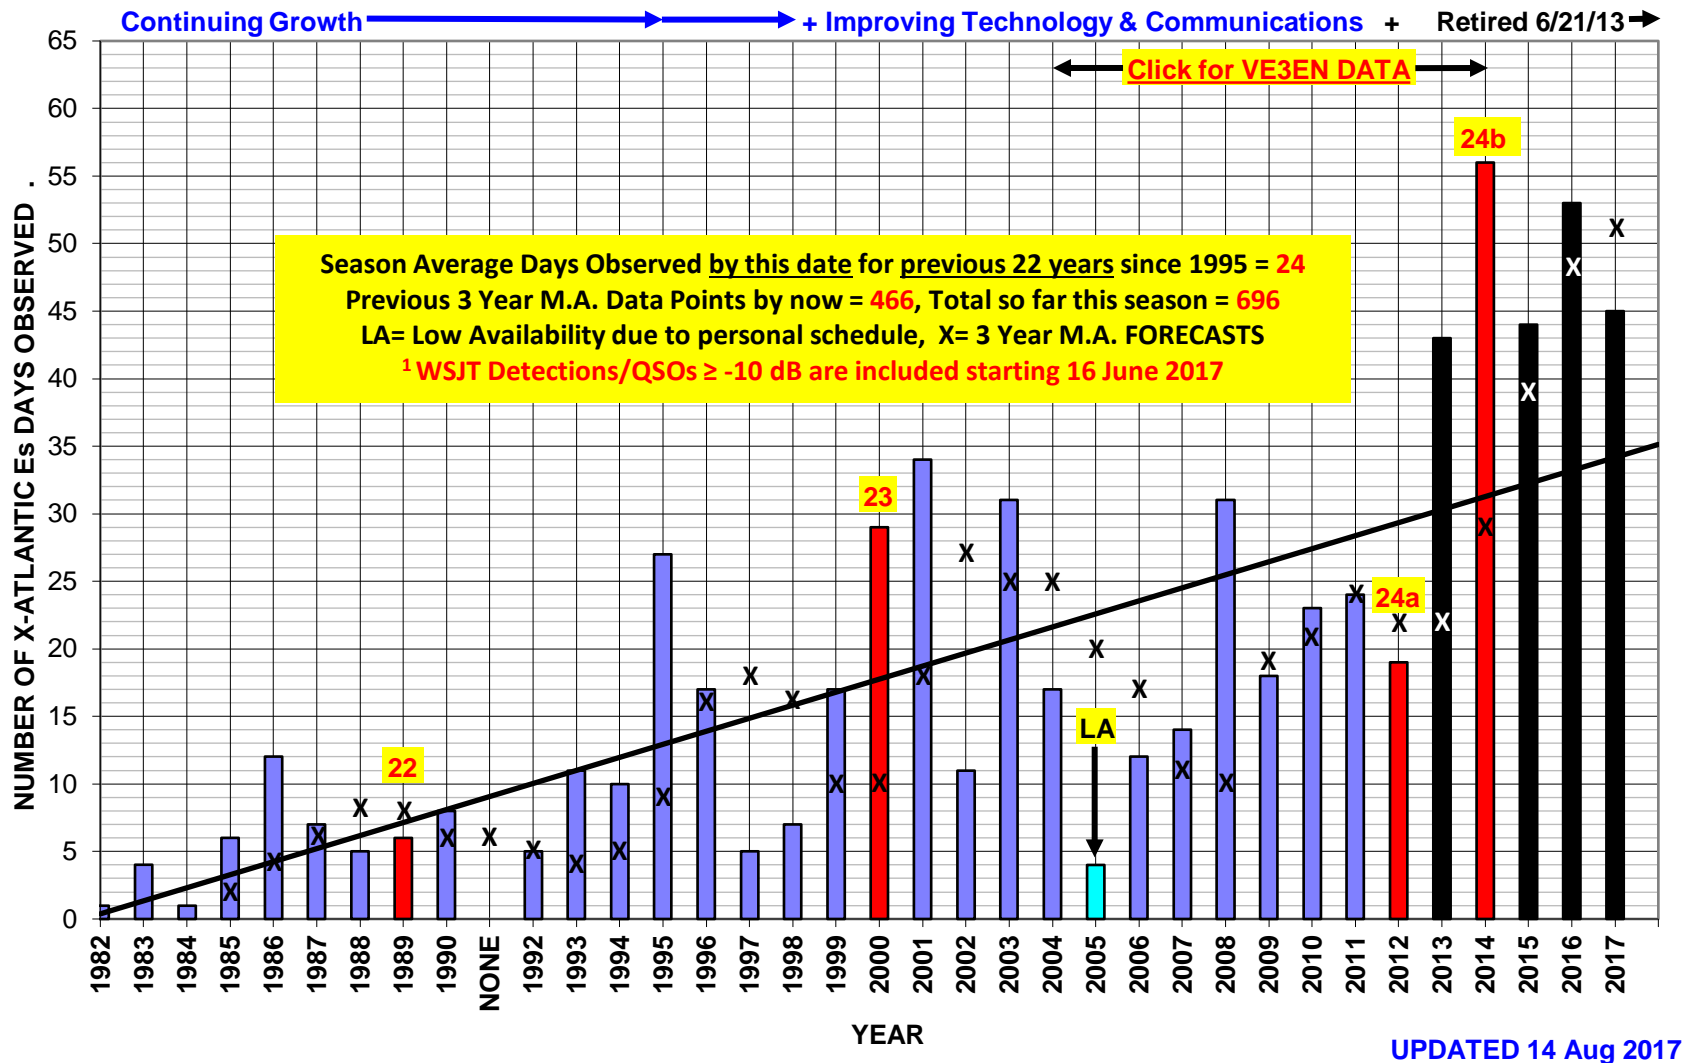

Figure 1a

K1SIX/WA1OUB (FN43ad) 50 MHZ SUMMER Es TRANSATLANTIC DAYS DETECTED BY YEAR
657 TOTAL SSB/CW¹ DAYS OBSERVED. 1991 LOGS NOT AVAILABLE. CYCLE MAX in RED.

Click on VE3EN DATA to view Kevin's results