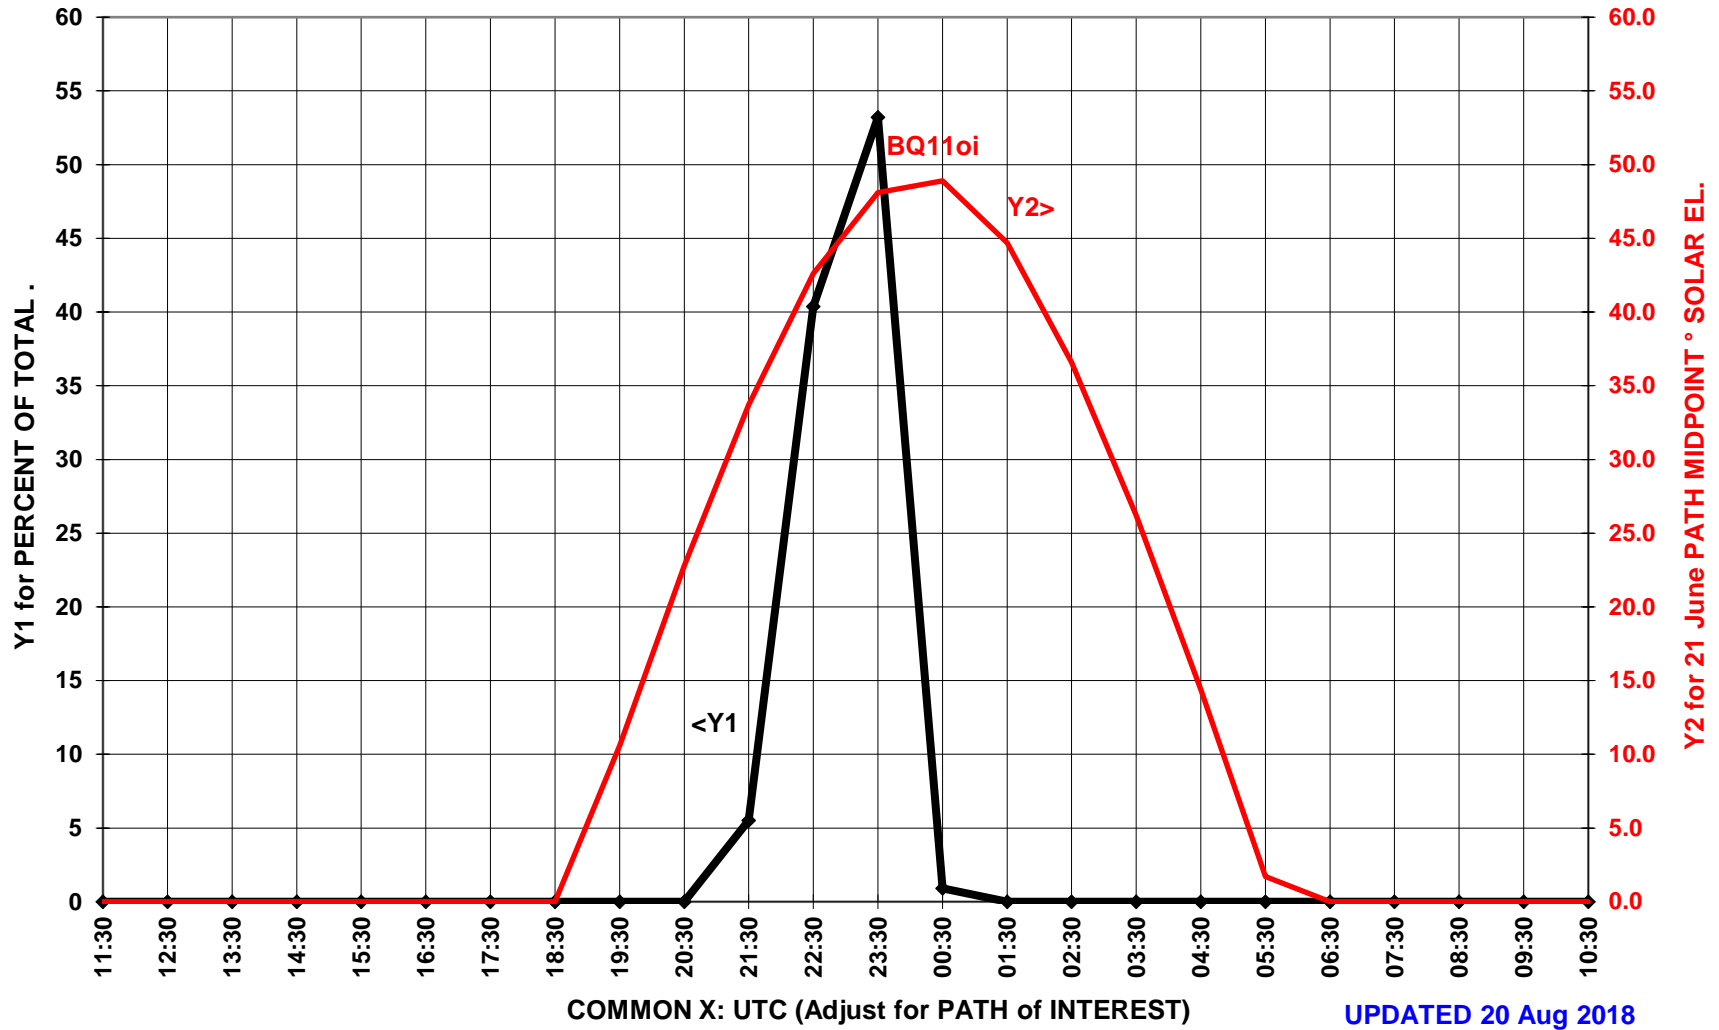

K1SIX Far East Es Diurnal

K1SIX (FN43ad)- **109** 6 METER Far East CW & WSJT Es QSOs + Heard SINCE 2010
Color Coded Solar Elevation is shown for the mid point of the PM95uq path

UPDATED 20 Aug 2018