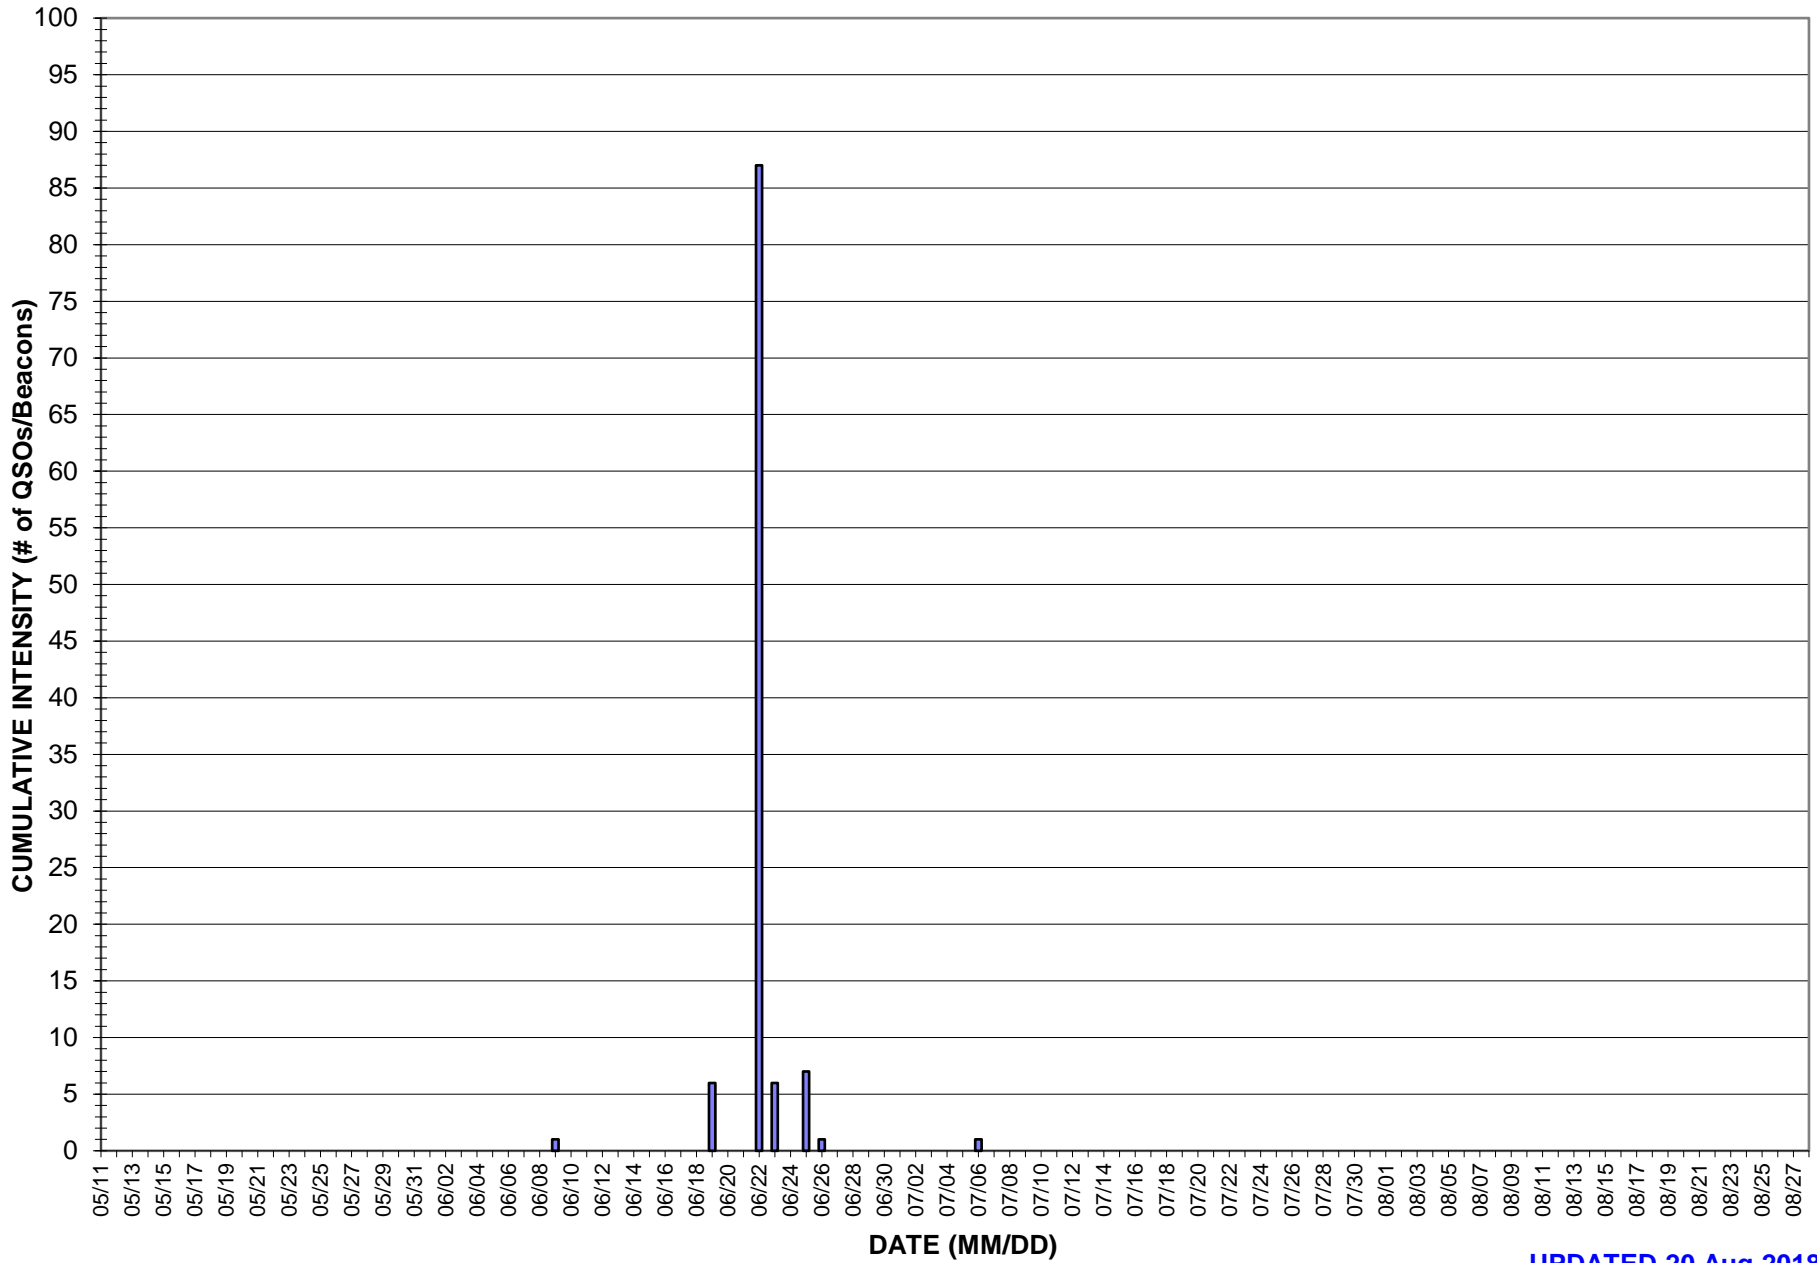

K1SIX Far East 50Mhz Es Paths
109 SUMMER 50 MHZ FAR EAST Es Heard + QSO Data Points - K1SIX FN43ad

UPDATED 20 Aug 2018

K1SIX Cumulative Opening Intensity by Date 2010 - present