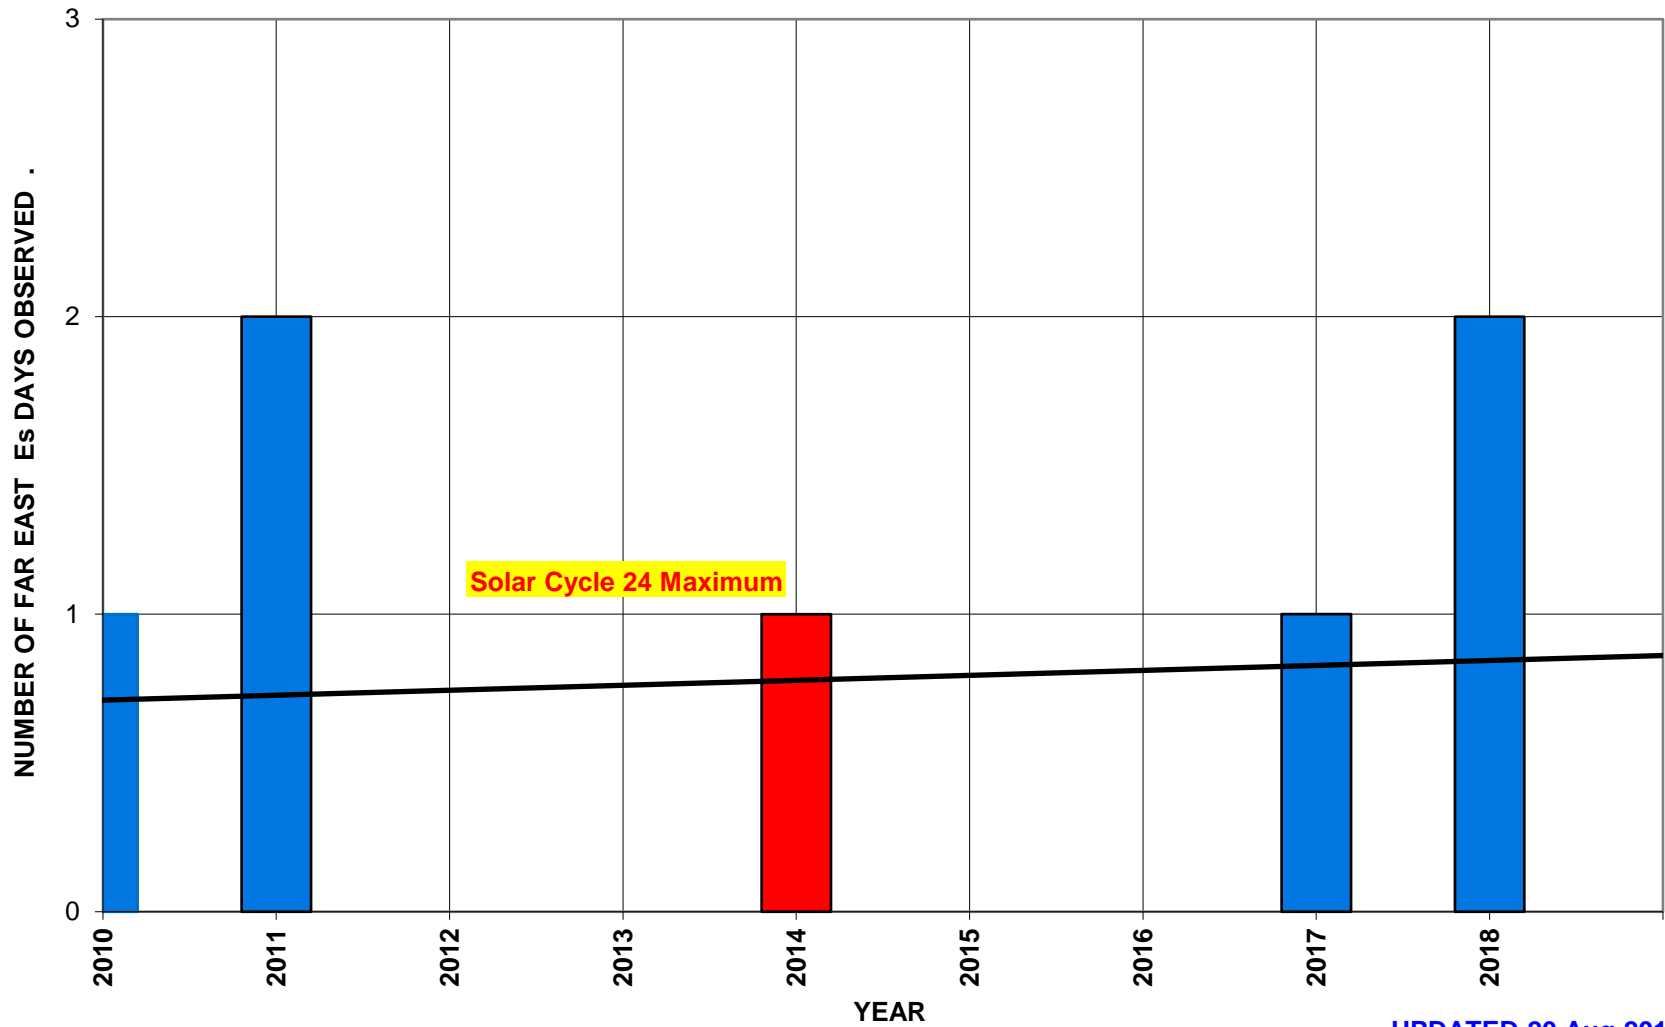

K1SIX (FN43ad) 50 MHZ SUMMER Far East Es DAYS OPEN BY YEAR
7 TOTAL DAYS OBSERVED. CYCLE MAX in RED

UPDATED 20 Aug 2018