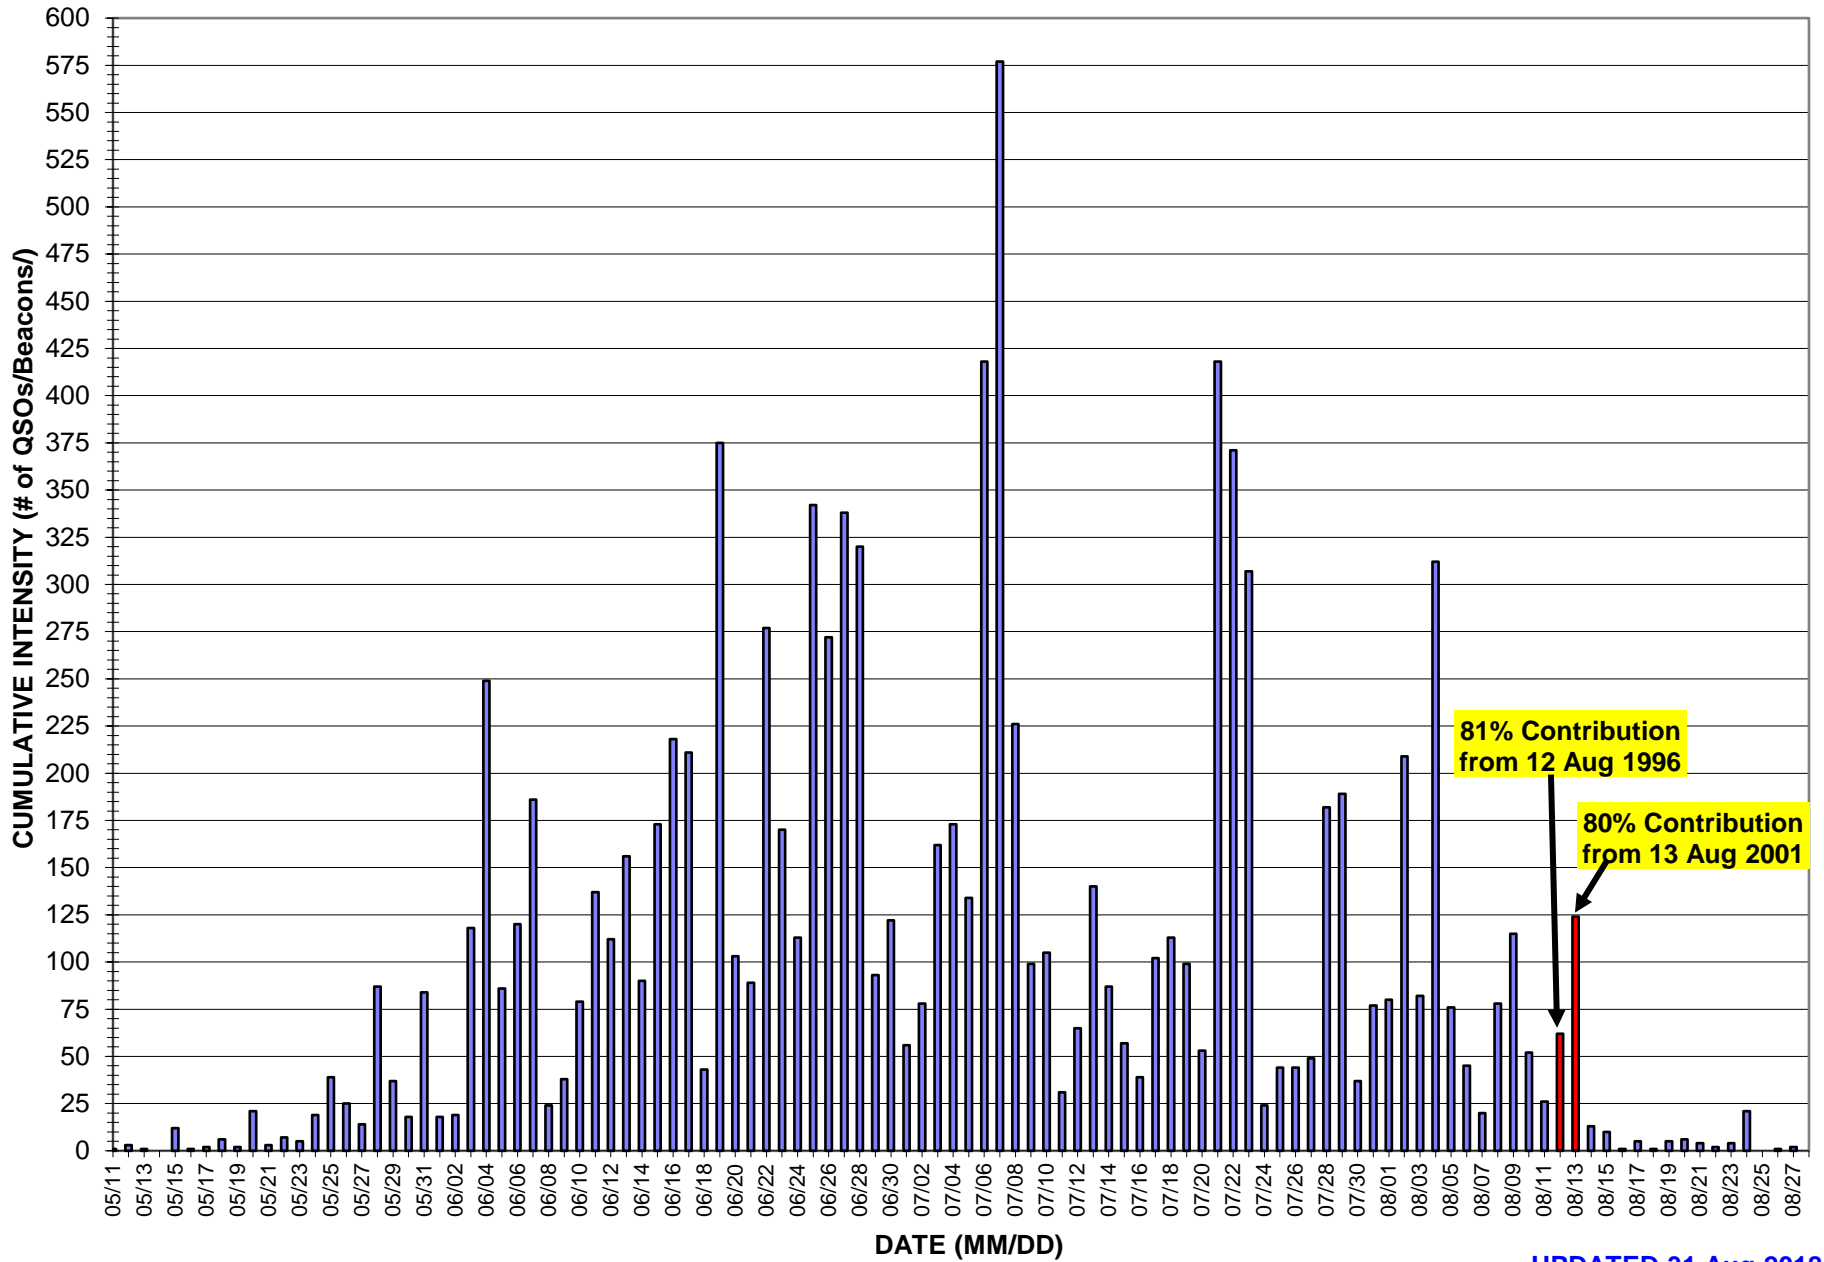

Figure 2A
11,003 SUMMER 50 MHZ TRANSATLANTIC Es Heard + QSO Data Points - K1SIX/WA1OUB FN43ad

UPDATED 31 Aug 2018

K1SIX Cumulative Opening Intensity by Date 1982 - present