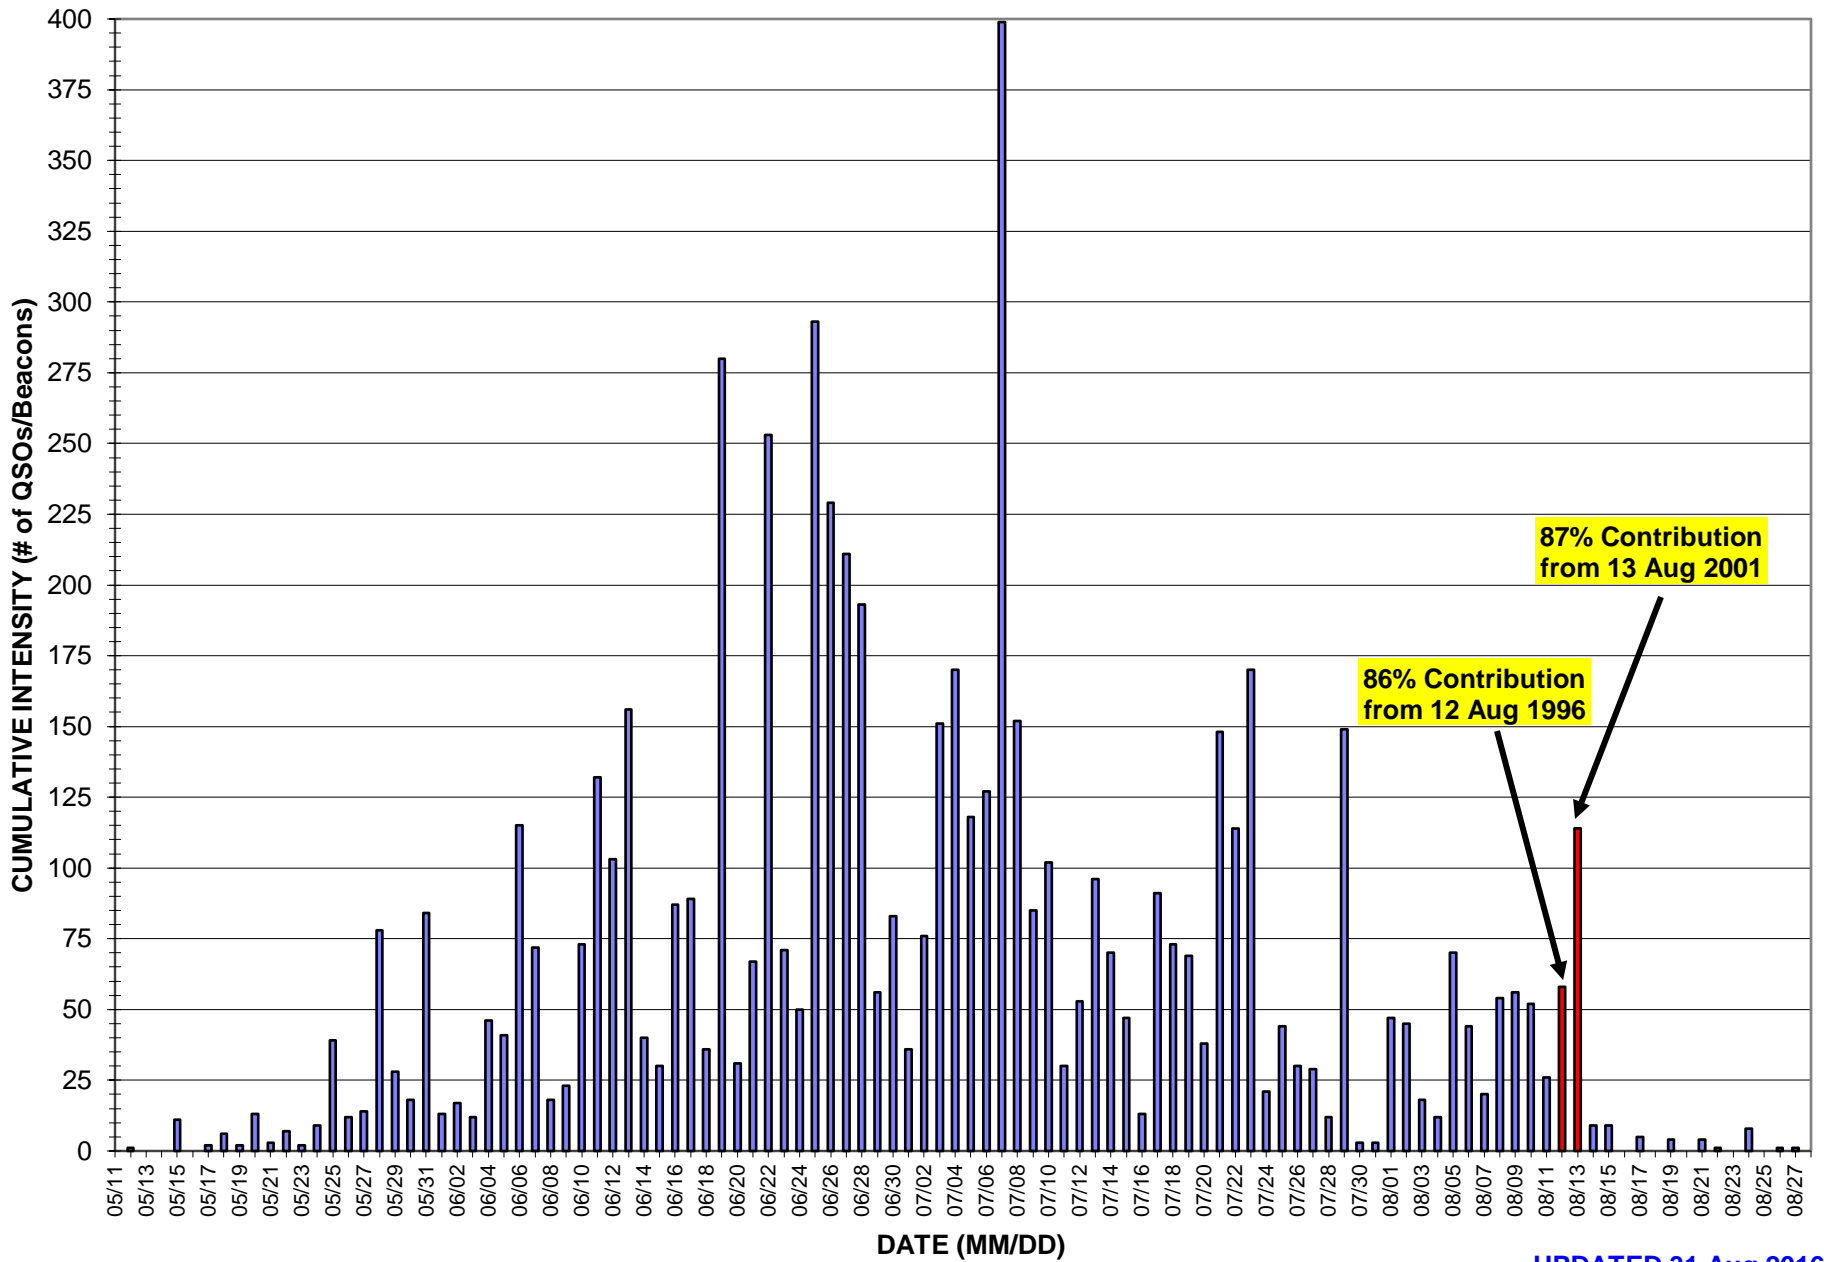

Figure 2A  
**6,639** SUMMER 50 MHZ TRANSATLANTIC Es Heard + QSO Data Points - K1SIX/WA1OUB FN43ad

UPDATED 31 Aug 2016

K1SIX Cumulative Opening Intensity by Date 1982 - present