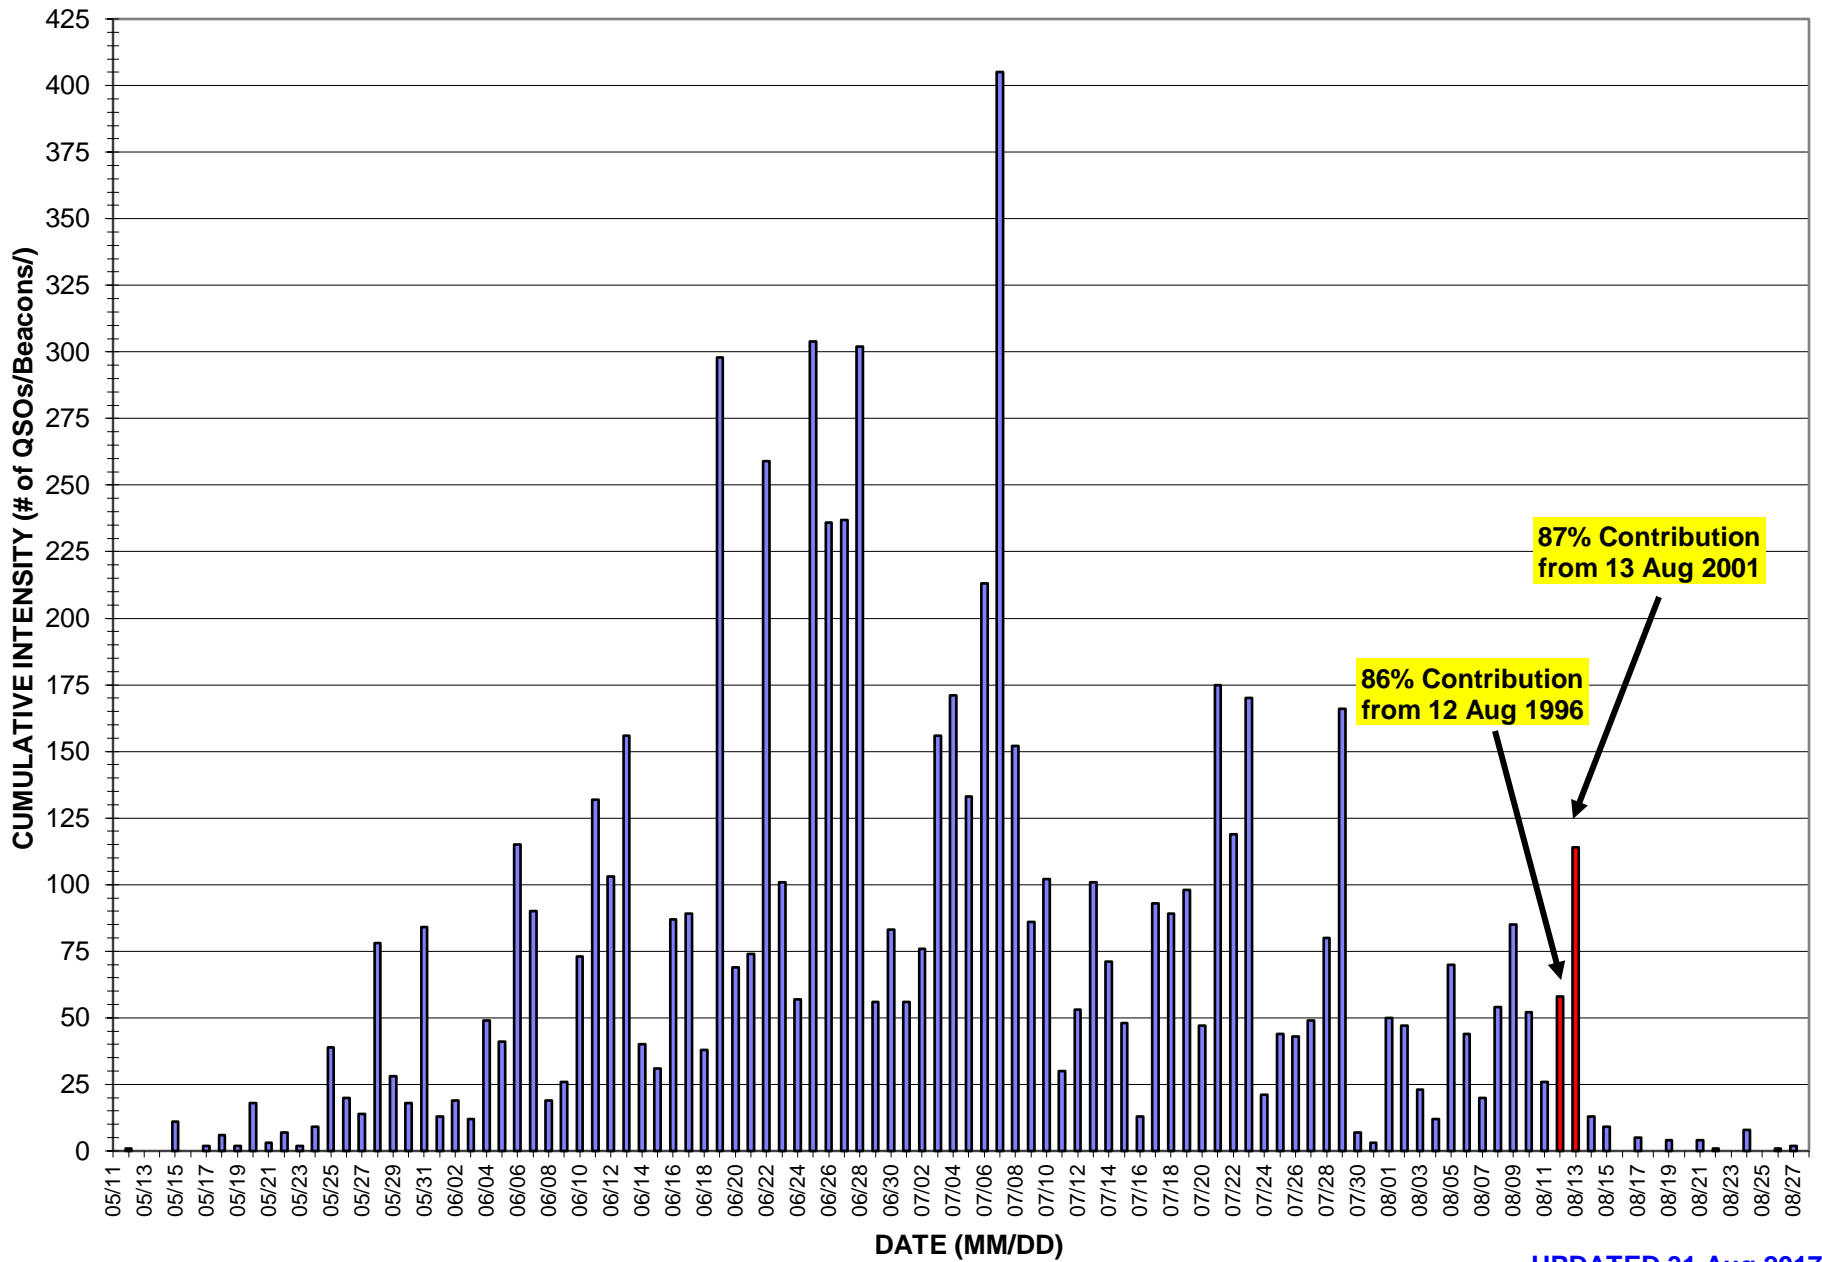

Figure 2A
7,336 SUMMER 50 MHZ TRANSATLANTIC Es Heard + QSO Data Points - K1SIX/WA1OUB FN43ad

UPDATED 31 Aug 2017

K1SIX Cumulative Opening Intensity by Date 1982 - present