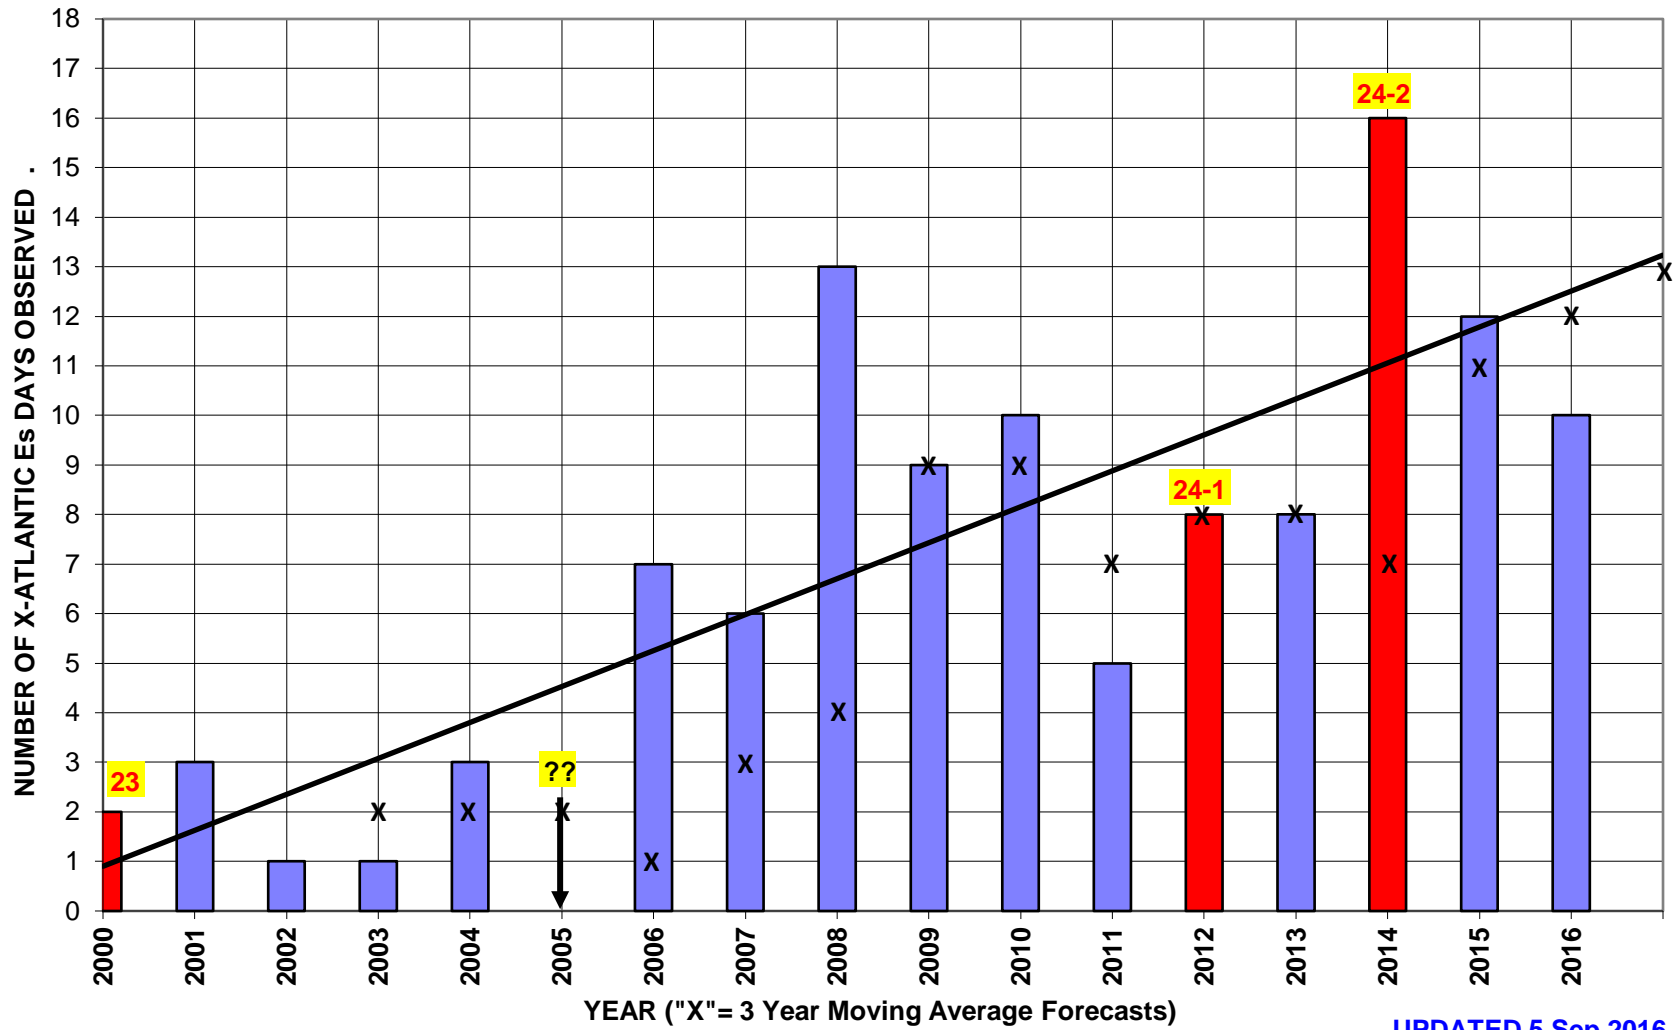

Figure 1b

K0GU (DN70mq) 50 MHZ SUMMER Europe/N. Africa Es DAYS OPEN BY YEAR
114 TOTAL DAYS OBSERVED. **CYCLE MAX** in RED. [CLICK for Figure 1a](#)

UPDATED 5 Sep 2016

For comparison against Figure 1a