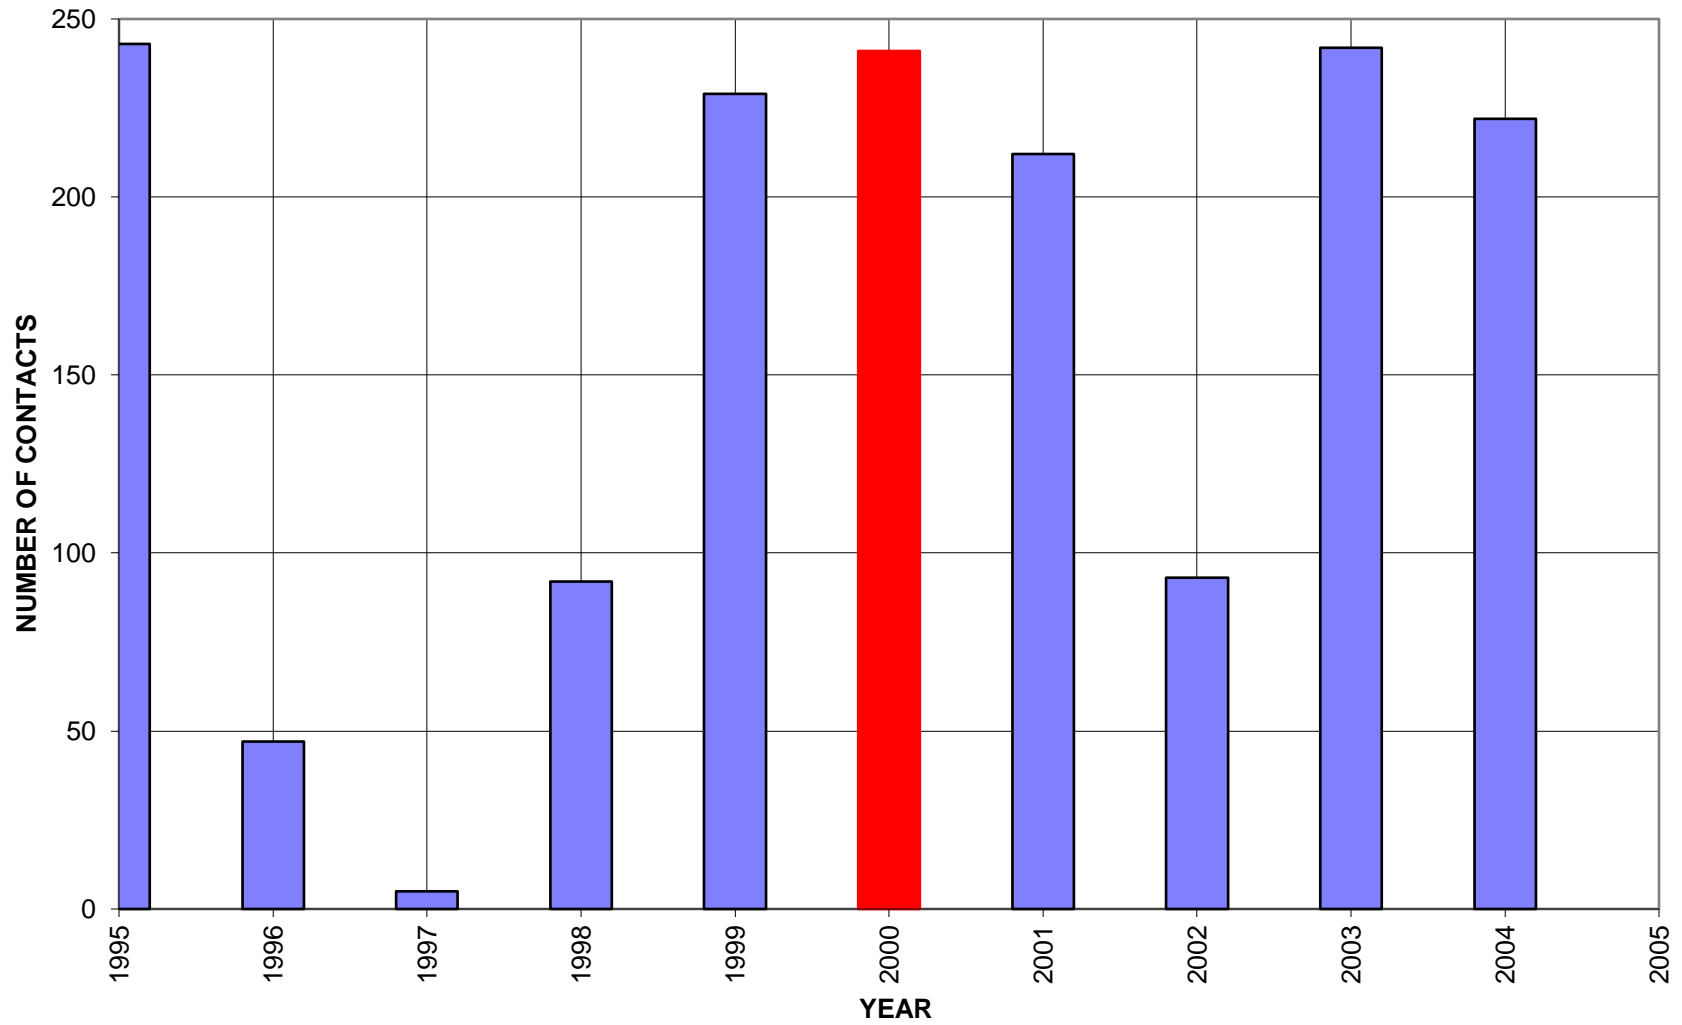

YEAR

EH7KW SUMMER 50 MHZ TRANSATLANTIC E_s CONTACTS BY YEAR
TOTAL DATA POINTS = 1,617 (**CYCLE MAX IN RED**)

UPDATED 24 Aug 2004