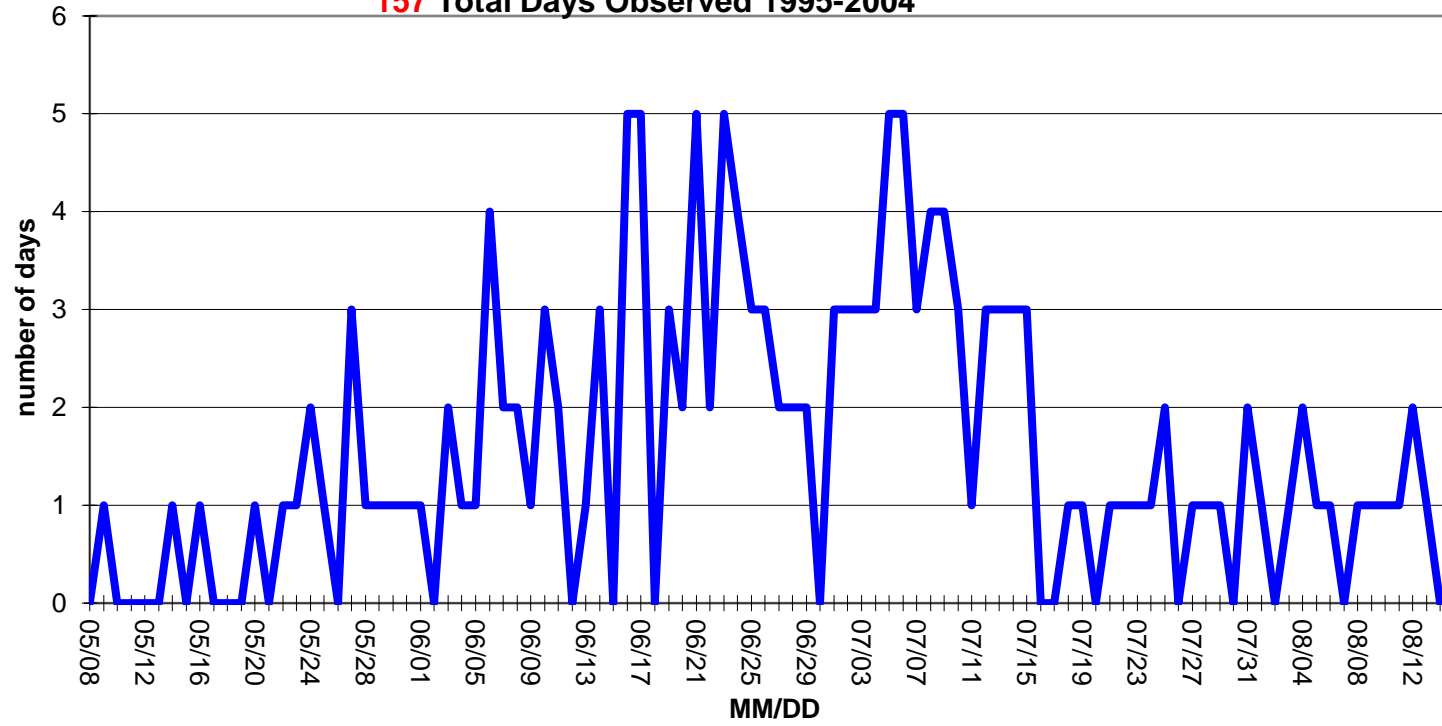

DAYS

EH7KW CONTINENTAL NA (CQ zones 3-4-5) - TRANSATLANTIC Es

157 Total Days Observed 1995-2004

DAYS

DAYS

DAYS