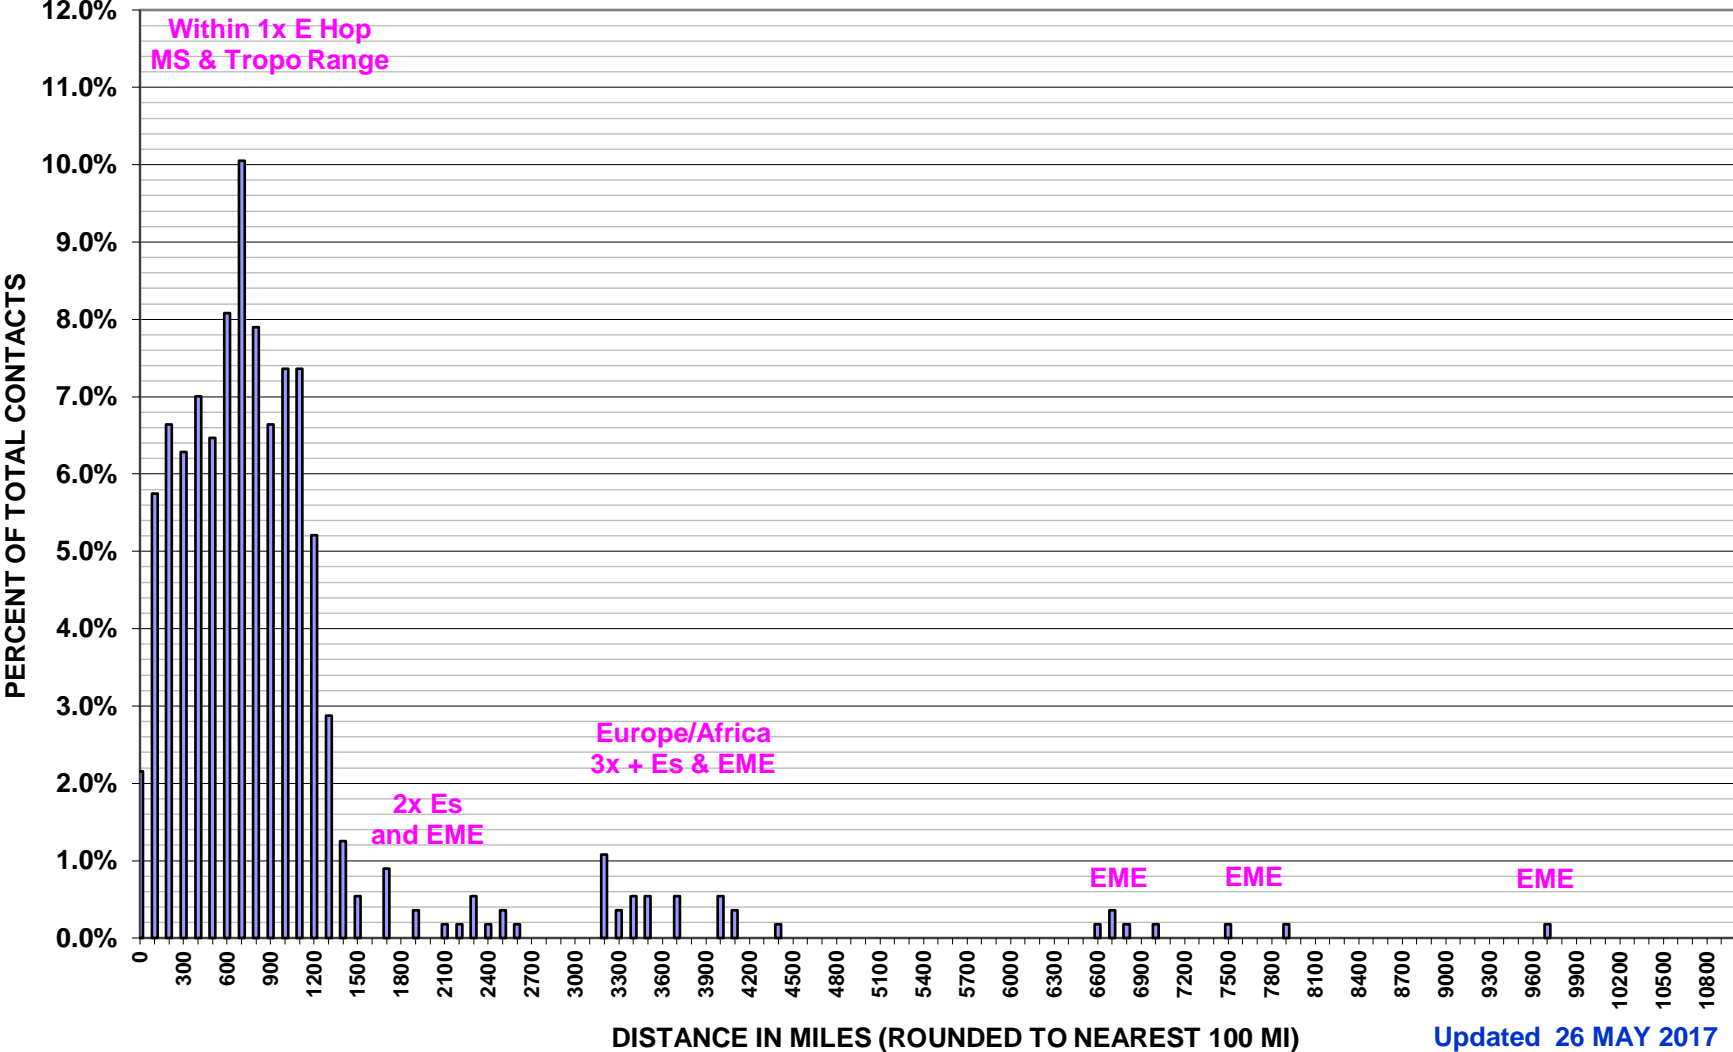

**RANGE DISTRIBUTION OF 557 K1SIX 50 MHZ INITIAL WSJT QSOs- ALL Prop Modes**

Representing: 26 DXCC, 45 STATES and 208 GRIDS

Updated 26 MAY 2017